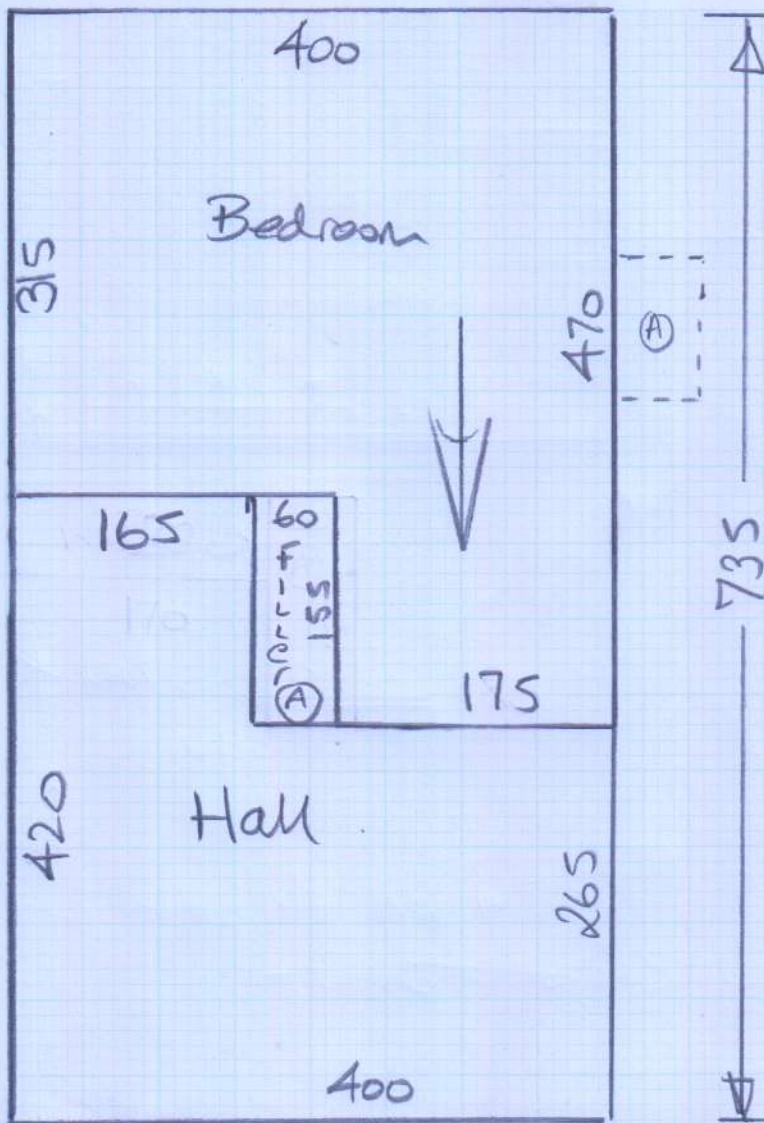

①

mrcarpets
 Job No: P28137
 Name: Hd we
 Address:
 Tel:
 Sheet: 1 of 2

Sloane Twist 42
Col. SLO-4235

Cut Plan ① 735×400
 Cut Plan ② 590×400
 1325×400
 = 53m²

②

* Must replace v/hy
 Plout as it smells
 of stale cigarette
 smoke

Hoover flat + Cannon
 Paints on Completion.

P28137
Hdwe

Job No:
Name:
Address:
Tel:
Sheet:

2 of 2

195
150
345

265
112
377

Re-use exsist &
Polished Ali BALS
T/OUT