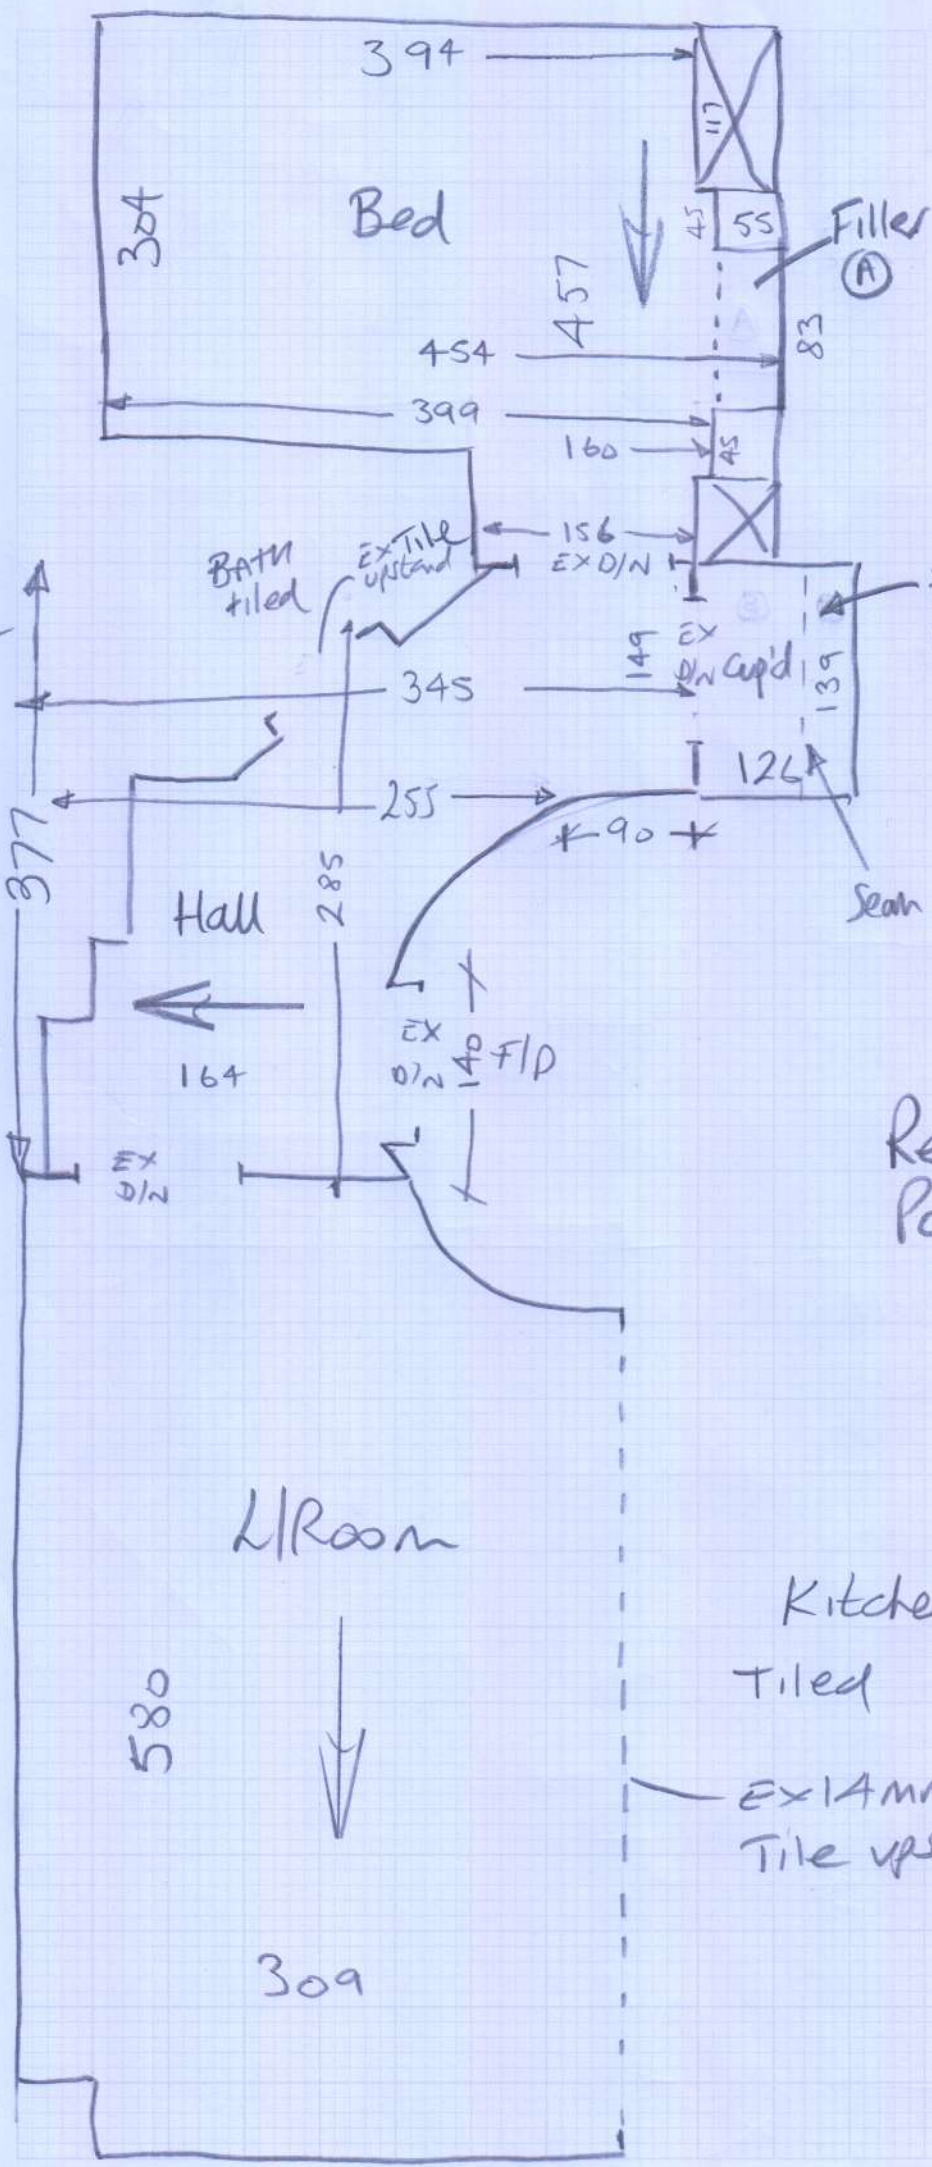

①

mrcarpets
 Job No: P28137
 Name: Hd we
 Address:
 Tel:
 Sheet: 1 of 2

Sloane Twist 42
Col. SLO-4235

Cut Plan ① 735×400
 Cut Plan ② 590×400
 1325×400
 = 53m²

②

* Must replace v/hy
 Plout as it smells
 of stale cigarette
 smoke

Hoover flat + Cannon
 Paints on Completion.

P28137
Hdwe

Job No:
Name:
Address:
Tel:
Sheet:

2 of 2

195
150
345

265
112
377

Re-use exsist &
Polished Ali BALS
T/OUT