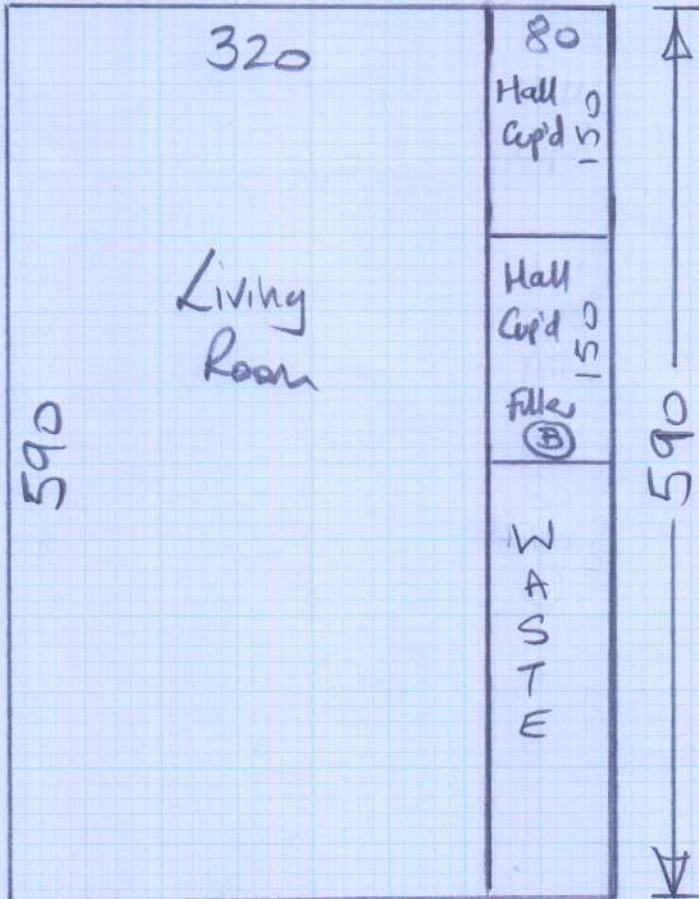

①

mrcarpets
 Job No: P28137
 Name: Hd we
 Address:
 Tel:
 Sheet: 1 of 2

Sloane Twist 42
Col. SLO-4235

Cut Plan ① 735×400
 Cut Plan ② 590×400
 1325×400
 = 53m²

②

* Must replace v/hy
 Plout as it smells
 of stale cigarette
 smoke

Hoover flat + Cannon
 Paints on Completion.

P28137
Hdwe

Job No:
Name:
Address:
Tel:
Sheet:

2 of 2

195
150
345

265
112
377

Re-use exsist &
Polished Ali BALS
T/OUT