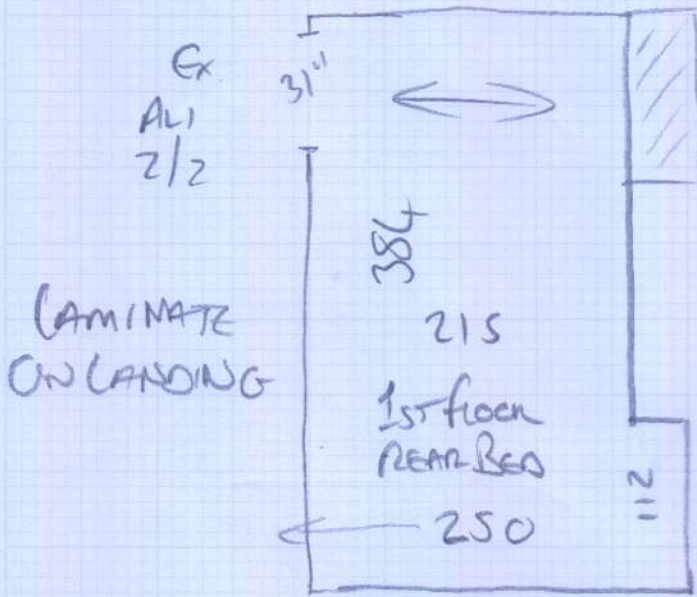

mrcarpets

Job No: P28139

Name: OPPÉ

Address:

10F1

Tel:

Sheet:

HANOI 'REMANANT'

- R1B32 (635/22 fasti)

260 x 400

= 10.4m<sup>2</sup>

Ex. 5/6 + Ex. 2/2  
M/FX1