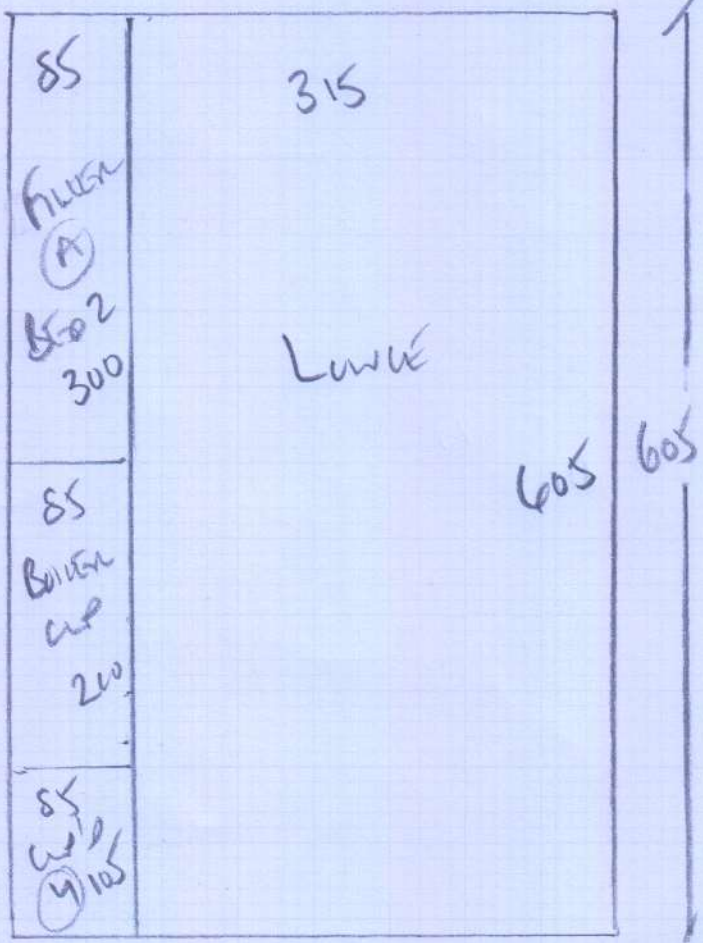

Job No P28158
 Name GUNTHORPE,
 Apt 12 (3rd floor)
 257 Jethro Avenue
 SWIS 2AG
 1 of 3

Tramore Plains 'Stoke'
TP-513

INCLUDING STROKE ROOM
 Row 1 605 x 400
 Row 2 605 x 400
 Bld 2 275 x 400
 Stroke Room 170 x 400
1655 x 400

6620m²