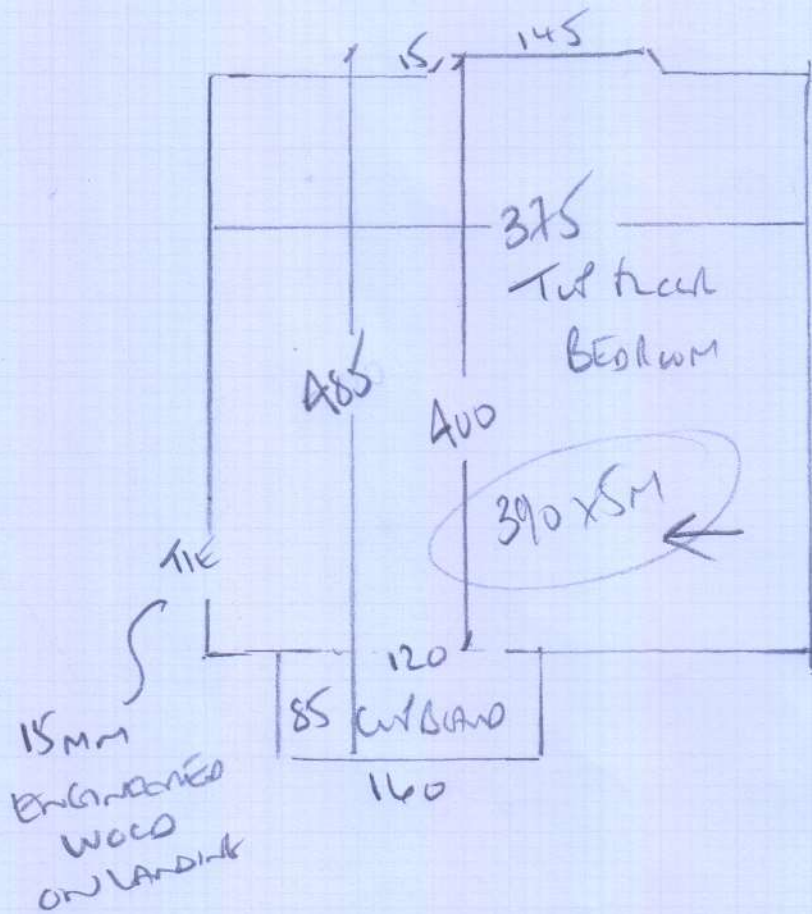

Tuf track Bedroom
+ CARPET INTO CUBOARD

mrearpot
Job No: P28161
Name: Brownsen
Address: 52 LANSDOWNE ROAD
W11 2LR

10x1

BRUN
CORAL BRN. 720
390 x 500

19.50m²