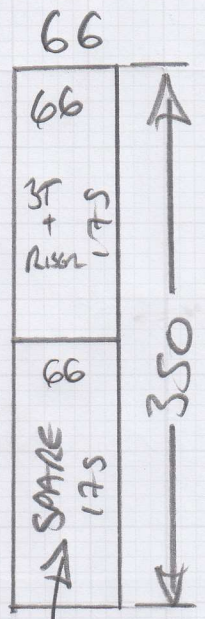

Job No: PR8165

Name: DENHOLM

Address: 1 of 2

Tel:

Sheet: of:

Wool PINSPIRE RUNNING

- SABLE OLIVE PIN

350 x 66

PIECE IS ALREADY WHIPPED FROM SUPPLIER

*TAKE THIS PIECE TO SITE & GIVE TO CUSTOMER TO KEEP IN CASE REQUIRED IN FUTURE.

Job No: P28168

Name: DENHOLM

Address:

Tel: 20F2

Sheet:

7mm Nose At Top
Stick Carpet Direct To Riser

Riser = 17x90

Fit 66cm Wide Wool Pinstripe,

Colour: SABLE OLIVE PIN.