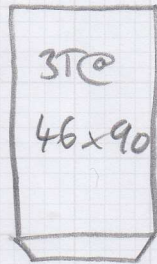

PIECE IS ALREADY WHIPPED FROM SUPPLIER

*TAKE THIS PIECE TO SITE & GIVE TO CUSTOMER TO KEEP IN CASE REQUIRED IN FUTURE.

Job No: P28168

Name: DENHOLM

Address:

Tel: 20F2

Sheet:

7mm Nose At Top
Stick Carpet Direct To Riser

Riser = 17x90

Fit 66cm Wide Wool Pinstripe,

Colour: SABLE OLIVE PIN.