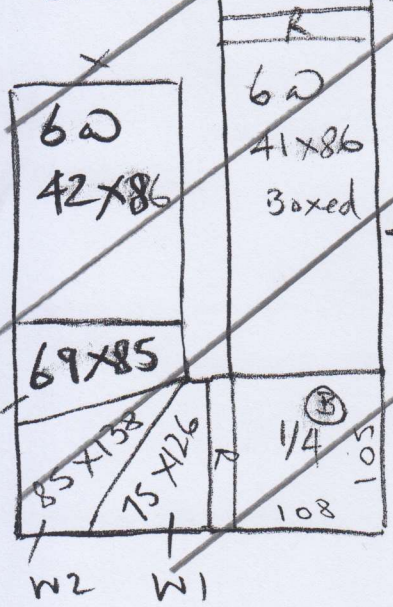

Westend Prestige, Col. Steel

Jane's Bedroom (Top floor) 410x500  
(Waste from chimney breast = filler)

P28169  
Clare Gaskin Int.

Westend Prestige Col. Ermine

Emma's Bedroom (2nd floor front) 530x400

~~Nursery (2nd floor rear) 340x400~~

1 of 3

Westend Supreme, Col. Ermine

~~Master Bedroom 525x400~~

TOP Floor

FRONT

P28169  
Clare Garkik Int

2 of 3

\*uneven floor/bars  
Builder to lay  
20mm Ply to  
level floor &  
lessen height  
at Junction  
with BATH  
Tiles

\*Beware of wires  
Running all the way down  
the staircase!!

2nd floor

P28169  
Clare Gaskin Int

3 of 3

Old School Road

\* Run CARPET into Cup'ds

Currently Built in Cup'ds (Might be removed?)