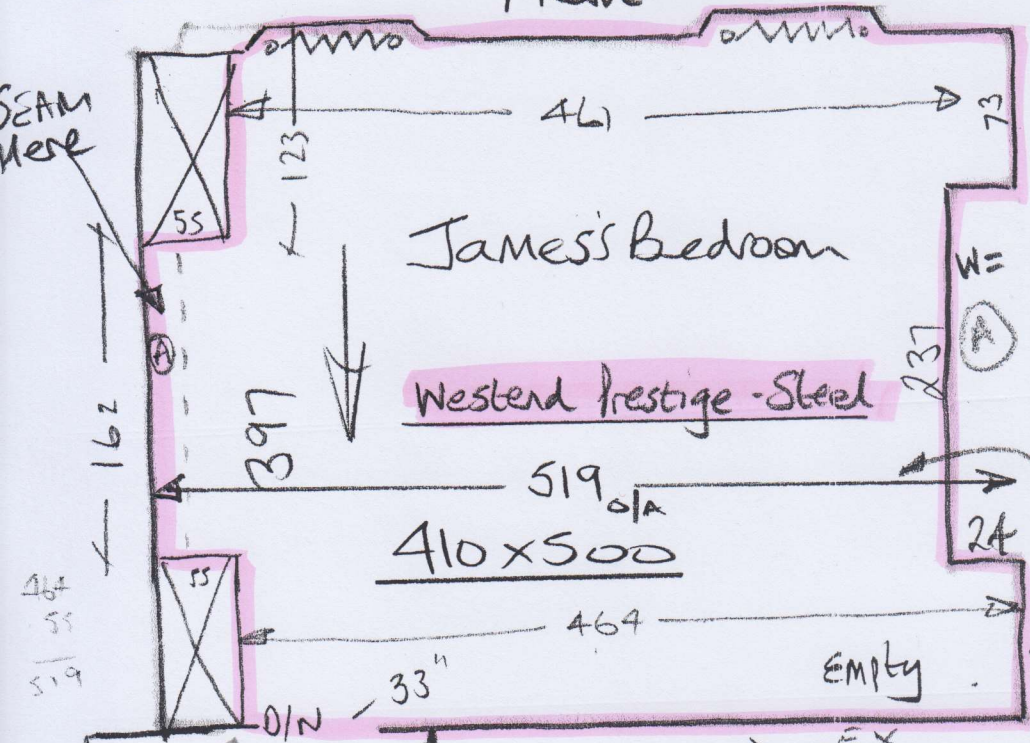

Westend Prestige, Col. Steel

Jane's Bedroom (Top floor) 410x500  
(Waste from chimney breast = filler)

P28169  
Clare Gaskin Int.

Westend Prestige Col. Ermine

Emma's Bedroom (2nd floor front) 530x400

~~Nursery (2nd floor rear) 340x400~~

1 of 3

Westend Supreme, Col. Ermine

~~Master Bedroom 525x400~~

TOP Floor

FRONT

P28169  
Clare Garkik Int

2 of 3

\*uneven floor/bars  
Builder to lay  
20mm Ply to  
level floor &  
lessen height  
at Junction  
with BATH  
Tiles

\*Beware of wires  
Running all the way down  
the staircase!!

2nd floor

P28169  
Clare Gaskin Int

3 of 3

Old School Road

\* Run CARPET into Cup'ds

Currently Built in Cup'ds (Might be removed?)