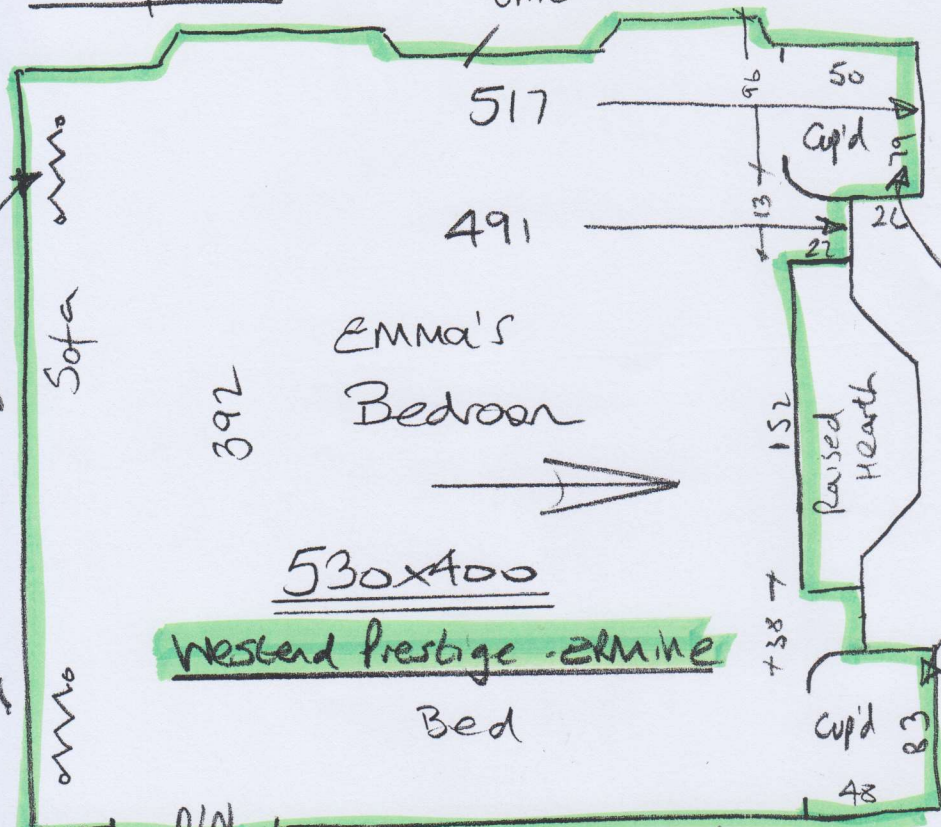

Westend Prestige, Col. Steel

Jane's Bedroom (Top floor) 410x500  
(Waste from chimney breast = filler)

P28169  
Clare Gaskin Int.

Westend Prestige Col. Ermine

Emma's Bedroom (2nd floor front) 530x400

~~Nursery (2nd floor rear) 340x400~~

1 of 3

Westend Supreme, Col. Ermine

~~Master Bedroom 525x400~~

TOP Floor

FRONT

P28169  
Clare Garkik Int

2 of 3

\*uneven floor/bars  
Builder to lay  
20mm Ply to  
level floor &  
lessen height  
at Junction  
with BATH  
Tiles

\*Beware of wires  
Running all the way down  
the staircase!!

2nd floor

P28169  
Clare Gaskin Int

3 of 3

Old School Road

\* Run CARPET into Cup'ds

Currently Built in Cup'ds (Might be removed?)