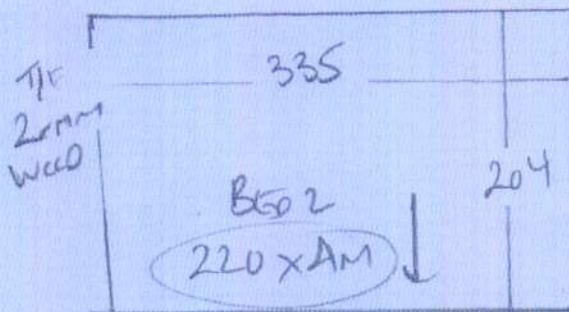

P28185
 COLLINGSWOOD
 FLAT 5
 99 LAM ROAD
 SWISS INR
 1 of 1

ALBANY

Colour ALB-023

Bto 1 300 x Aoo

Bto 2 220 x Aoo

520 x Aoo

20 Bone

CH & BAND floors (NEW)