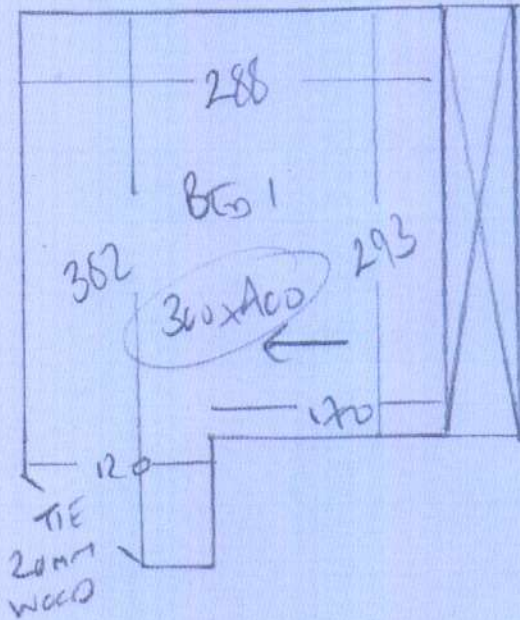

P28185
 COLLINGSWOOD
 FLAT 5
 99 LAM ROAD
 SWISS INR
 1 of 1

ALBANY

Colour ALB-023

Bto 1 300 x Aoo

Bto 2 220 x Aoo

520 x Aoo

20 Bone

CH & BAND floors (NEW)