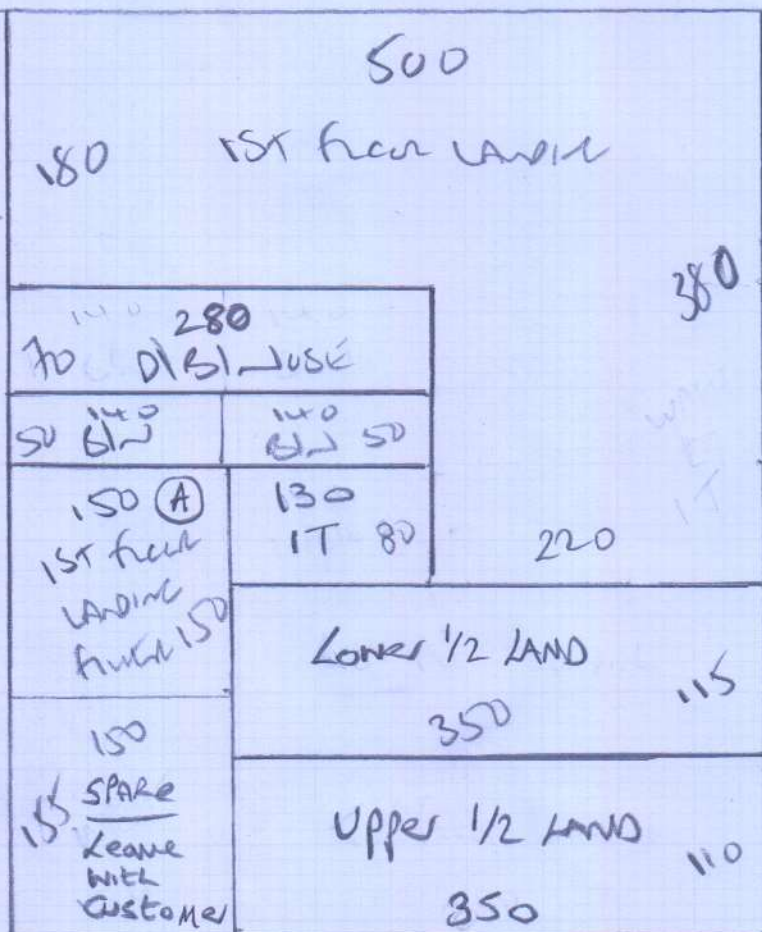

Job No: P28195
 Name: VALA
 Address: 152 COOMBE Lane WEST
 KT2 7OE
 Sheet: (1 of 2)

Cotswold

Colour Tenkerburg

(A)

Plan 1 565 x 500
 Plan 2 605 x 500
1170 x 500

(58.50m²)

P28195
VALA
152 COOMBE LAKE WEST
K12 7OE

(2 of 2)