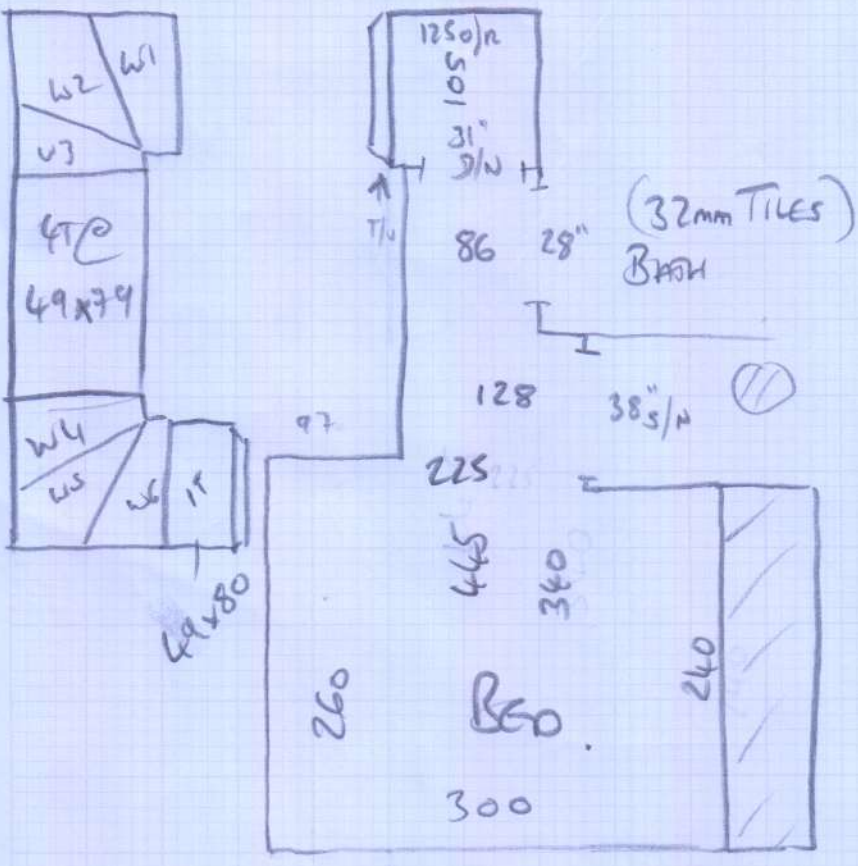

500

Job No: P28196
 Name: WHITE
 Address:

1 of 2

Arabica
 Platinum

695 x 500

= 34.75m²

Job No: P28196
 Name: white

Address:

Tel:

Sheet:

2 of 2

- W1 = 66 x 101
- W2 = 77 x 115
- W3 = 74 x 79
- W4 = 65 x 92
- W5 = 77 x 113
- W6 = 74 x 82