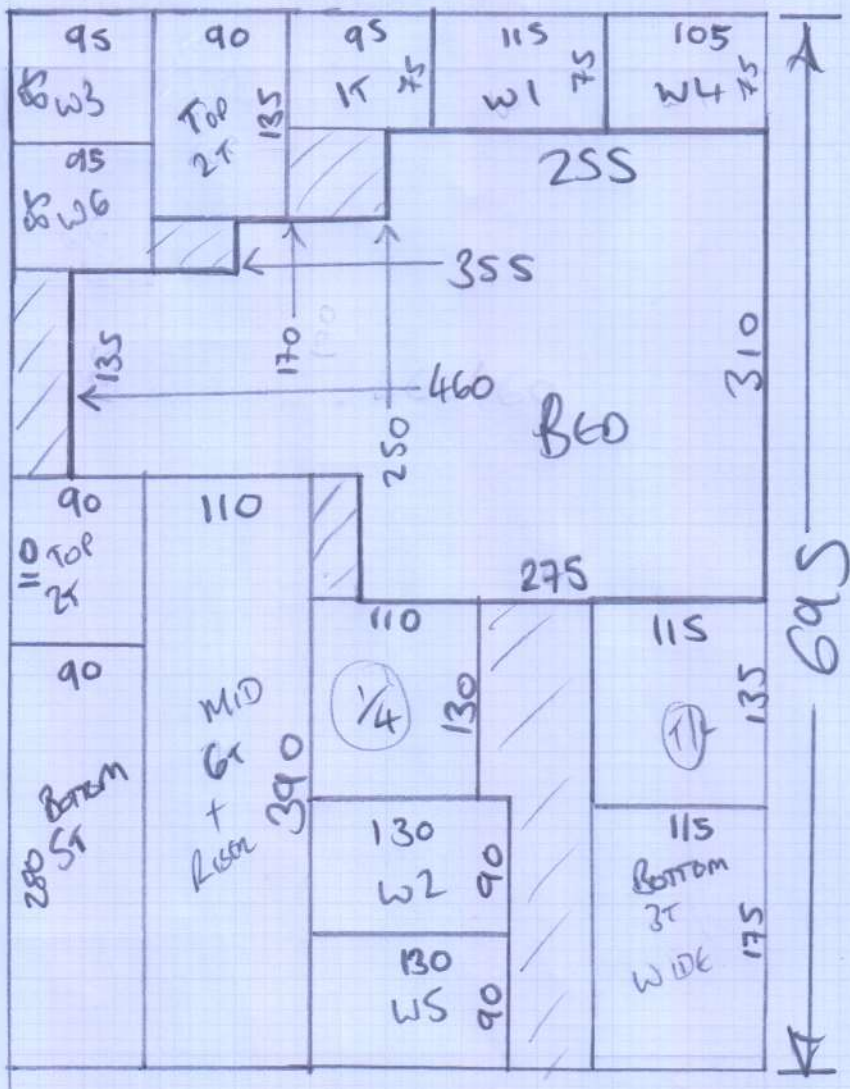

500

Job No: P28196
 Name: WHITE
 Address:

1 of 2

Arabica
 Platinum

695 x 500

= 34.75m²

Job No: P28196
 Name: white

Address:

Tel:

Sheet:

2 of 2

- W1 = 66 x 101
- W2 = 77 x 115
- W3 = 74 x 79
- W4 = 65 x 92
- W5 = 77 x 113
- W6 = 74 x 82