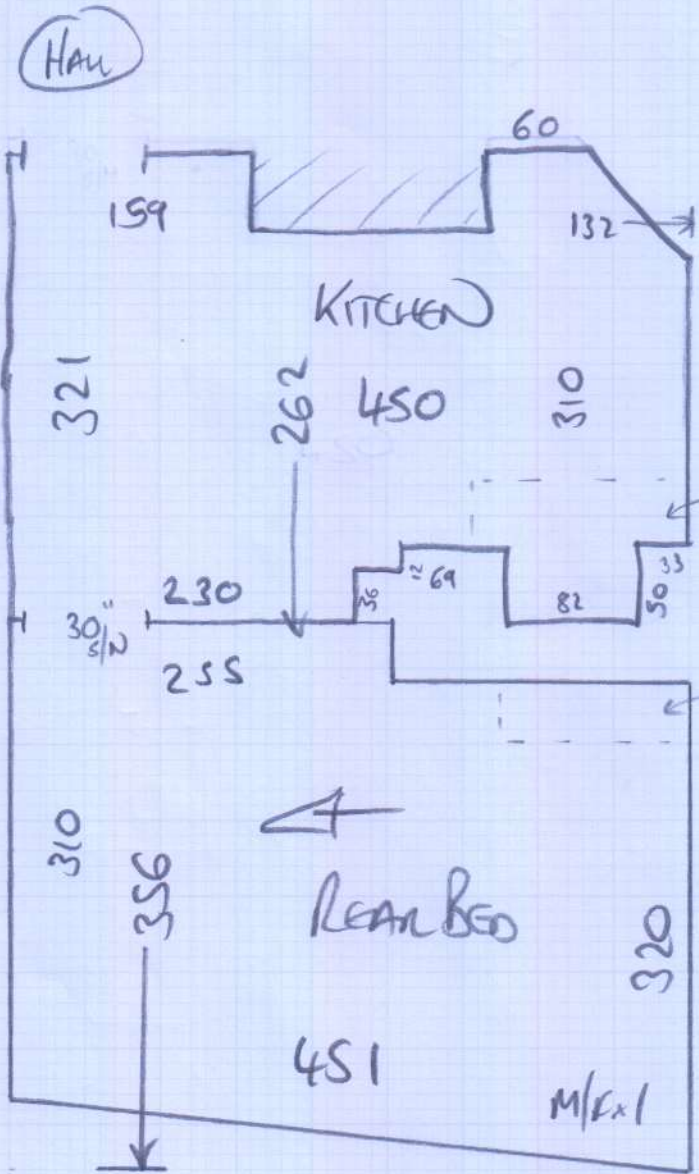

mrcarpet
 Job No: R8201
 Name: The Williams Trust
 Address:

Tel:
 She: 1 of 4
 Easicare Heartland 40oz
 Upton

Simms Room = 430 x 500
 Carpet 1 = 630 x 500
 Carpet 2 = 375 x 500
 1435 x 500

= 71.75m²

mrcarpet
 Job No: P28201
 Name: The Williams Trust
 Address:
 Tel:
 Sheet: 2 of 4

Ultragrip Galaxy
Tissany 900L

BATHROOM = 310×200

KITCHEN = 465×400

$= 24.8m^2$

Job No: P28201
Name: The Williams Trust
Address:

3 of 4

FIT OVER HEARTH

TILED HEARTH
TILES SHOWD OF
FLOORBOARDS
HERE

EX. HANDBOARDS TO BATH

* FIT C'VINYL TO SIDE & END
PANEL OF BATH USING F60
ADHESIVE. + FIT 'TILE LIP'
CORNER WHERE SIDE & END MEET.

Job No: P28201
Name: The Williams Trust
Address:

Tel: 4 of 4
Sha:

- EX. HARDBOARD & SCREED TO KITCHEN
- MOVE F/F + OVEN

CONC 95x157

CONC 40x123

FLOORBOARDS NOT GREAT