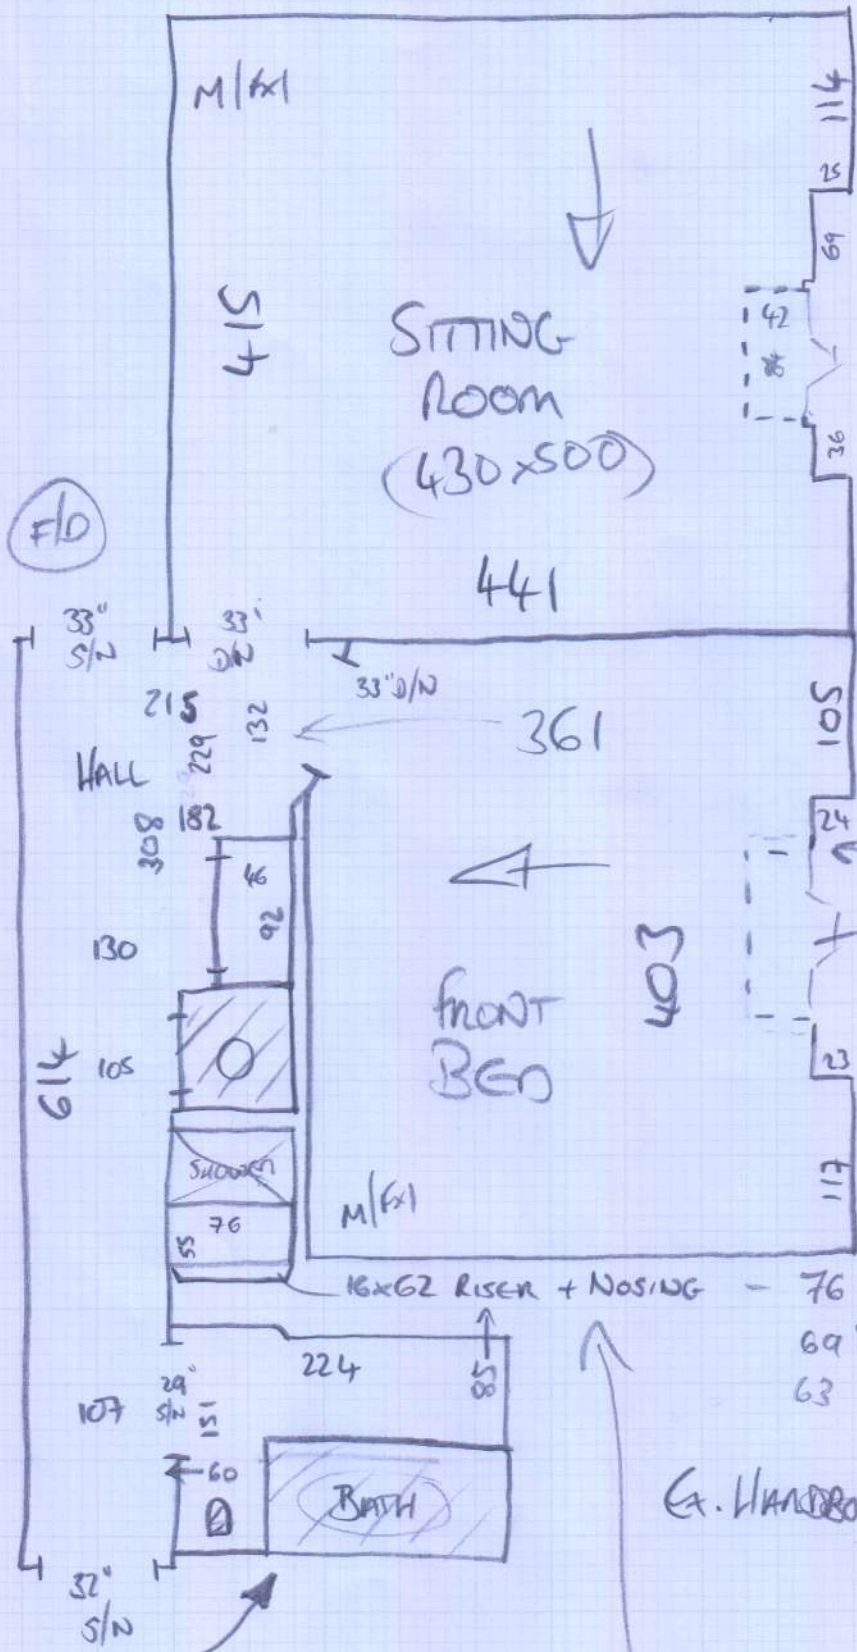

mrcarpet
 Job No: R8201
 Name: The Williams Trust
 Address:

Tel:
 She: 1 of 4
 Easicare Heartland 40oz
 Upton

Simms Room = 430 x 500
 Carpet 1 = 630 x 500
 Carpet 2 = 375 x 500
 1435 x 500

= 71.75m²

mrcarpet
 Job No: P28201
 Name: The Williams Trust
 Address:
 Tel:
 Sheet: 2 of 4

Ultragrip Galaxy
Tissany 900L

BATHROOM = 310×200

KITCHEN = 465×400

$= 24.8m^2$

Job No: P28201
Name: The Williams Trust
Address:

3 of 4

FIT OVER HEARTH

TILED HEARTH
TILES SHOWD OF
FLOORBOARDS
HERE

EX. HANDBOARDS TO BATH

* FIT C'VINYL TO SIDE & END
PANEL OF BATH USING F60
ADHESIVE. + FIT 'TILE LIP'
CORNER WHERE SIDE & END MEET.

Job No: P28201
Name: The Williams Trust
Address:

Tel: 4 of 4
Sha:

- EX. HARDBOARD & SCREED TO KITCHEN
- MOVE F/F + OVEN

CONC 95x157

CONC 40x123

FLOORBOARDS NOT GREAT