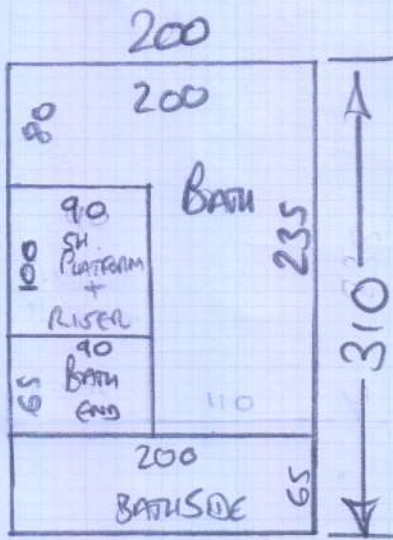

mrcarpet
 Job No: R8201
 Name: The Williams Trust
 Address:

Tel:
 She: 1 of 4
 Easicare Heartland 40oz
 Upton

Simms Room = 430 x 500
 Carpet 1 = 630 x 500
 Carpet 2 = 375 x 500
 1435 x 500

= 71.75m²

mrcarpet
 Job No: P28201
 Name: The Williams Trust
 Address:
 Tel:
 Sheet: 2 of 4

Ultragrip Galaxy
Tissany 900L

BATHROOM = 310×200

KITCHEN = 465×400

$= 24.8m^2$

Job No: P28201
Name: The Williams Trust
Address:

3 of 4

FIT OVER HEARTH

TILED HEARTH
TILES SHOWD OF
FLOORBOARDS
HERE

EX. HANDBOARDS TO BATH

* FIT C'VINYL TO SIDE & END
PANEL OF BATH USING F60
ADHESIVE. + FIT 'TILE LIP'
CORNER WHERE SIDE & END MEET.

Job No: P28201
Name: The Williams Trust
Address:

Tel: 4 of 4
Sha:

- EX. HARDBOARD & SCREED TO KITCHEN
- MOVE F/F + OVEN

CONC 95x157

CONC 40x123

FLOORBOARDS NOT GREAT