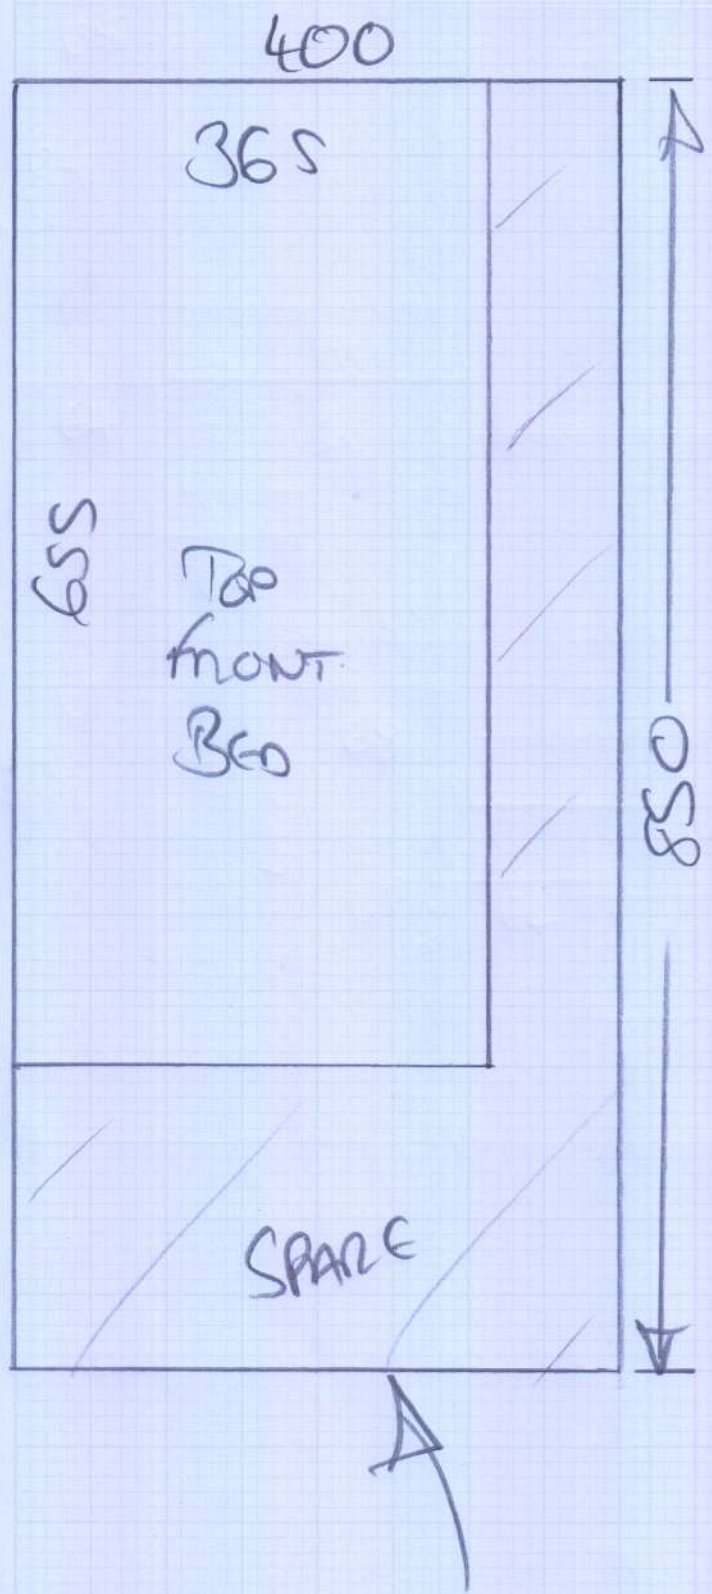

Job No: P28204  
Name: McALISBE  
Address:  
Tel: (10F2)  
Sheet: of:

PINHELO CEMENTACE  
- 879 ONCHID  
850 x 400  
= 34m<sup>2</sup>

(LAST PIECE FROM STOCK)

\* Keep Hold Of SPARE CARPET UNTIL JOB IS COMPLETE.

\*\* SAME CUSTOMER AS P28143 \*\*

Job No: P28204  
Name: M. ALISTAR

Address:  
Tel: 20#2  
Sheet: