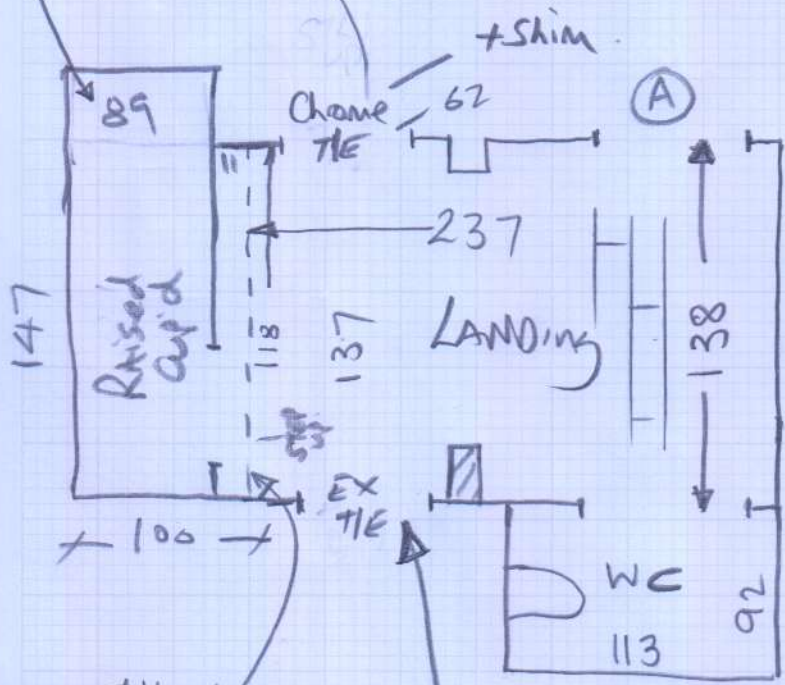

P28207

Job No: Poppins Nurseries
Name: Poppins Nurseries
Address:

Tel:
Sheet: (lot 2)

Collected Key from Putney Shop

Transform Click - 22229 Blackjack oak
26 packs

7 Rolls of flexpro v/lay required
(3 rolls ordered in & 4 left over from Jacks House W12465)

P28207

Job No: Poppins Nurseries

Name:

Address:

Tel:

Sheet:

2 of 2

Fit inside Cup'd

STRS up to office

Fit 12mm shim under ex Chrome DIN.

Fit LVT nosing (NO Bull) - 5mm