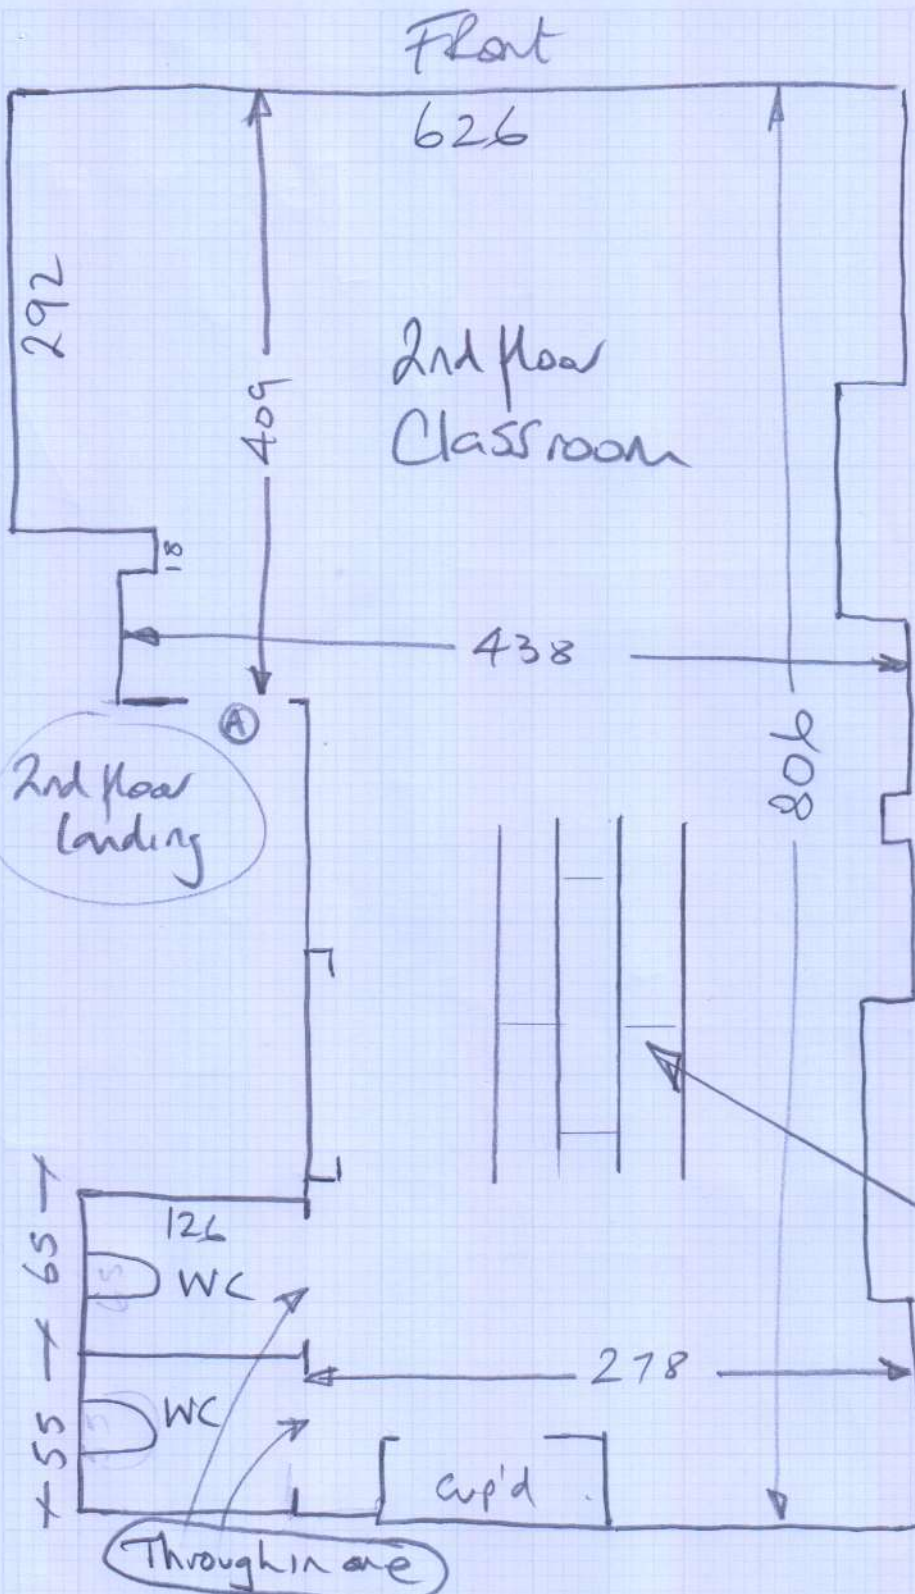

P28207

Job No: Poppins Nurseries
Name: Poppins Nurseries
Address:

Tel:
Sheet: (lot 2)

Collected Key from Putney Shop

Transform Click - 22229 Blackjack oak
26 packs

7 Rolls of flexpro v/lay required
(3 rolls ordered in & 4 left over from Jacks House W12465)

P28207

Job No: Poppins Nurseries

Name:

Address:

Tel:

Sheet:

2 of 2

Fit inside Cup'd

STRS up to office

Fit 12mm shim under ex Chrome DIN.

Fit LVT nosing (NO Bull) - 5mm