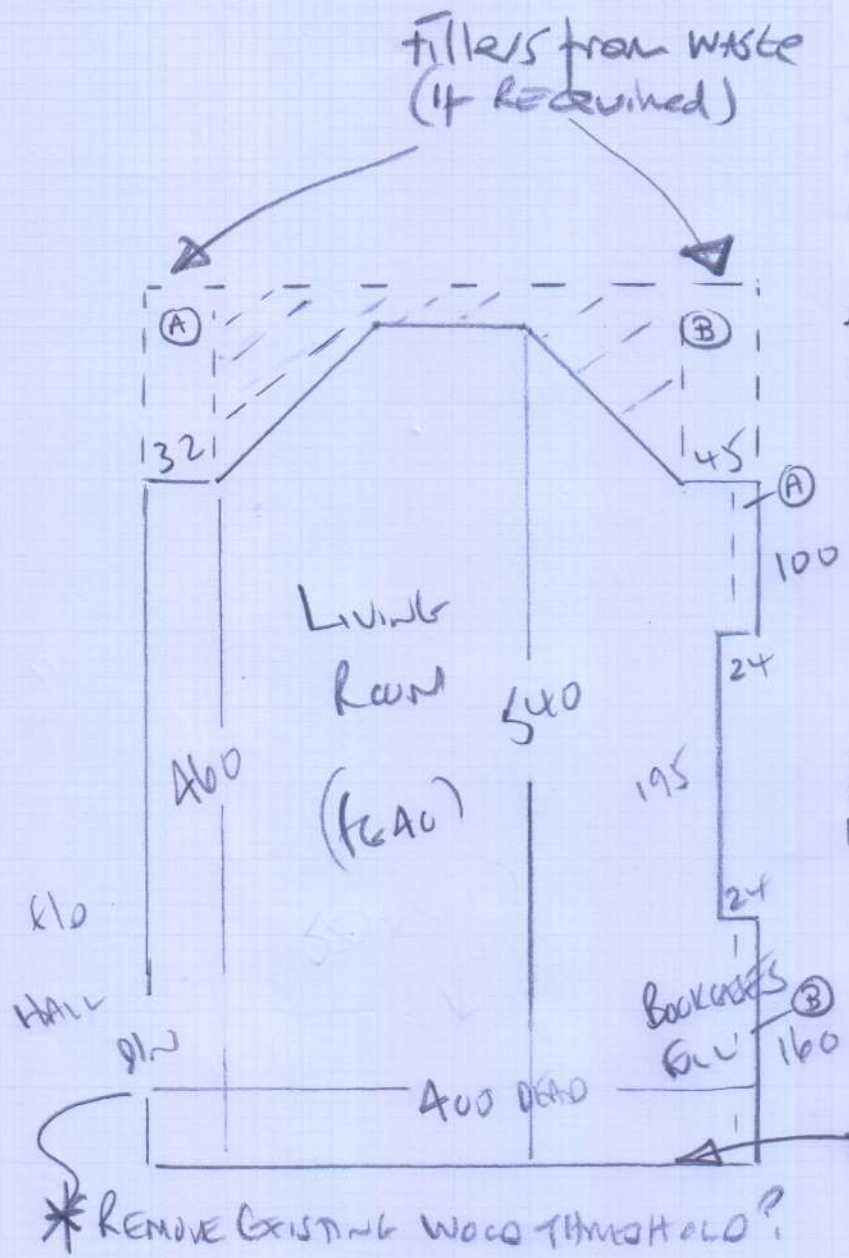

Job No: P28208
Name: FALLEN
Address: 20 MERLASE ROAD
SW18 1NE

1 of 1

Hano: Ban Ban Bourde
Col. 35

= 575 x 400
= 23m²

Wood floor
NO UPST - 3x RUGS DOWN
FURNITURE - LOTS - BUNGY BOOKCASES FULL WITH CO'S + BOOKS
TV ON STAND, TABLE + 4 CHAIRS, CHEST OF DRAWERS + SOFAS ETC

* TAKE Door off if too low & it will be trimmed to fit afterwards

* Keys from Putney Shop.