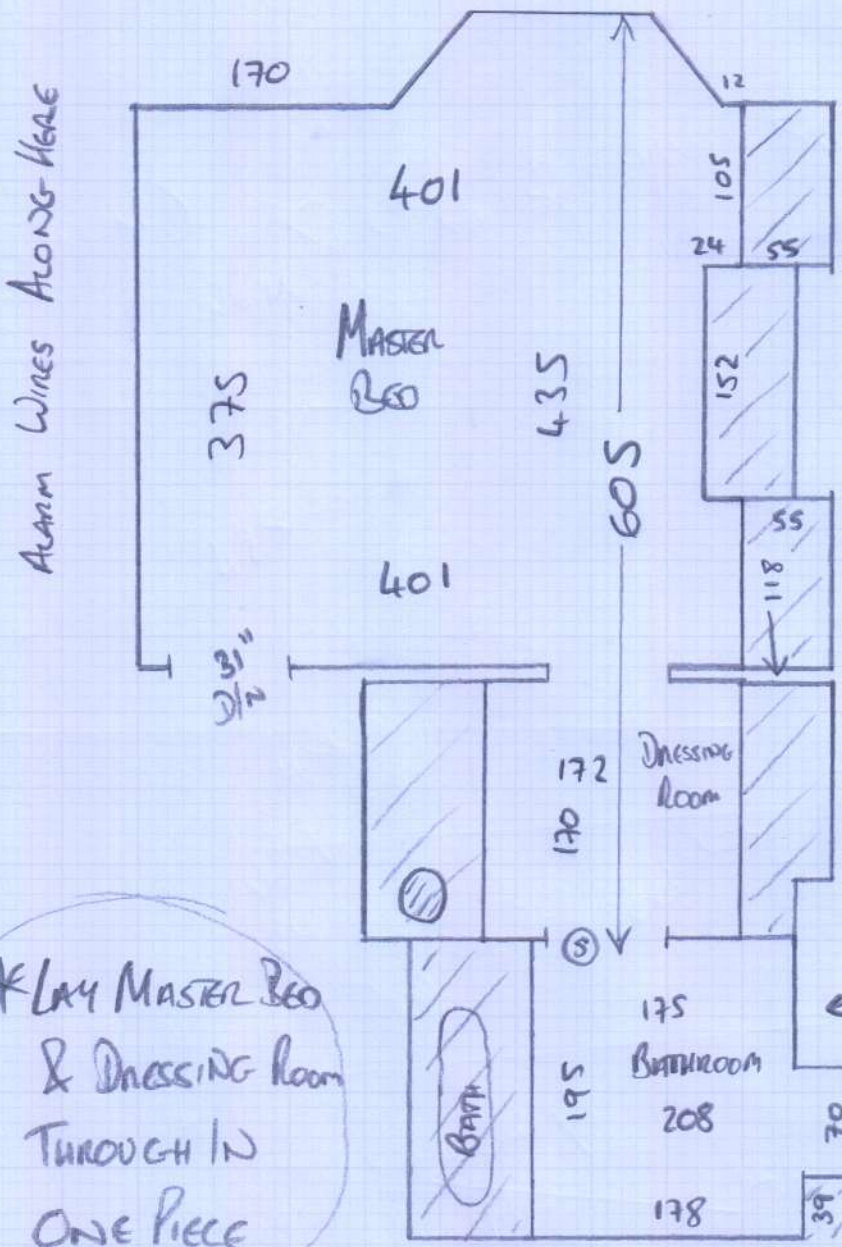

Job No: P28218
 Name: Sumo
 Address: 10F3
 Tel:
 Sheet: of:

RUTLAND 50
 - RUT50C19
 660 x 500
 = 33m²

ROSSKEEN R13
 - RR-612
 255 x 500
 = 12.75m²

(RUTLAND SO - RUTSOCI9)

mrcarpets
Job No: PR218
Name: SUMO
Address: 203
Tel:
Sheet: of

Alarm Wires Along Here

SKIRT FRONT OF WARDROBES

*Lay Master Bed & Dressing Room THROUGH IN ONE PIECE

VANITY UNIT NOT IN YET FIT UNDER/AROUND AS NECESSARY!

Job No: P28218

Name: SUMO

Address:

30F3

Tel:

Sheet: 0

(ROSSKEEN PUB - RR-612)