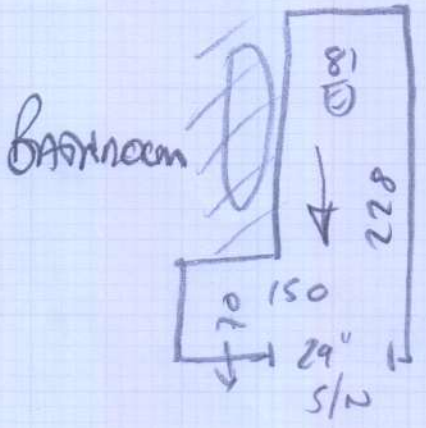

mrcarpets
 Job No: P28224
 Name: HOLDEN PROPERTY
 Address: GROUP LTD
 Tel: (0)1
 Sheet: of:

(TOILET HAS BEEN
 CHANGED SO EX C'VINYL
 IS SUIT)

Ultimate Style
Barcelona D 5383

2.40 x 2.00

= 4.8m²

Have 1s CARPET

• EXISTING IS C'VINYL ON C'VINYL ON HARDBOARD

* UPLIFT C'VINYL + LAY OVER EX. HARDBOARD

* ENTRANCE TO BLOCK IS *
 ON FULLHAM PALACE ROAD