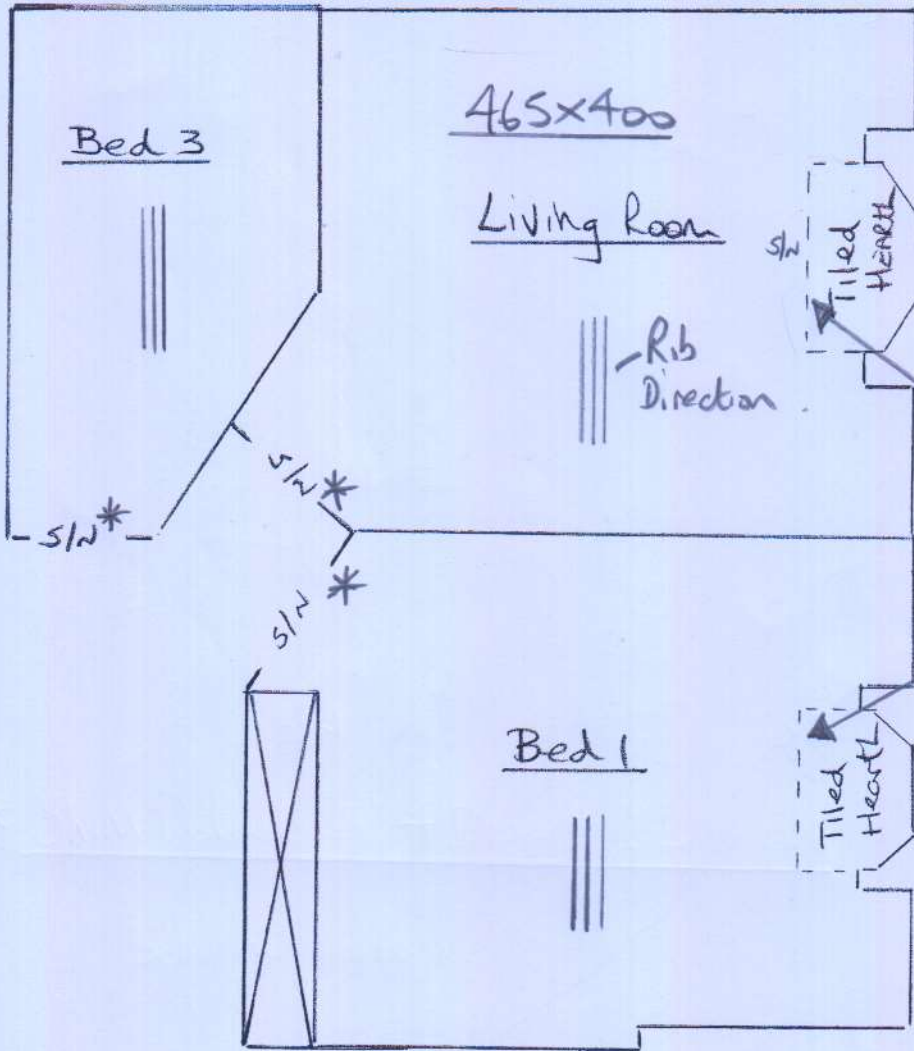

mrcarpet

Job No: P28228

Name: Dawat

Address:

Tel: (10/3)

Sheet:

Small Boude Accents  
Col. C659 Antique Gold

Living Room 465 x 400  
 Bed 3 215 x 400  
 Cut Plan 770 x 400  
 14.50 x 400  
 = 58m<sup>2</sup>

\* Use Short Pin S/e  
 Collect from Putney  
 Shop on way to Job

\* Shim Detail at 4 Doors to Hall

28/3 = Lay 6mm ply to all 4 rooms @ 90° to floorboards + screed over 2 concrete sections in Beds 2+3.

13/4 = Fit sisal & leave long    16/4 = TRim Sisal

Rib Direction - OPTION 1 ✓

58m<sup>2</sup>

P28228  
Dawat.

2 of 3

\* See Drawing on Page 1

Q1) Ribs Running front to Back

Q2) Ribs Running Across

All 4 rooms to run in same direction

P28228  
Dawlat

3 of 3

Front