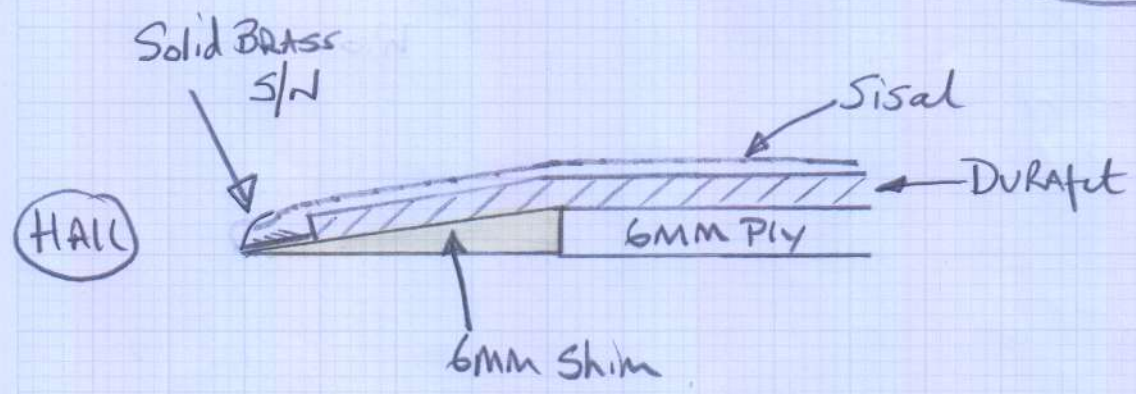

\* Use Short Pin S/e  
 Collect from Putney  
 Shop on way to Job

\* Shim Detail at 4 Doors to Hall

28/3 = Lay 6mm ply to all 4 rooms @ 90° to floorboards + screed over 2 concrete sections in Beds 2+3.

13/4 = Fit sisal & leave long    16/4 = TRim Sisal

Rib Direction - OPTION 1 ✓

58m<sup>2</sup>

P28228  
Dawat.

2 of 3

\* See Drawing on Page 1

Q1) Ribs Running front to Back

Q2) Ribs Running Across

All 4 rooms to run in same direction