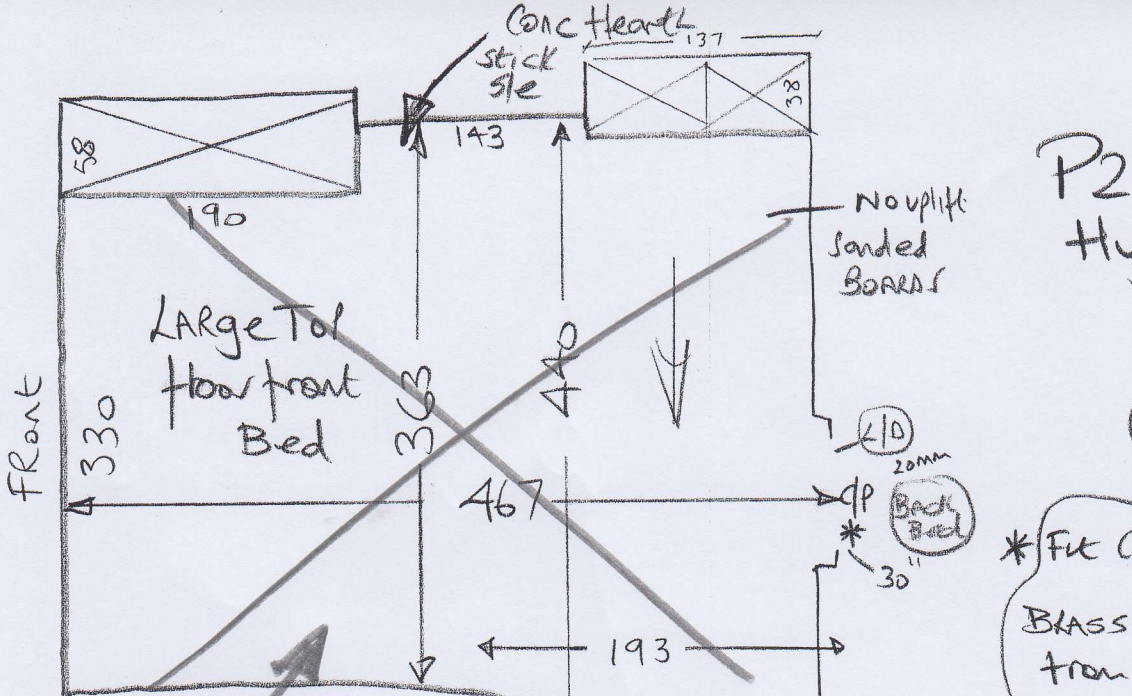

500

P28230
Hughes

1 of 2

WESTEND PRESTIGE 2ND'S

- STEEL

895 x 500

275 x 500

1170 x 500

= 88.5m²

* MARK IN CARPET.
MUST AVOID IT!

1ST VISIT

- CUT CARPET BACK 2" AROUND EDGES FOR PAINTING TO BE DONE
- LEAVE CUT OUT STRIPS IN PLACE TO COVER PINS.

2ND VISIT

- FIT LARGE TOP floor FRONT BGS

SPOTS HERE

3RD VISIT . FIT STAIRS & LANDINGS

P28230
Hughes

2 of 2

* Fit Customers own
BLASS c/ plates upluffed
from 1st floor

FITTED
4/5

Wood floors to
be installed in
3 1st floor rooms!
fit to wood
without BALS.

To remain
as wood