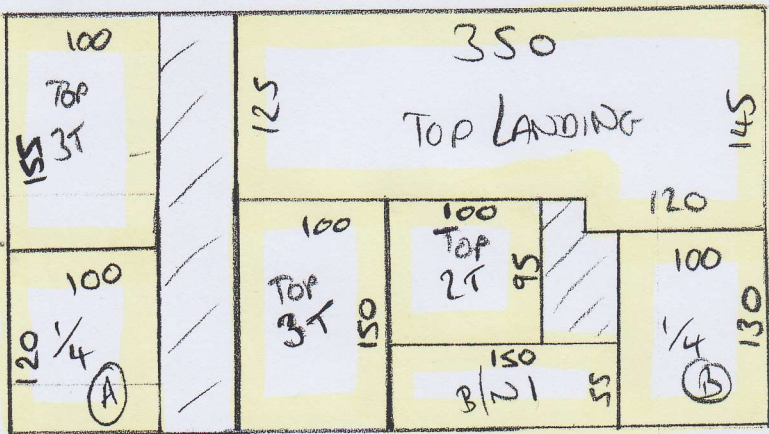

500

P28230
Hughes

1 of 2

WESTEND PRESTIGE 2ND'S

- STEEL

895 x 500

275 x 500

1170 x 500

= 88.5m²

* MARK IN CARPET.
MUST AVOID IT!

1ST VISIT

- CUT CARPET BACK 2" AROUND EDGES FOR PAINTING TO BE DONE
- LEAVE CUT OUT STRIPS IN PLACE TO COVER PINS.

2ND VISIT

- FIT LARGE TOP floor FRONT BGS

SPOTS HERE

3RD VISIT . FIT STAIRS & LANDINGS

P28230
Hughes

2 of 2

* Fit Customers own
BLASS c/ plates upluffed
from 1st floor

FITTED
4/5

Wood floors to
be installed in
3 1st floor rooms!
fit to wood
without BALS.

To remain
as wood