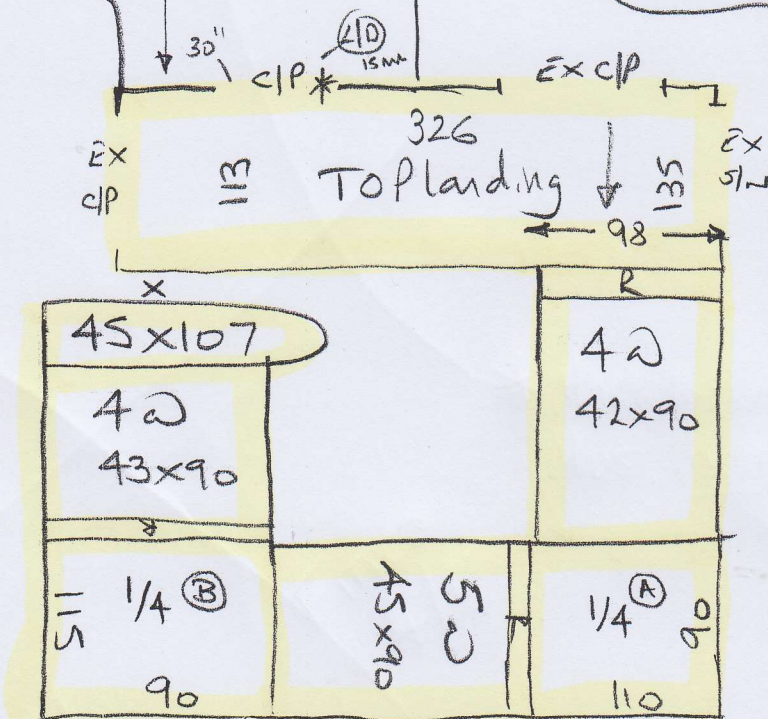

500

P28230
Hughes

1 of 2

WESTEND PRESTIGE 2ND'S

- STEEL

895 x 500

275 x 500

1170 x 500

= 88.5m²

* MARK IN CARPET.
MUST AVOID IT!

1ST VISIT

- CUT CARPET BACK 2" AROUND EDGES FOR PAINTING TO BE DONE
- LEAVE CUT OUT STRIPS IN PLACE TO COVER PINS.

2ND VISIT

- FIT LARGE TOP floor FRONT BGS

SPOTS HERE

3RD VISIT . FIT STAIRS & LANDINGS

P28230
Hughes

2 of 2

* Fit Customers own
BLASS c/ plates upluffed
from 1st floor

FITTED
4/5

Wood floors to
be installed in
3 1st floor rooms!
fit to wood
without BALS.

To remain
as wood