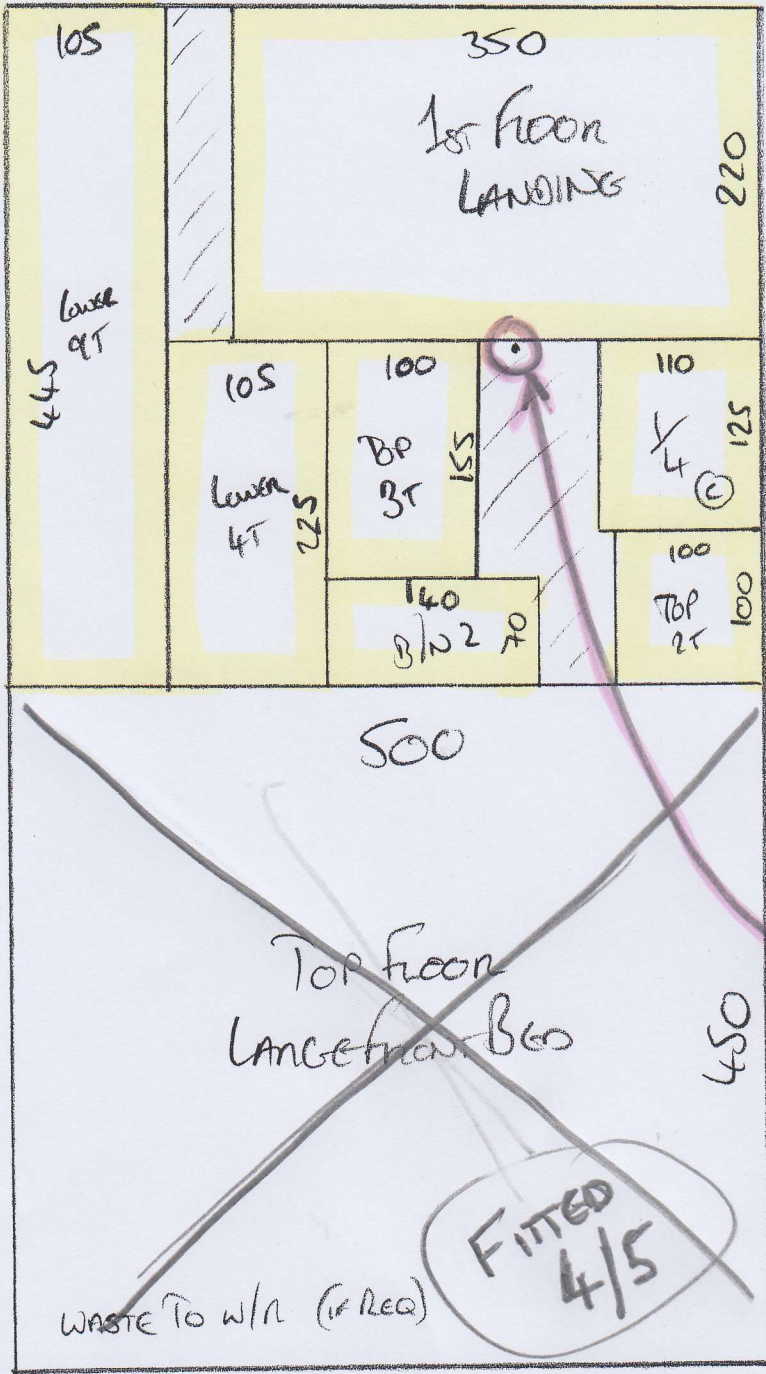

500

P28230
Hughes

1 of 2

WESTEND PRESTIGE 2ND'S

- STEEL

895 x 500

275 x 500

1170 x 500

= 88.5m²

* MARK IN CARPET.
MUST AVOID IT!

1ST VISIT

- CUT CARPET BACK 2" AROUND EDGES FOR PAINTING TO BE DONE
- LEAVE CUT OUT STRIPS IN PLACE TO COVER PINS.

2ND VISIT

- FIT LARGE TOP floor FRONT BGS

SPOTS HERE

3RD VISIT . FIT STAIRS & LANDINGS

P28230
Hughes

2 of 2

* Fit Customers own
BLASS c/ plates upluffed
from 1st floor

FITTED
4/5

Wood floors to
be installed in
3 1st floor rooms!
fit to wood
without BALS.

To remain
as wood