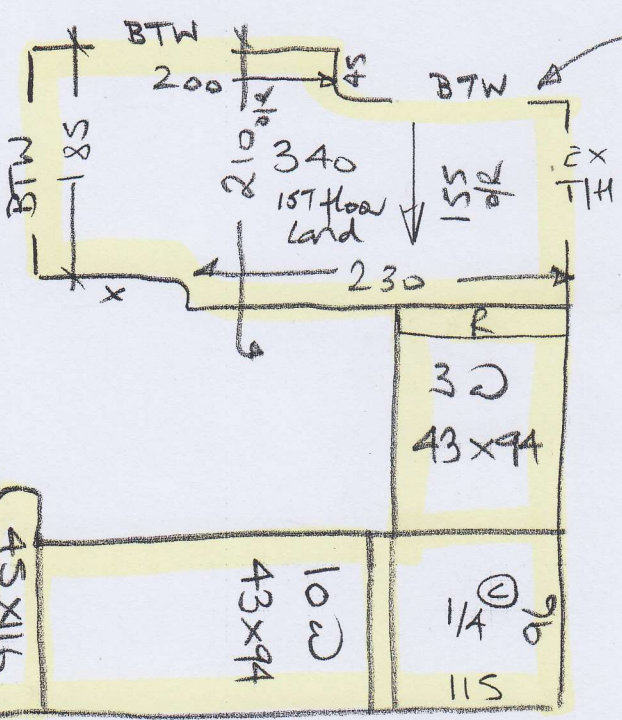

500

P28230
Hughes

1 of 2

WESTEND PRESTIGE 2ND'S

- STEEL

895 x 500

275 x 500

1170 x 500

= 88.5m²

* MARK IN CARPET.
MUST AVOID IT!

1ST VISIT

- CUT CARPET BACK 2" AROUND EDGES FOR PAINTING TO BE DONE
- LEAVE CUT OUT STRIPS IN PLACE TO COVER PINS.

2ND VISIT

- FIT LARGE TOP floor FRONT BGS

SPOTS HERE

3RD VISIT . FIT STAIRS & LANDINGS

P28230
Hughes

2 of 2

* Fit Customers own
BLASS c/ plates upluffed
from 1st floor

FITTED
4/5

Wood floors to
be installed in
3 1st floor rooms!
fit to wood
without BALS.

To remain
as wood