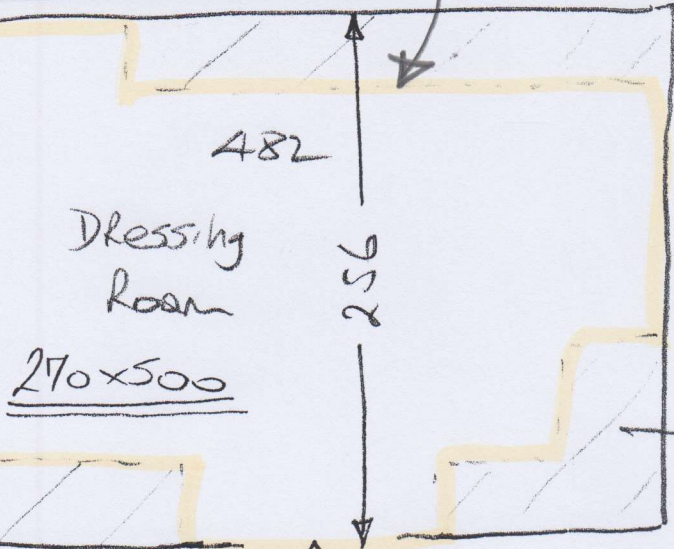

BERN - BRN 712

P28231
Galower

To be
Wood

Builder
to install
TIM

4 of 4

cupboards
to be Built yet

fit to tile upstand
which will be installed
by tiler

Joinery to be
fitted beforehand