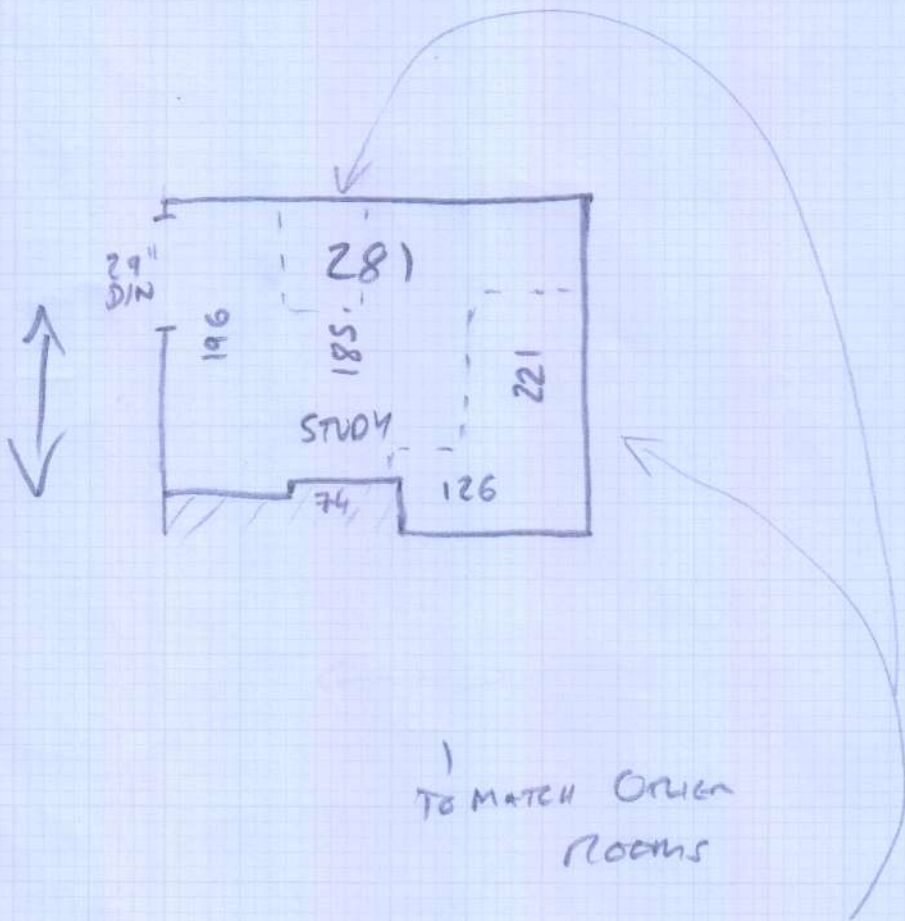

235 x 400

= 9.4m<sup>2</sup>

Job No: P28241

Name: HEDDLE

Address:

Tel:

Sheet:

2 of 2

TO MATCH OTHER ROOMS

EXISTING UNITS TO BE REMOVED.

+ FINISH MASTER BED CANOPY UP TO WOOD T/4