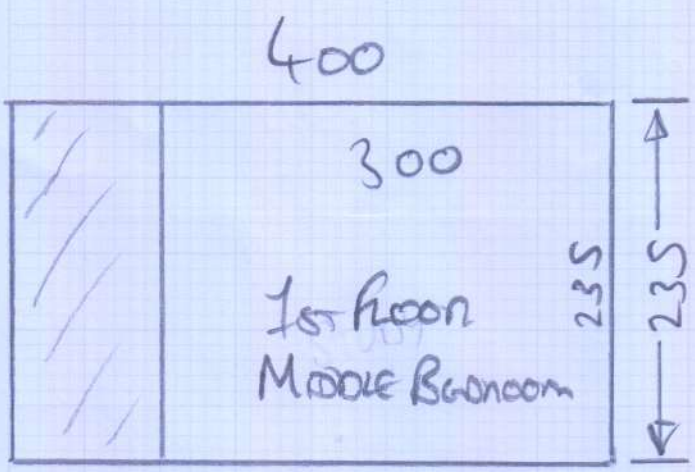

Job No: P28241

Name: HEDDLE

Address:

Tel:

Sheet:

1 of 2

MARLBOROUGH WEAVER

- MW-504

235 x 400

= 9.4m<sup>2</sup>

Job No: P28241

Name: HEDDLE

Address:

Tel:

Sheet:

2 of 2