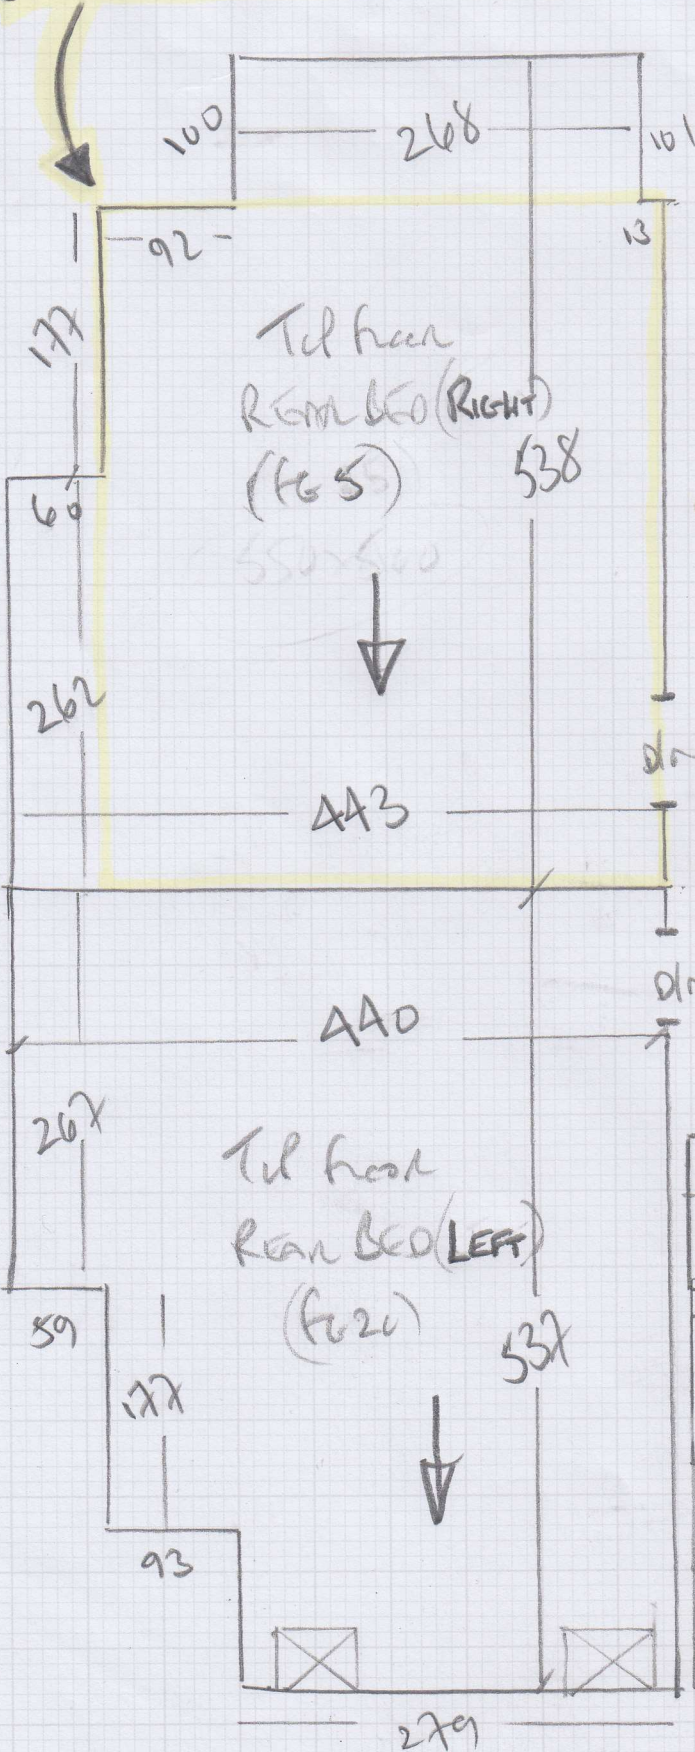

* ADAPT UPLIFTED CARPET FROM TOP REAR RIGHT BED TO FIT TOP FRONT BED.

(TOP REAR RIGHT BED SQUARES TO 438x383)

Job No: P 28248

Name: MOORE

Address: 11 CHELSEA PARK LODGE SW3 6AF

Tel: 1 9 1
Sheet:

Top rear Right Bed (RIGHT)
ULS with Cover ULS 16

550 x 500

(2750m²) ADAPT ULS to front bed

Top rear Left Bed (LEFT)
REAR 'A0' COVER R. 140x16

550 x 500

(2750m²)

(ADAPTATION FROM TOP REAR RIGHT BED 438 x 383 WITH SQUARES UP)