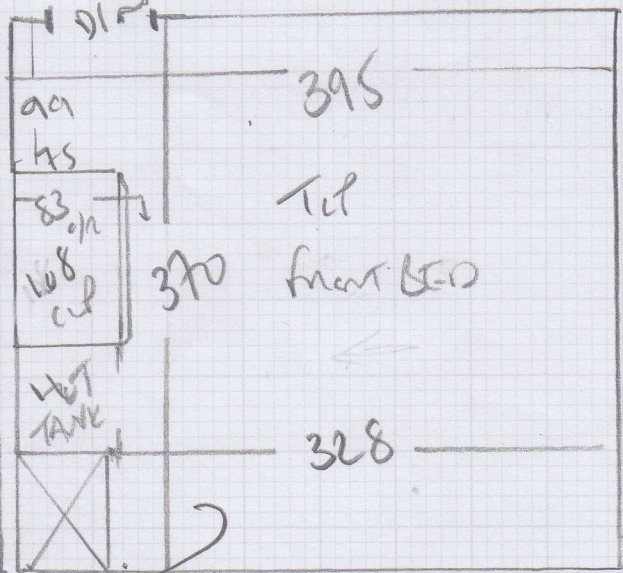

* ADAPT UPLIFTED CARPET FROM TOP REAR RIGHT BED TO FIT TOP FRONT BED.

(TOP REAR RIGHT BED SQUARES TO 438x383)

Job No: P 28248

Name: MOORE

Address: 11 CHELSEA PARK LODGE SW3 6AF

Tel: 1 9 1
Sheet:

Top rear Right Bed (RIGHT)
ULS with Cover ULS 16

550 x 500

(2750m²) ADAPT ULS to front bed

Top rear Left Bed (LEFT)
REAR 'A0' COVER R. 140x16

550 x 500

(2750m²)

(ADAPTATION FROM TOP REAR RIGHT BED 438 x 383 WITH SQUARES UP)