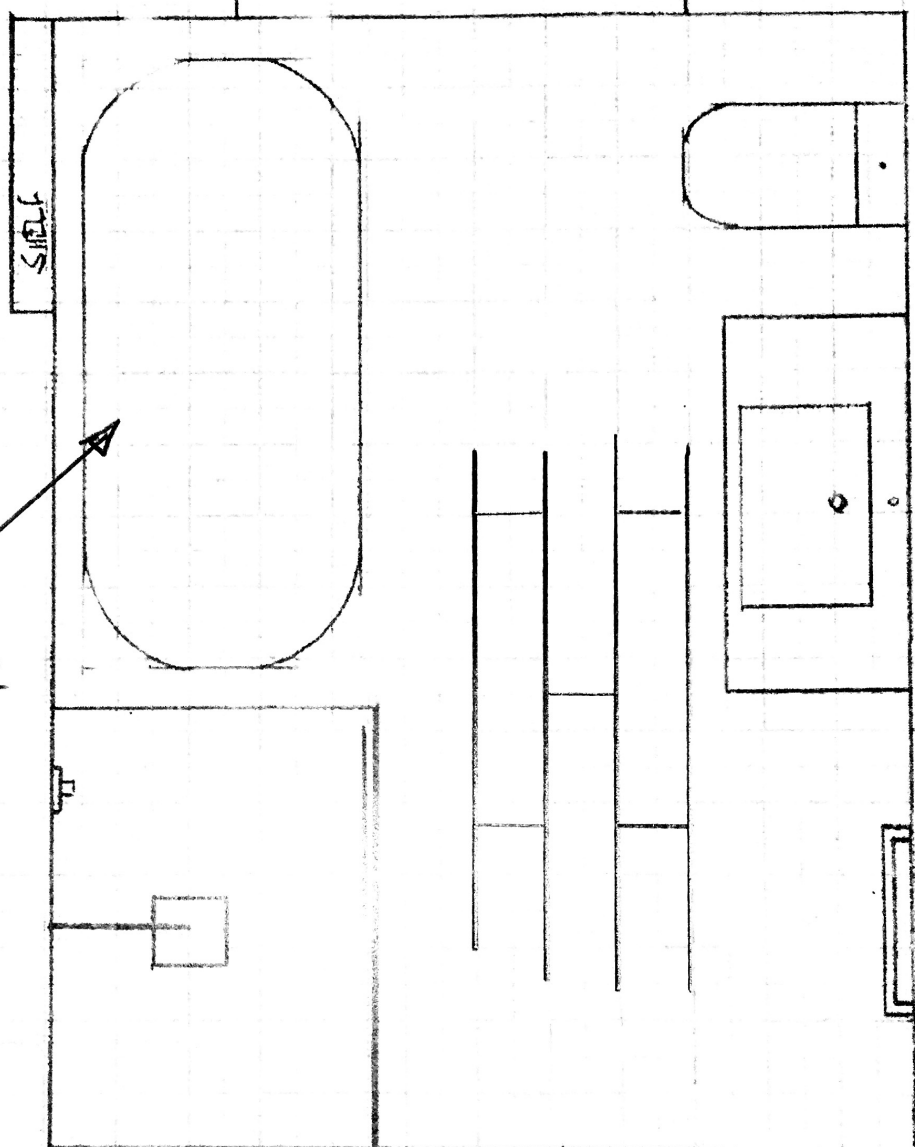

P28253
Phoenix Design

1st floor Bathroom

Window

1 of 2

* Free
STANDING
BATH to be
fitted after
floor is
laid.

KNight Tile - K1105 white painted oak

3 Boxes = 10.02m²