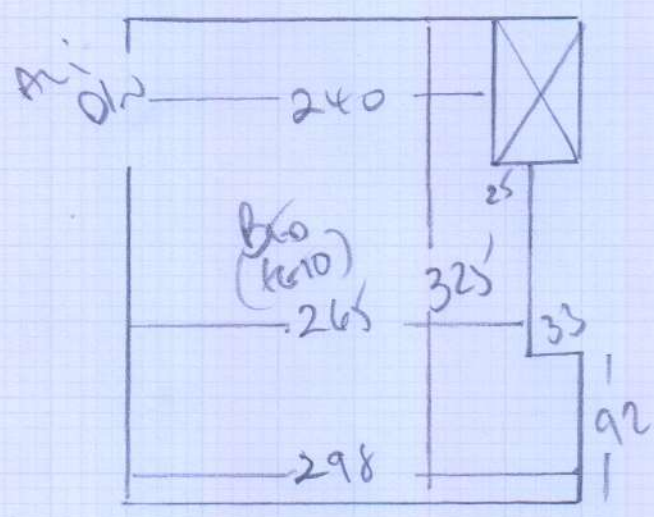

mrcarpet  
 Job No: P28259  
 Name: FAIRVIEW  
 Address: 133 SHENBROOKE RD  
 Subtotal  
 Tel:  
 Sheet: 1 of 1

PAINTED wood floor  
 NO VLTN  
 Doors ok  
 FURN FURN

Culworth  
LW-44  
 315 x 400  
 12.60m<sup>2</sup>