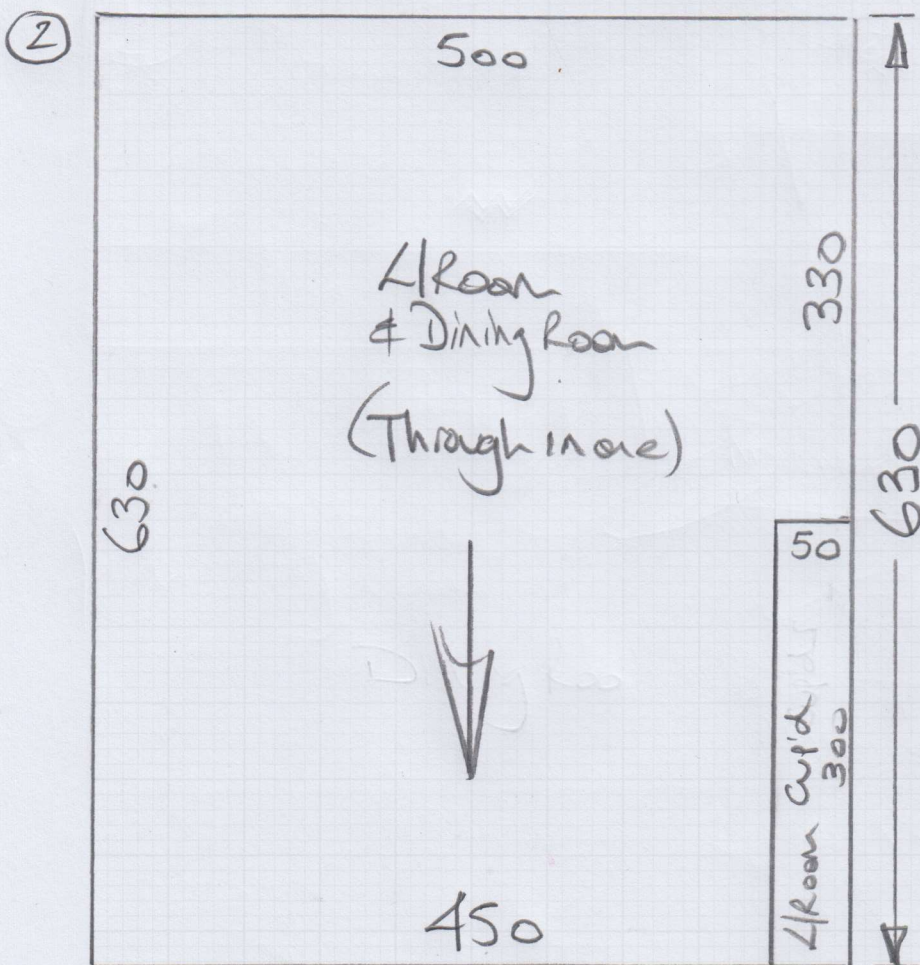

mrcarpet

Job No: P28267

Name: Denare-Durie

Address: 3 Kings House

Tel:

Sheet: 1 of 2

Cotswold

Col. Tewkesbury

Cut Plan ① 665 x 500

Cut Plan ② 630 x 500

1295 x 500

= 64.75M²

Ultimate Expressions

Col. Stuttgart 4081

BATH 325 x 200

= 6.50M²