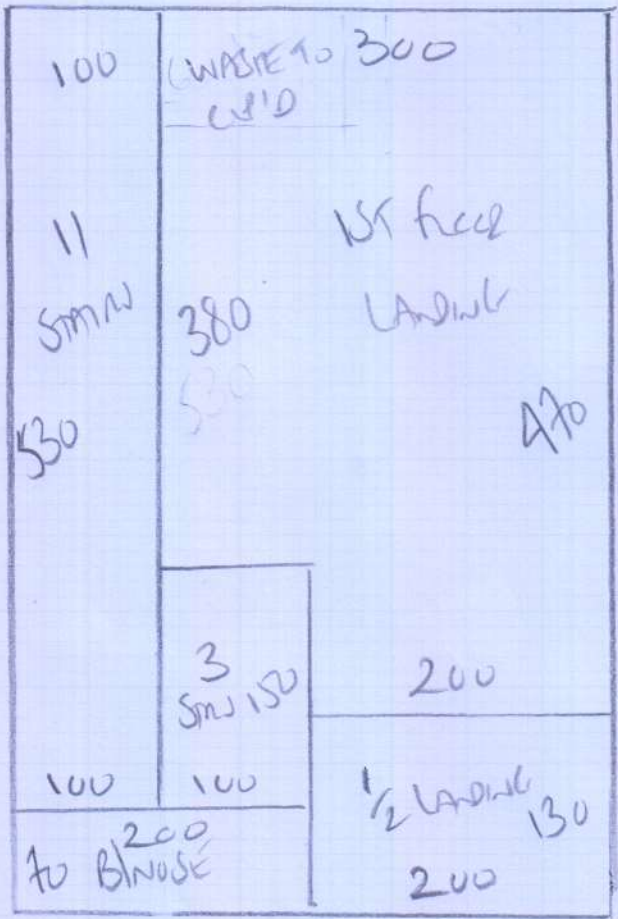

Job No: P 28273
Name: HANNAM
Address: 15 Rowan Rd
SWISSON

1 of 2

WEST END VELVET
Colour pattern

600

600 x 400

24m²

Job No: P 28273
Name: HANNAM
Address: 15 Rowan Road
SWIS SW

2 of 2