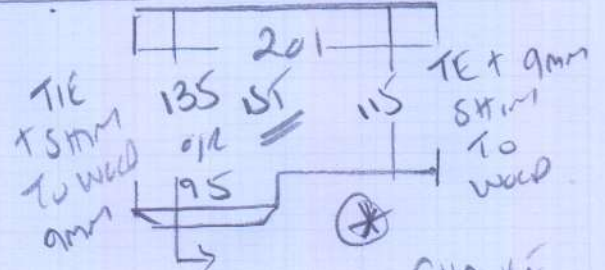

mrcarpet  
 Job No: P28274  
 Name: COLLIER  
 Address: A SWAN PLACE  
 SW13 9LT  
 Sheet: 1 of 2

400

Auburn  
ALB-020

RAW 640 x 400

25.60m<sup>2</sup>

Top floor - 1st floor

41

45 x 83

w1 66 x 83

w2 75 x 116

w3 77 x 80

w4 70 x 97

w5 82 x 120

w6 66 x 83

31

45 x 83

(\*)

P 28274  
 COLVER  
 A SWAN LAKE  
 SWIB 9L7

2 of 2

1st - Ground floor

31

45 x 83

w7 68 x 97

w8 78 x 116