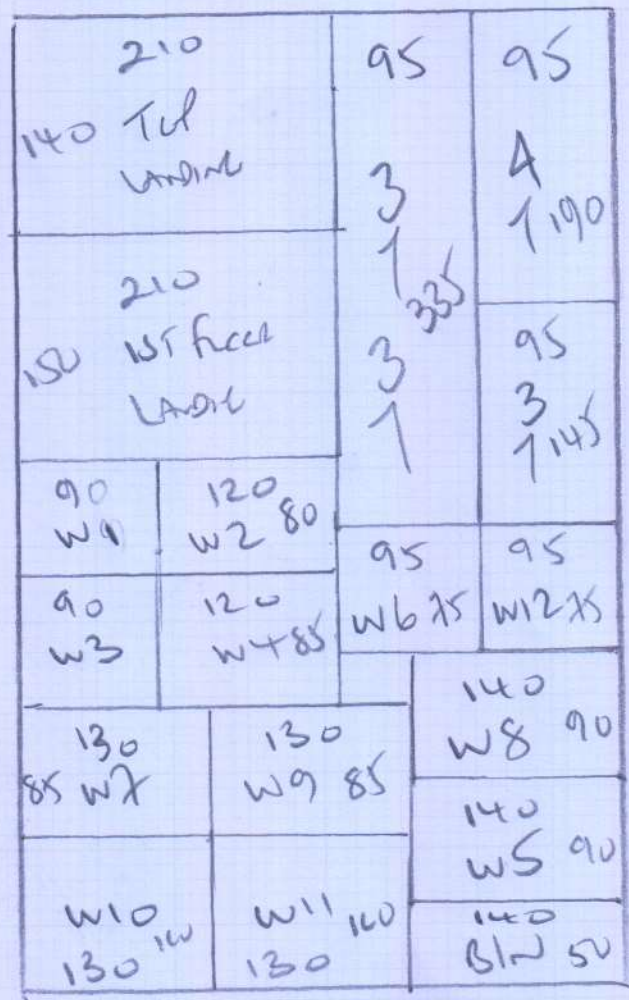

mrcarpet  
 Job No: P28274  
 Name: COLLIER  
 Address: A SWAN PLACE  
 SW13 9LT  
 Sheet: 1 of 2

400

Auburn  
ALB-020

RAW 640 x 400

25.60m<sup>2</sup>

Top floor - 1st floor

41

45 x 83

w1 66 x 83

w2 75 x 116

w3 77 x 80

w4 70 x 97

w5 82 x 120

w6 66 x 83

31

45 x 83

(\*)

P 28274  
 COLVER  
 A SWAN LAKE  
 SWIB 9L7

2 of 2

1st - Ground floor

31

45 x 83

w7 68 x 97

w8 78 x 116

w9 75 x 80

w10 70 x 97

w11 83 x 120

w12 68 x 83

31

45 x 83

B/N 45 x 105

To HAL