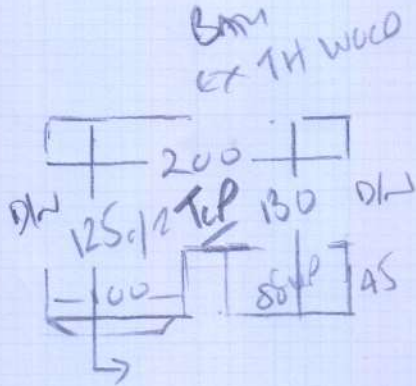

mrcarpet  
 Job No: P28274  
 Name: COLLIER  
 Address: A SWAN PLACE  
 SW13 9LT  
 Sheet: 1 of 2

400

Auburn  
ALB-020

RAW 640 x 400

25.60m<sup>2</sup>

Top floor - 1st floor

41

45 x 83

w1 66 x 83

w2 75 x 116

w3 77 x 80

w4 70 x 97

w5 82 x 120

w6 66 x 83

31

45 x 83

(\*)

P 28274  
 COLVER  
 A SWAN LAKE  
 SWIB 9L7

2 of 2

1st - Ground floor

31

45 x 83

w7 68 x 97

w8 78 x 116