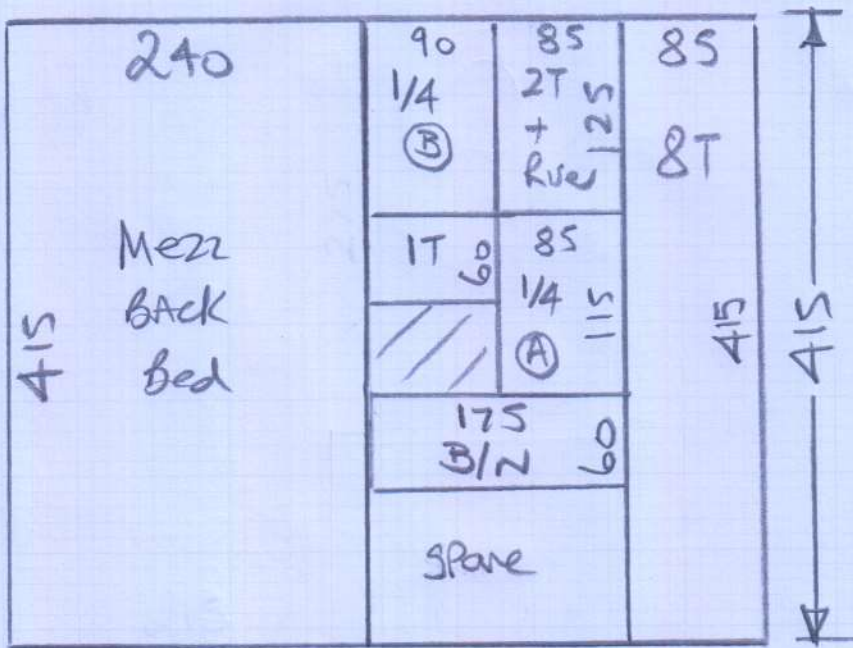

mc carpet
 Job No: P28298
 Name: Wilson
 Address:

1 of 2

~~Cut Plan 490 x 400
 = 19.60m²~~

London Loop Remnant
 LL-37

Cut Plan 415 x 500
 = 20.75m²

* Use 5.20 x 5.00m Remnant

P28298
Wilson

2 of 2