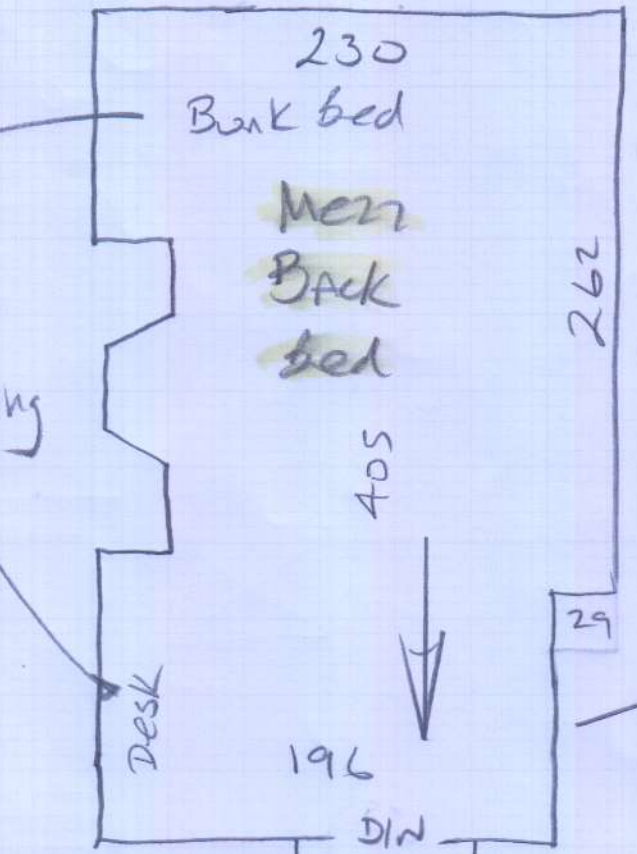

mc carpet
 Job No: P28298
 Name: Wilson
 Address:

1 of 2

~~Cut Plan 490 x 400
 = 19.60m²~~

London Loop Remnant
 LL-37

Cut Plan 415 x 500
 = 20.75m²

* Use 5.20 x 5.00m Remnant

P28298
Wilson

2 of 2

Customer
to remove
Bunk Bed
& Desk
Before fitting

Living Room
(Sanded Boards)