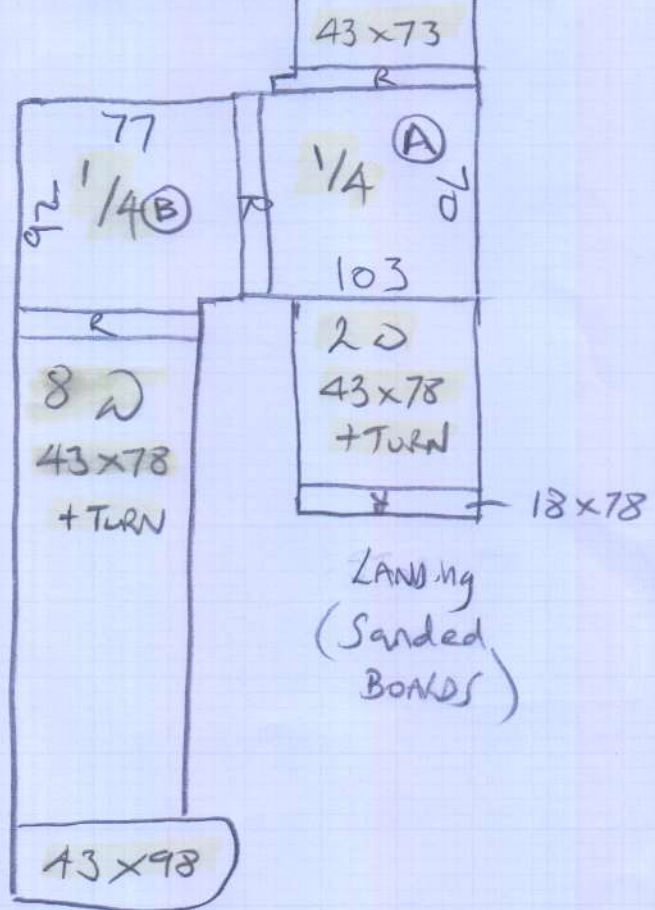

P28298
Wilson

2 of 2

Customer
to remove
Bunk Bed
& Desk
Before fitting

Living Room
(Sanded Boards)