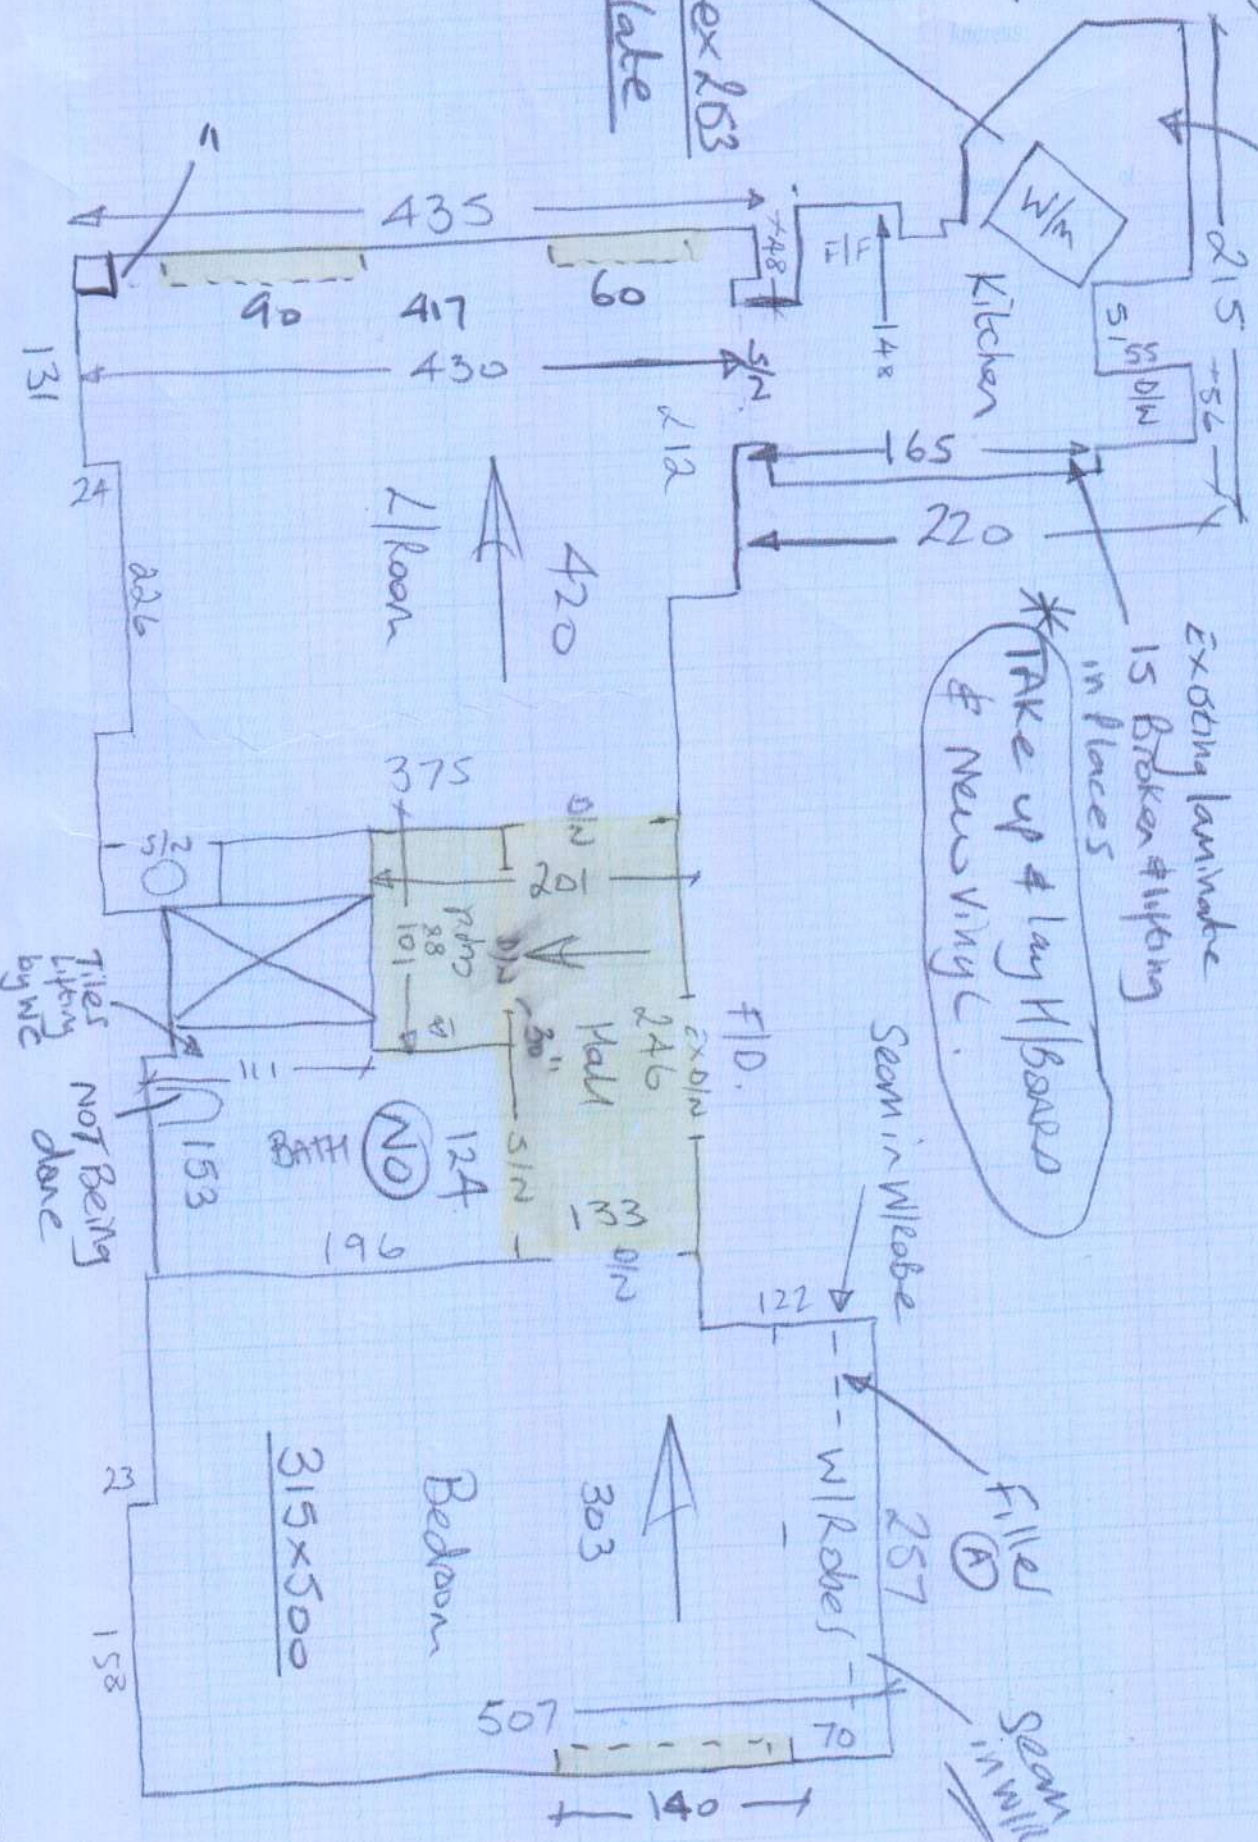

P28299

~~HOWE~~ (1 of 2)

Designatex 253  
Noir Slate

\* This area covered by w/robe 50 ft vinyl as far as you can so w/robe can be pulled out easily

P28299  
18 Marylebone Mews

↳ TO :  
2 of 2

LIVING ROOM

LIVING ROOM

LIVING ROOM

BEDROOM