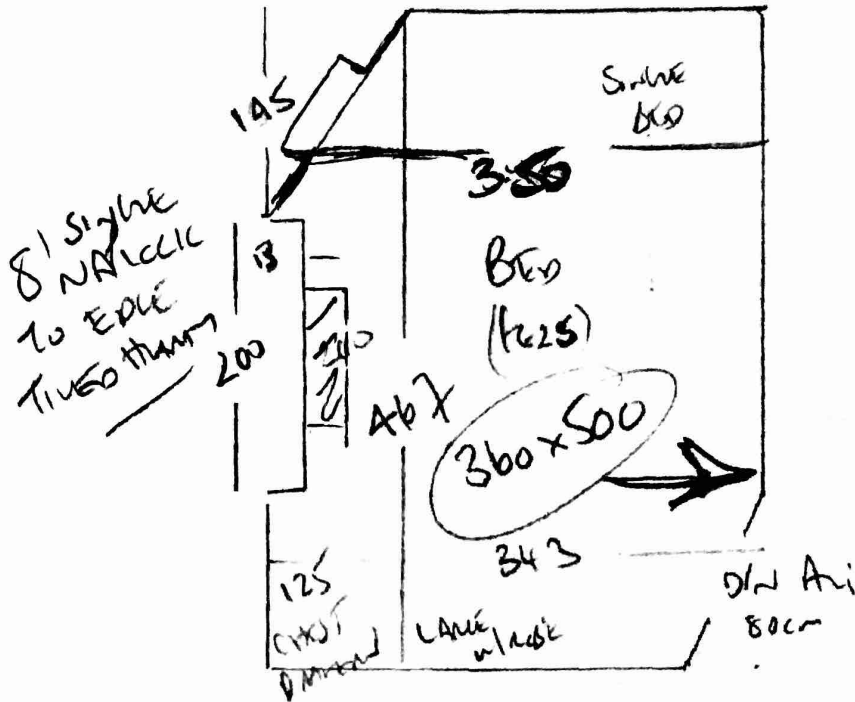

GUEST BEDROOM

P28302  
~~DETAIL~~  
 MILNER - GALLY  
 A RIVING MANDUS  
 RIVER EMBANKMENT  
 SWISS ILE

10K1

WOOD floor

~~UPPER TWIST AND FLOOR (BY OTHERS - MANDUS!!)~~ NO UPLIFT

NEW STAIR LEANING

HARDEN TWIST

~~Color: HGA 217~~  
 Color: HGA 217

360 x 500

18m2