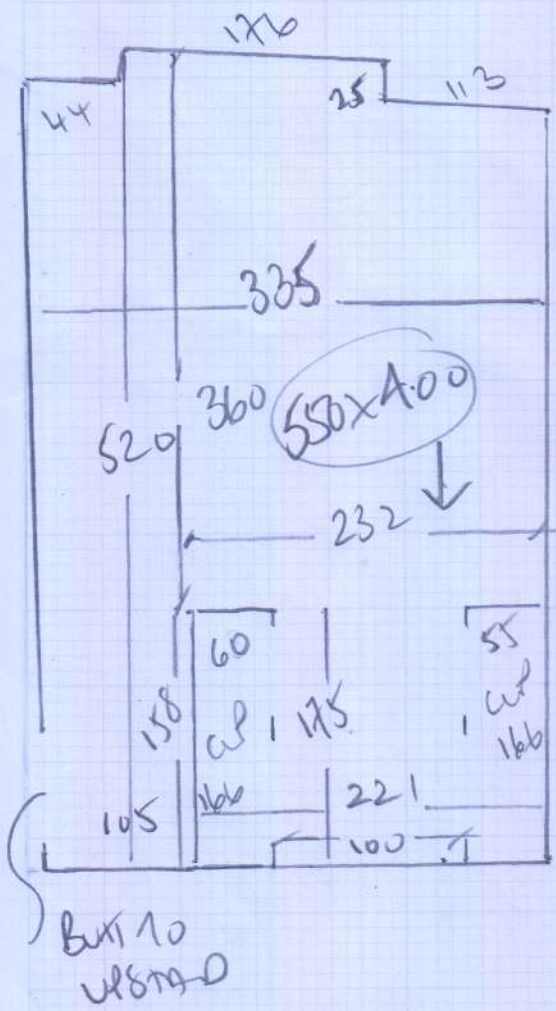

Job No: P28306
 Name: PEARING DESIGN
 Address: APARTMENT 1102
 5 RIVERSIDE QUARTER
 Tel: SWISS 16P
 Sheet: (1 of 1)

11th floor
 Small lift
 =

Lulworth
 LW-35
 6.30 x 4.00m
 5.50 x 4.00m
 3.10 x 4.00m
 = 62.70m²