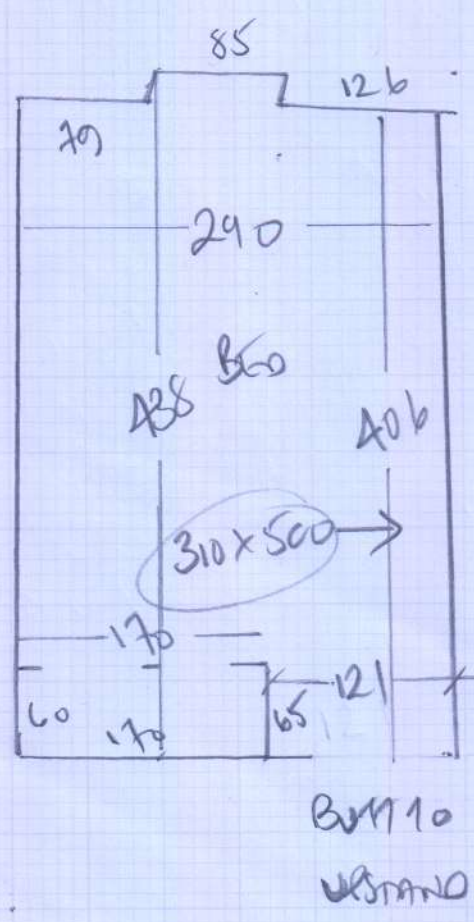

Job No: P28306
 Name: PEARING DESIGN
 Address: APARTMENT 1102
 5 RIVERSIDE QUARTER
 Tel: SWISS 16P
 Sheet: (1 of 1)

11th floor
 Small lift
 =

Lulworth
 LW-35
 6.30 x 4.00m
 5.50 x 4.00m
 3.10 x 4.00m
 = 62.70m²