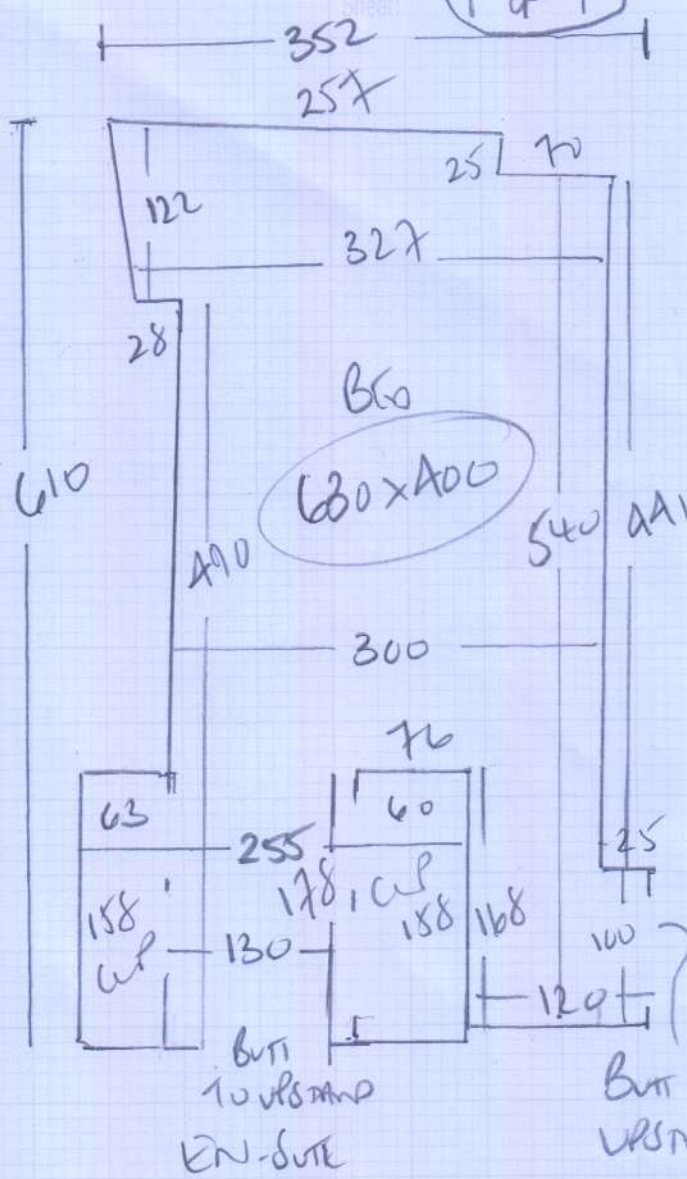

Job No: P28306
 Name: PEARING DESIGN
 Address: APARTMENT 1102
 5 RIVERSIDE QUARTER
 Tel: SWISS 16P
 Sheet: (1 of 1)

11th floor
 Small lift
 =

Lulworth
 LW-35
 6.30 x 4.00m
 5.50 x 4.00m
 3.10 x 4.00m
 = 62.70m²