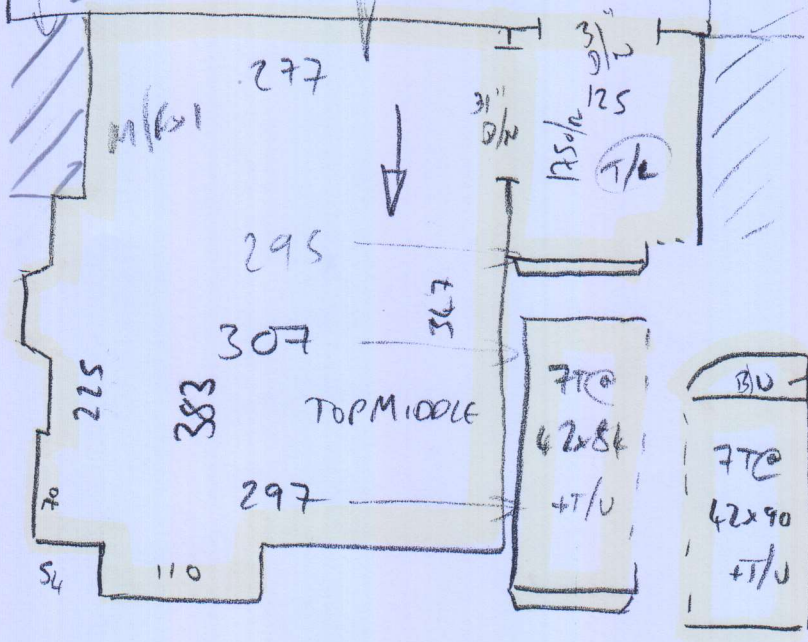

P28312  
GRACEY

10r6

RUTLAND SO  
- RUTSON 31

1190 x 500

1280 x 500

900 x 500

3370 x 500

= 168.5m<sup>2</sup>

25m Roll  
+  
9m Cut

\* MARK UP  
LEFT OVER  
PIECES WITH  
JOB NUMBER &  
STORE @ W/H  
UNTIL LATER DATE

P28312  
GRACEY

2086

1280

FITTED 19/10

FITTED 17/10

PL8312  
GRACEY

3066

P28312  
GRACEY

LEOFF

FITTED 17/10

P28312  
GRACEY

607.6