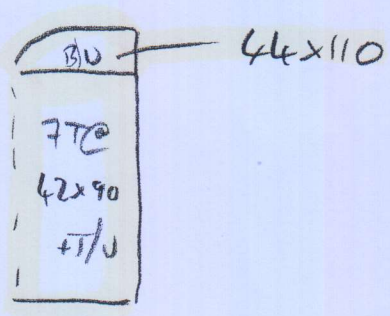

P28312  
GRACEY

10r6

RUTLAND SO  
- RUTSON 31

1190 x 500

1280 x 500

900 x 500

3370 x 500

= 168.5m<sup>2</sup>

25m Roll  
+  
9m Cut

\* MARK UP  
LEFT OVER  
PIECES WITH  
JOB NUMBER &  
STORE @ W/H  
UNTIL LATER DATE

P28312  
GRACEY

2086

1280

FITTED 19/10

FITTED 17/10

PL8312  
GRACEY

3066

P28312  
GRACEY

LEOFF

FITTED 17/10

P28312  
GRACEY

607.6