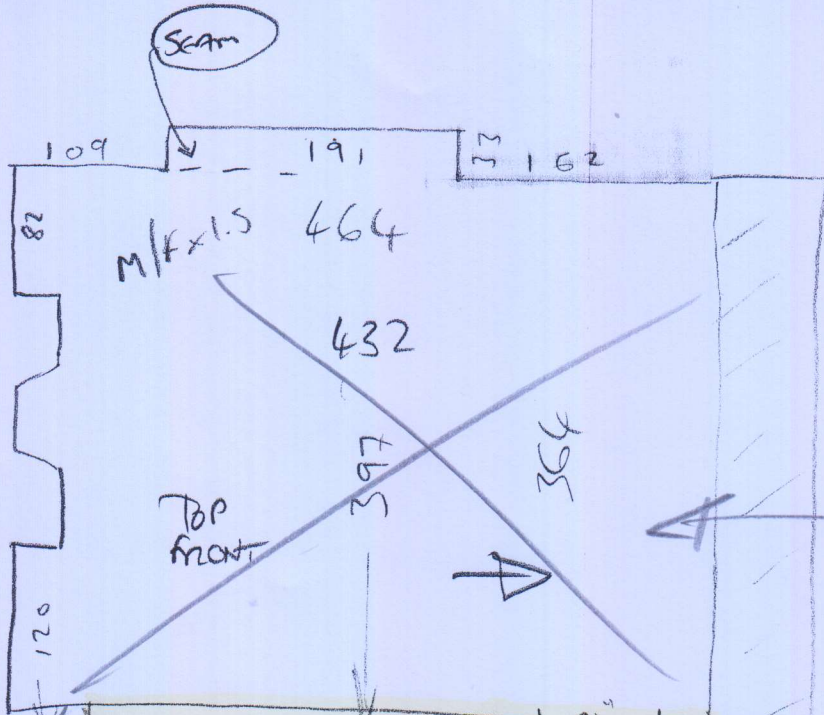

P28312  
GRACEY

10r6

RUTLAND SO  
- RUTSON 31

1190 x 500

1280 x 500

900 x 500

3370 x 500

= 168.5m<sup>2</sup>

25m Roll  
+  
9m Cut

\* MARK UP  
LEFT OVER  
PIECES WITH  
JOB NUMBER &  
STORE @ W/H  
UNTIL LATER DATE

P28312  
GRACEY

2086

1280

FITTED 19/10

FITTED 17/10

PL8312  
GRACEY

3066

P28312  
GRACEY

LEOFF

FITTED 17/10

P28312  
GRACEY

607.6