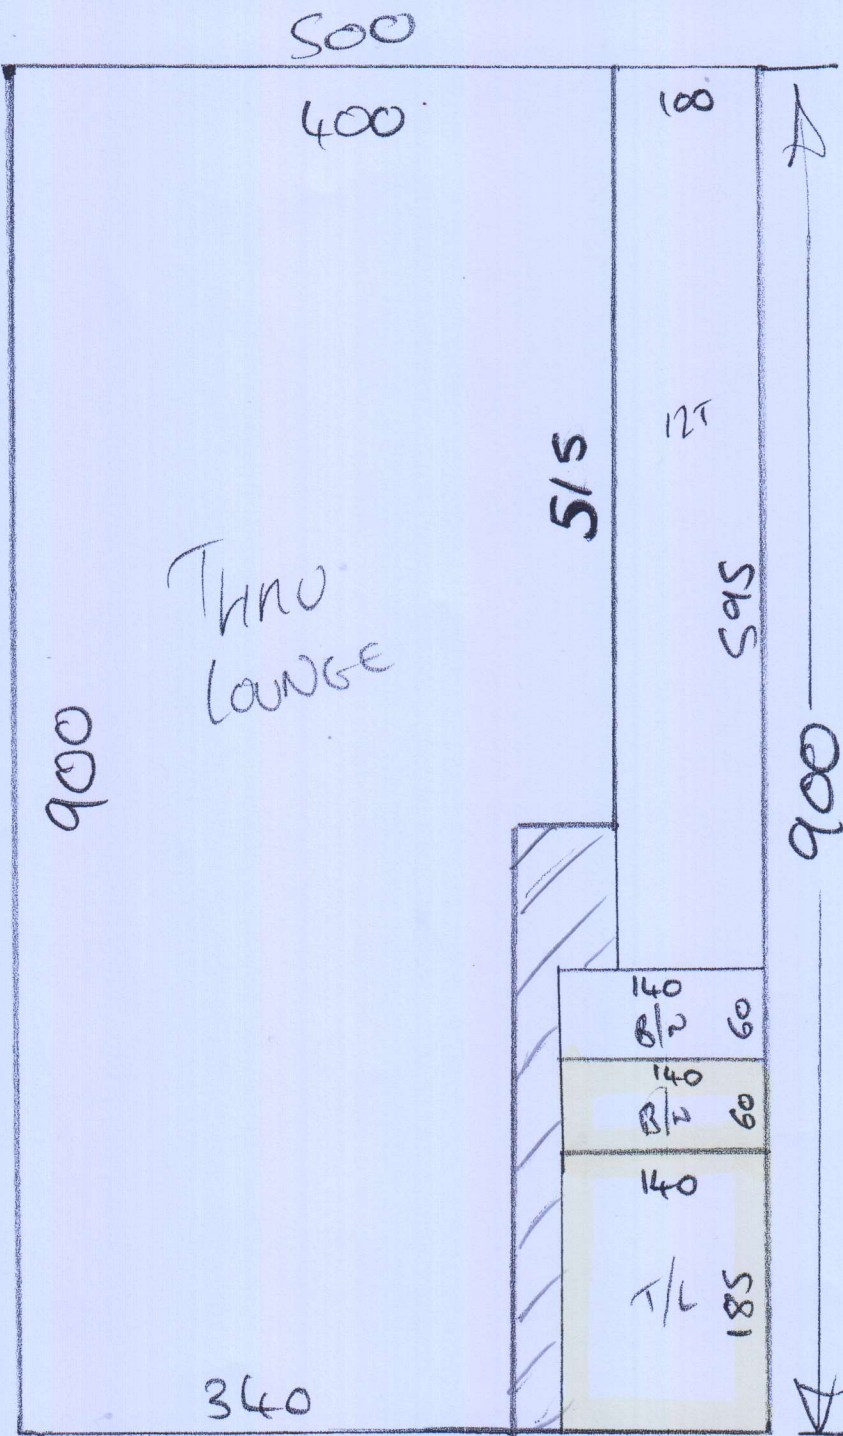

P28312  
GRACEY

10r6

RUTLAND SO  
- RUTSON 31

1190 x 500

1280 x 500

900 x 500

3370 x 500

= 168.5m<sup>2</sup>

25m Roll  
+  
9m Cut

\* MARK UP  
LEFT OVER  
PIECES WITH  
JOB NUMBER &  
STORE @ W/H  
UNTIL LATER DATE

P28312  
GRACEY

2086

1280

FITTED 19/10

FITTED 17/10

PL8312  
GRACEY

3066

P28312  
GRACEY

LEOFF

FITTED 17/10

P28312  
GRACEY

607.6