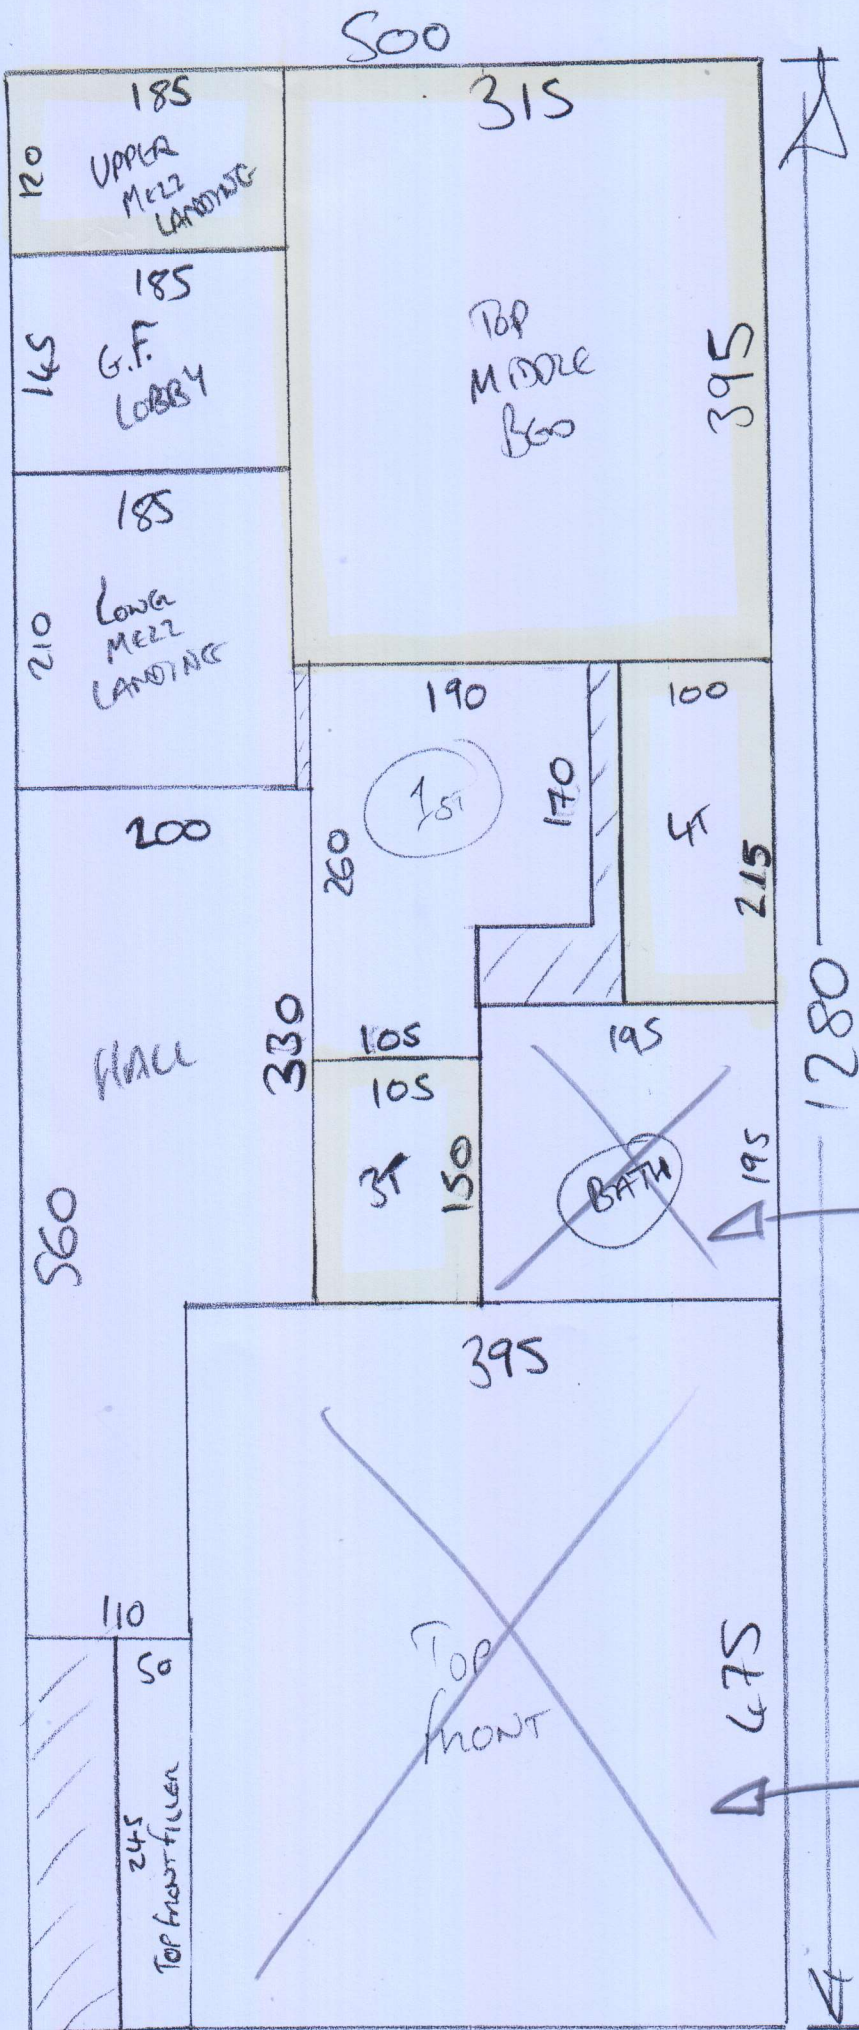

P28312  
GRACEY

10r6

RUTLAND SO  
- RUTSON 31

1190 x 500

1280 x 500

900 x 500

3370 x 500

= 168.5m<sup>2</sup>

25m Roll  
+  
9m Cut

\* MARK UP  
LEFT OVER  
PIECES WITH  
JOB NUMBER &  
STORE @ W/H  
UNTIL LATER DATE

P28312  
GRACEY

2086

1280

FITTED 19/10

FITTED 17/10

PL8312  
GRACEY

3066

P28312  
GRACEY

LEOFF

FITTED 17/10

P28312  
GRACEY

607.6