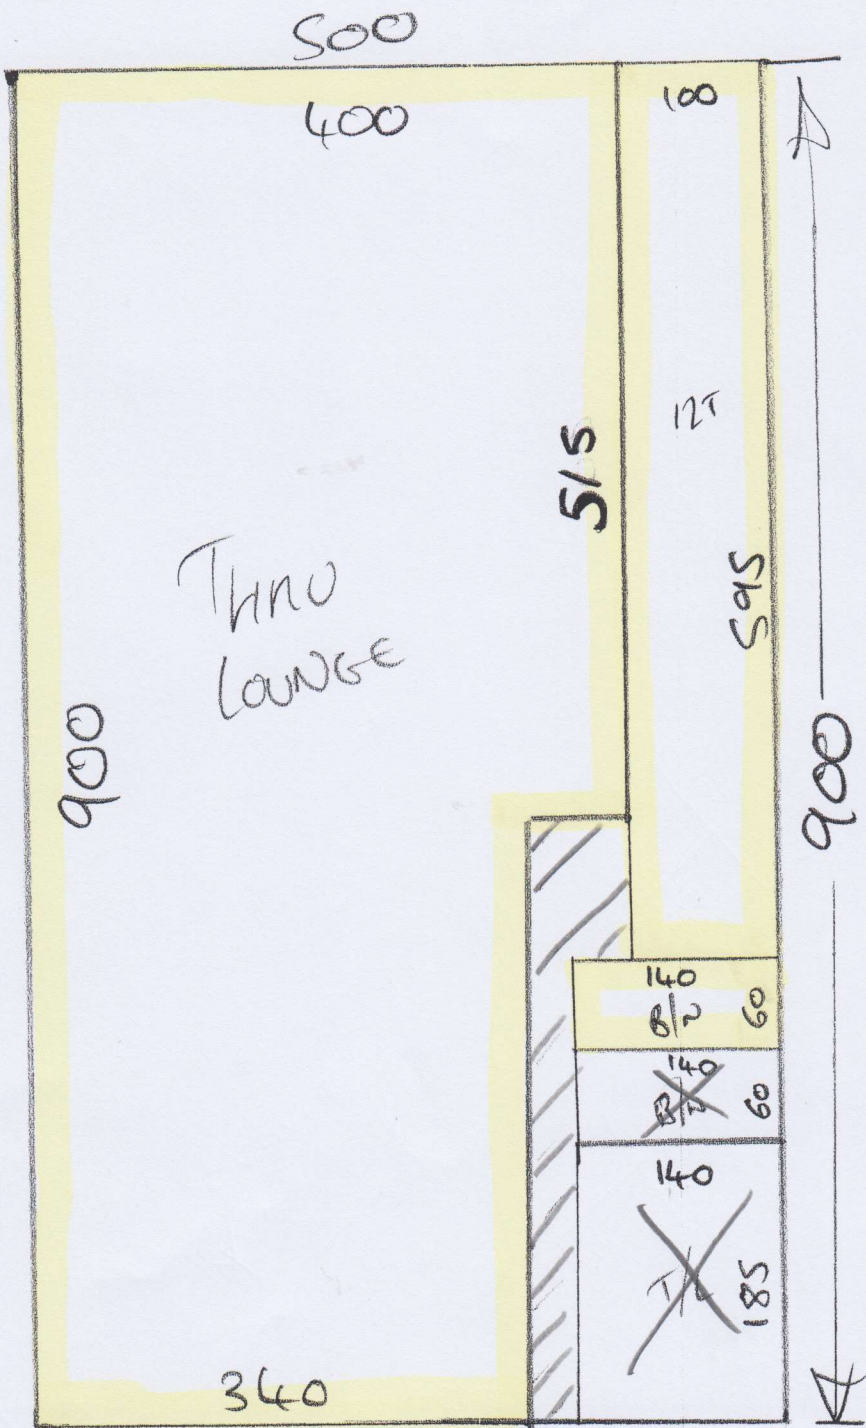

P28312
GRACEY

(10F5)

RUTLAND 50
- RUTSON 31

1190 x 500

1280 x 500

900 x 500

3370 x 500

= 168.5m²

25m Roll
+
9m Cut

COIN MATTING
- NATURAL
105 x 100

* FIT EN-SUITE LAST AS IT IS BEING USED TO STORE FURNITURE IN FROM 1ST FRONT BED.

USED TO STORE FURNITURE

P28312
GRACEY

2 of 5

PL28312
GRACEY

30F5

DRAWERS
CUBES
COULDN'T
MEASURE

P28312
GRACEY

4 of 5

P28312
GRACEY
SOPS

978