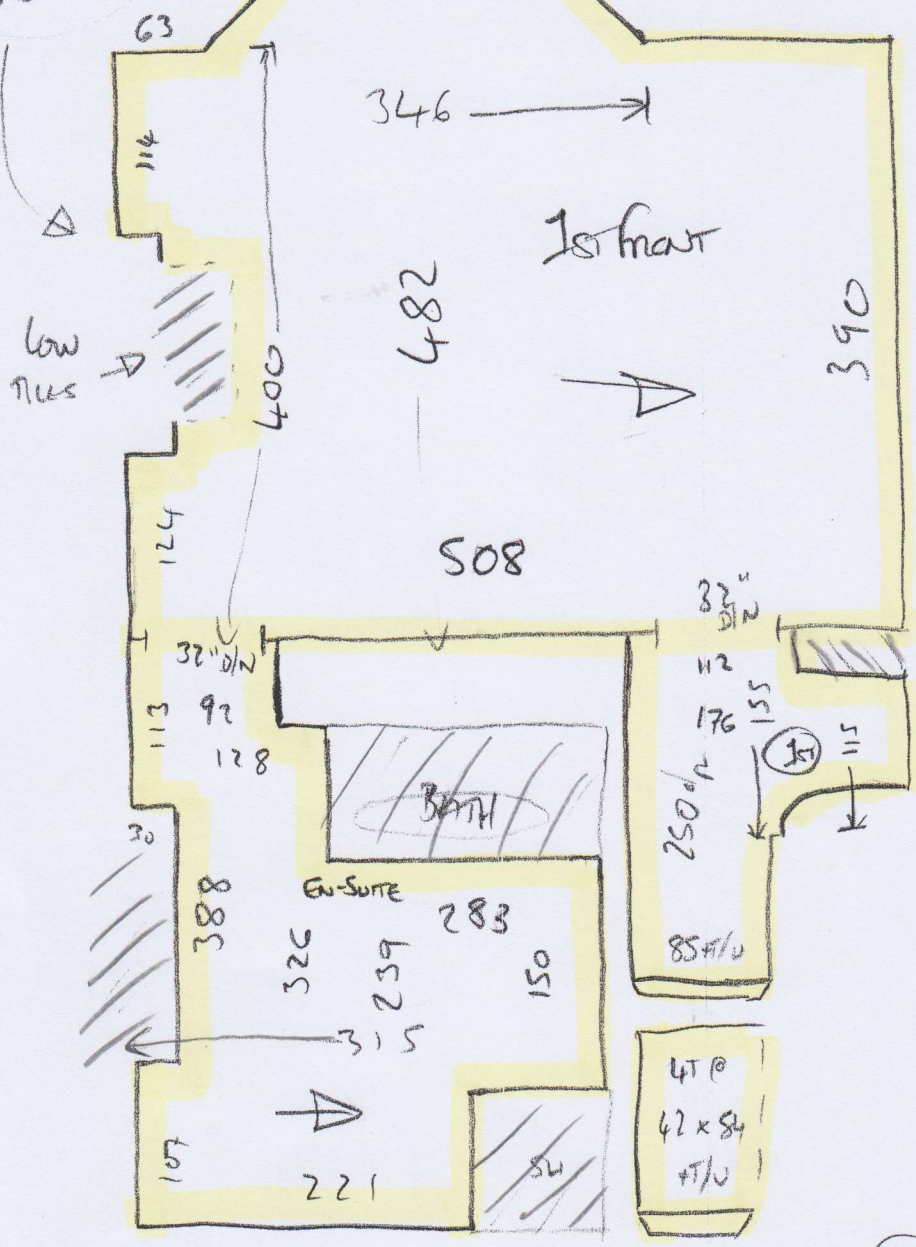

P28312
GRACEY

(10F5)

RUTLAND 50
- RUTSON 31

1190 x 500

1280 x 500

900 x 500

3370 x 500

= 168.5m²

25m Roll
+
9m Cut

COIN MATTING
- NATURAL
105 x 100

* FIT EN-SUITE LAST AS IT IS BEING USED TO STORE FURNITURE IN FROM 1ST FRONT BED.

USED TO STORE FURNITURE

P28312
GRACEY

2 of 5

PL28312
GRACEY

30F5

DRAWERS
CUBES
COULDN'T
MEASURE

P28312
GRACEY

4 of 5

P28312
GRACEY
SOPS

978