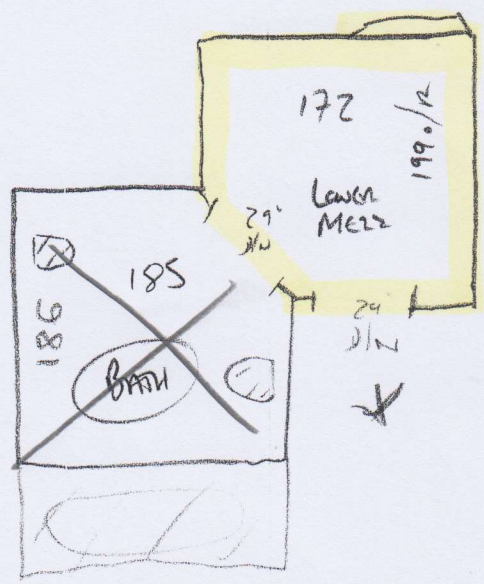

P28312
GRACEY

(10F5)

RUTLAND 50
- RUTSON 31

1190 x 500

1280 x 500

900 x 500

3370 x 500

= 168.5m²

25m Roll
+
9m Cut

COIN MATTING
- NATURAL
105 x 100

* FIT EN-SUITE LAST AS IT IS BEING USED TO STORE FURNITURE IN FROM 1ST FRONT BED.

USED TO STORE FURNITURE

P28312
GRACEY

2 of 5

PL28312
GRACEY

30F5

DRAWERS
CUBES
COULDN'T
MEASURE

P28312
GRACEY

4 of 5

P28312
GRACEY
SOPS

978