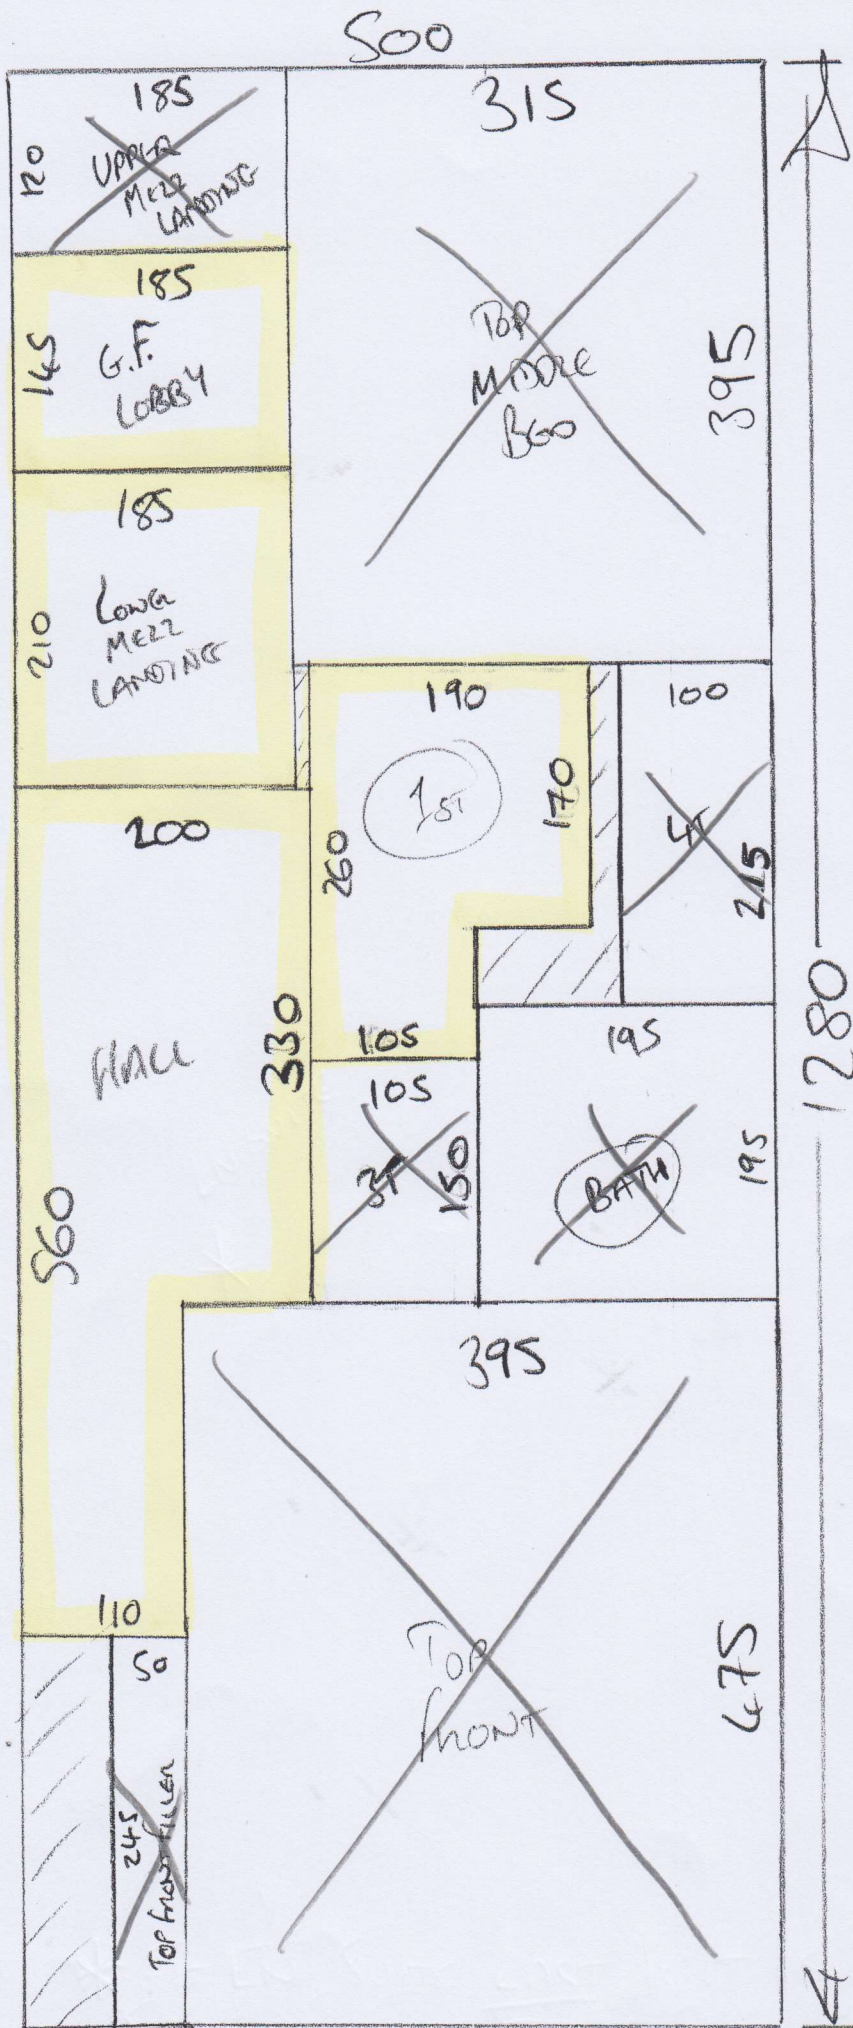

P28312
GRACEY

(10F5)

RUTLAND 50
- RUTSON 31

1190 x 500

1280 x 500

900 x 500

3370 x 500

= 168.5m²

25m Roll
+
9m Cut

COIN MATTING
- NATURAL
105 x 100

* FIT EN-SUITE LAST AS IT IS BEING USED TO STORE FURNITURE IN FROM 1ST FRONT BED.

USED TO STORE FURNITURE

P28312
GRACEY

2 of 5

PL28312
GRACEY

30F5

DRAWERS
CUBES
COULDN'T
MEASURE

P28312
GRACEY

4 of 5

P28312
GRACEY
SOPS

978