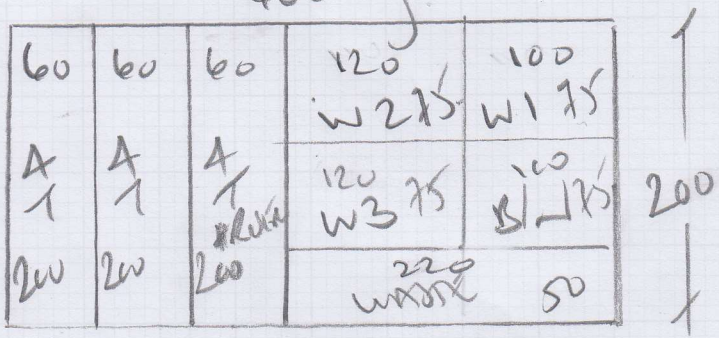

Job No: P28317
Name: WALKER
Address: 29 CALVERT RD
SWIS BLW
Tel:
Sheet: (1 of 2)

TEMPLATE WINDOW & BLW
ON SITE

Catsward 'RIB'
Color TENNIS BUN - 1

200 x 400

8m²

60cm WIDE TAPE RUNNER

12mm TAPE Color: LIVEN LS134
18 LIN MTS

TWOX STAR RODS DARK-SATIN BRASS
13 @ 70cm
3 @ TEMPLATE SIZE ON SITE

18/5 = CUT / SHAPE RUNNER ON SITE
& ADVISE SHOP OF SIZE FOR
STAIRRODS ON WINDING STEPS ASAP!

Job No: P28317
Name: WALKER
Address: 29 Cornhill Rd
SWIS BLW

Tel: 20F2
Sheet:

Riser
18 x 82
127
42 x 82

TO BE
60cm WIDE
TAKE RUNNERS
70cm RDS + LINES

- w1 60 x 78
- w2 65 x 105
- w3 55 x 110
- BLW 50 x 135

} TEMPLATE ON SITE
+ MEASURE FOR STAIR RDS
DOWN WINDERS + CORNER FITS

EXISTING RUNNER IS 53cm WIDE
BUT CUSTOMER WANTS TO MATCH BASEMENT
FLOOR OF STAIRS WHICH ARE 60cm WIDE
?
SEND TAKE COLLECT SWATCHES