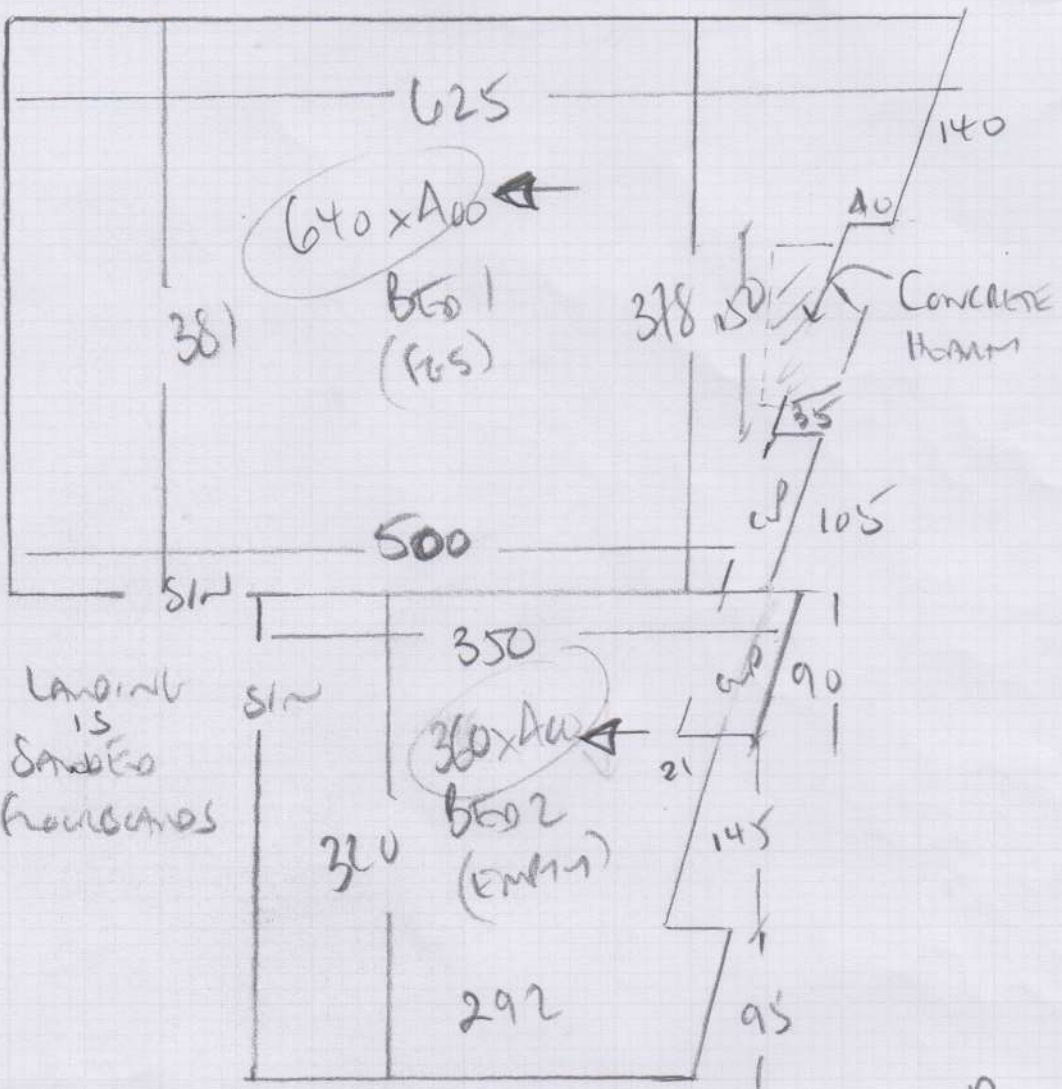

CARPET

mrcarpet

Job No: P28325
 Name: SIKS
 Address: 32 Lifford St
 SWIS 1W1

1071

Was fronts
 No shift
 Doors ok
 ANGLES?

COLONIAL PARALLEL
 - OLD VILLAGE
 Bed 1 640 x 400
 Bed 2 360 x 400
 1000 x 400

40m