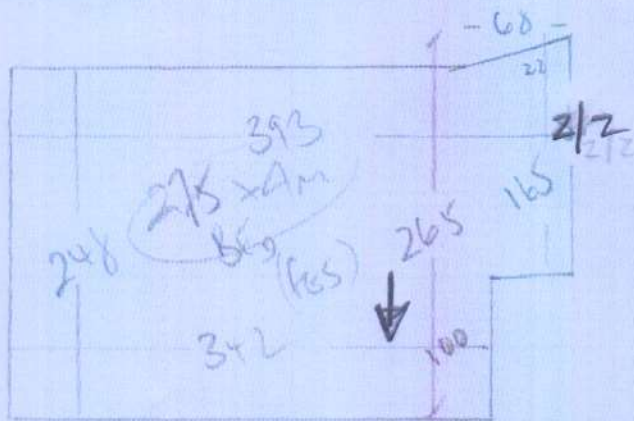

P 28330
 CURTIS
 18b WYTHAM ROAD
 SW6 6SL
 (10/1)

Debonair
COVER RIVINGTON ROAD

- Lounge 485 x 400
- bed 350 x 400
- bed 215 x 400
- bed 275 x 400
- 12.75 x 400

(51m²)

(LAMINATE TO HALLWAY)

* KEYS FROM PUMNEY
 SHOP - RETURN KEYS
 TO WINKWORTH @ 40 NEW
 KINGS ROAD, SW6