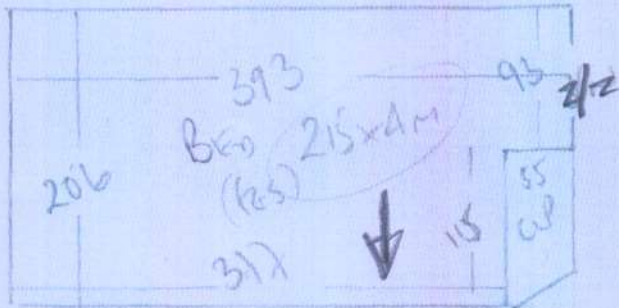

P 28330
 CURTIS
 18b WYTHAM ROAD
 SW6 6SL
 (10/1)

Debonair
COVER RIVINGTON ROAD

- Lounge 485 x 400
- bed 350 x 400
- bed 215 x 400
- bed 275 x 400
- 12.75 x 400

(51m²)

(LAMINATE TO HALLWAY)

* KEYS FROM PUMNEY
 SHOP - RETURN KEYS
 TO WINKWORTH @ 40 NEW
 KINGS ROAD, SW6