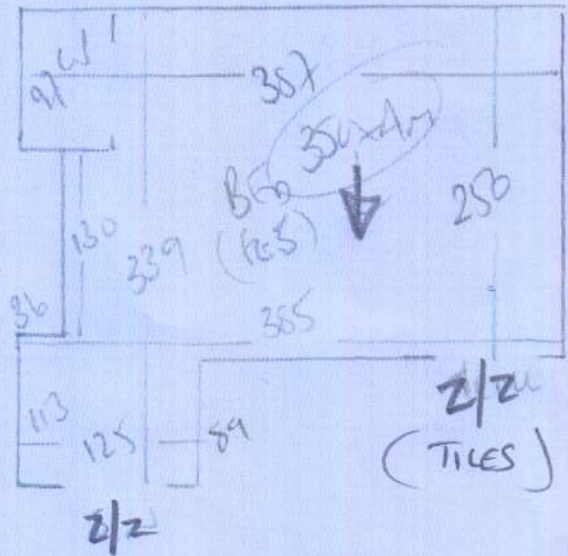

P 28330
 CURTIS
 18b WYTHAM ROAD
 SW6 6SL
 (10/1)

Debonair
COVER RIVINGTON ROAD

- Lounge 485 x 400
- bed 350 x 400
- bed 215 x 400
- bed 275 x 400
- 12.75 x 400

(51m²)

(LAMINATE TO HALLWAY)

* KEYS FROM PUMNEY
 SHOP - RETURN KEYS
 TO WINKWORTH @ 40 NEW
 KINGS ROAD, SW6