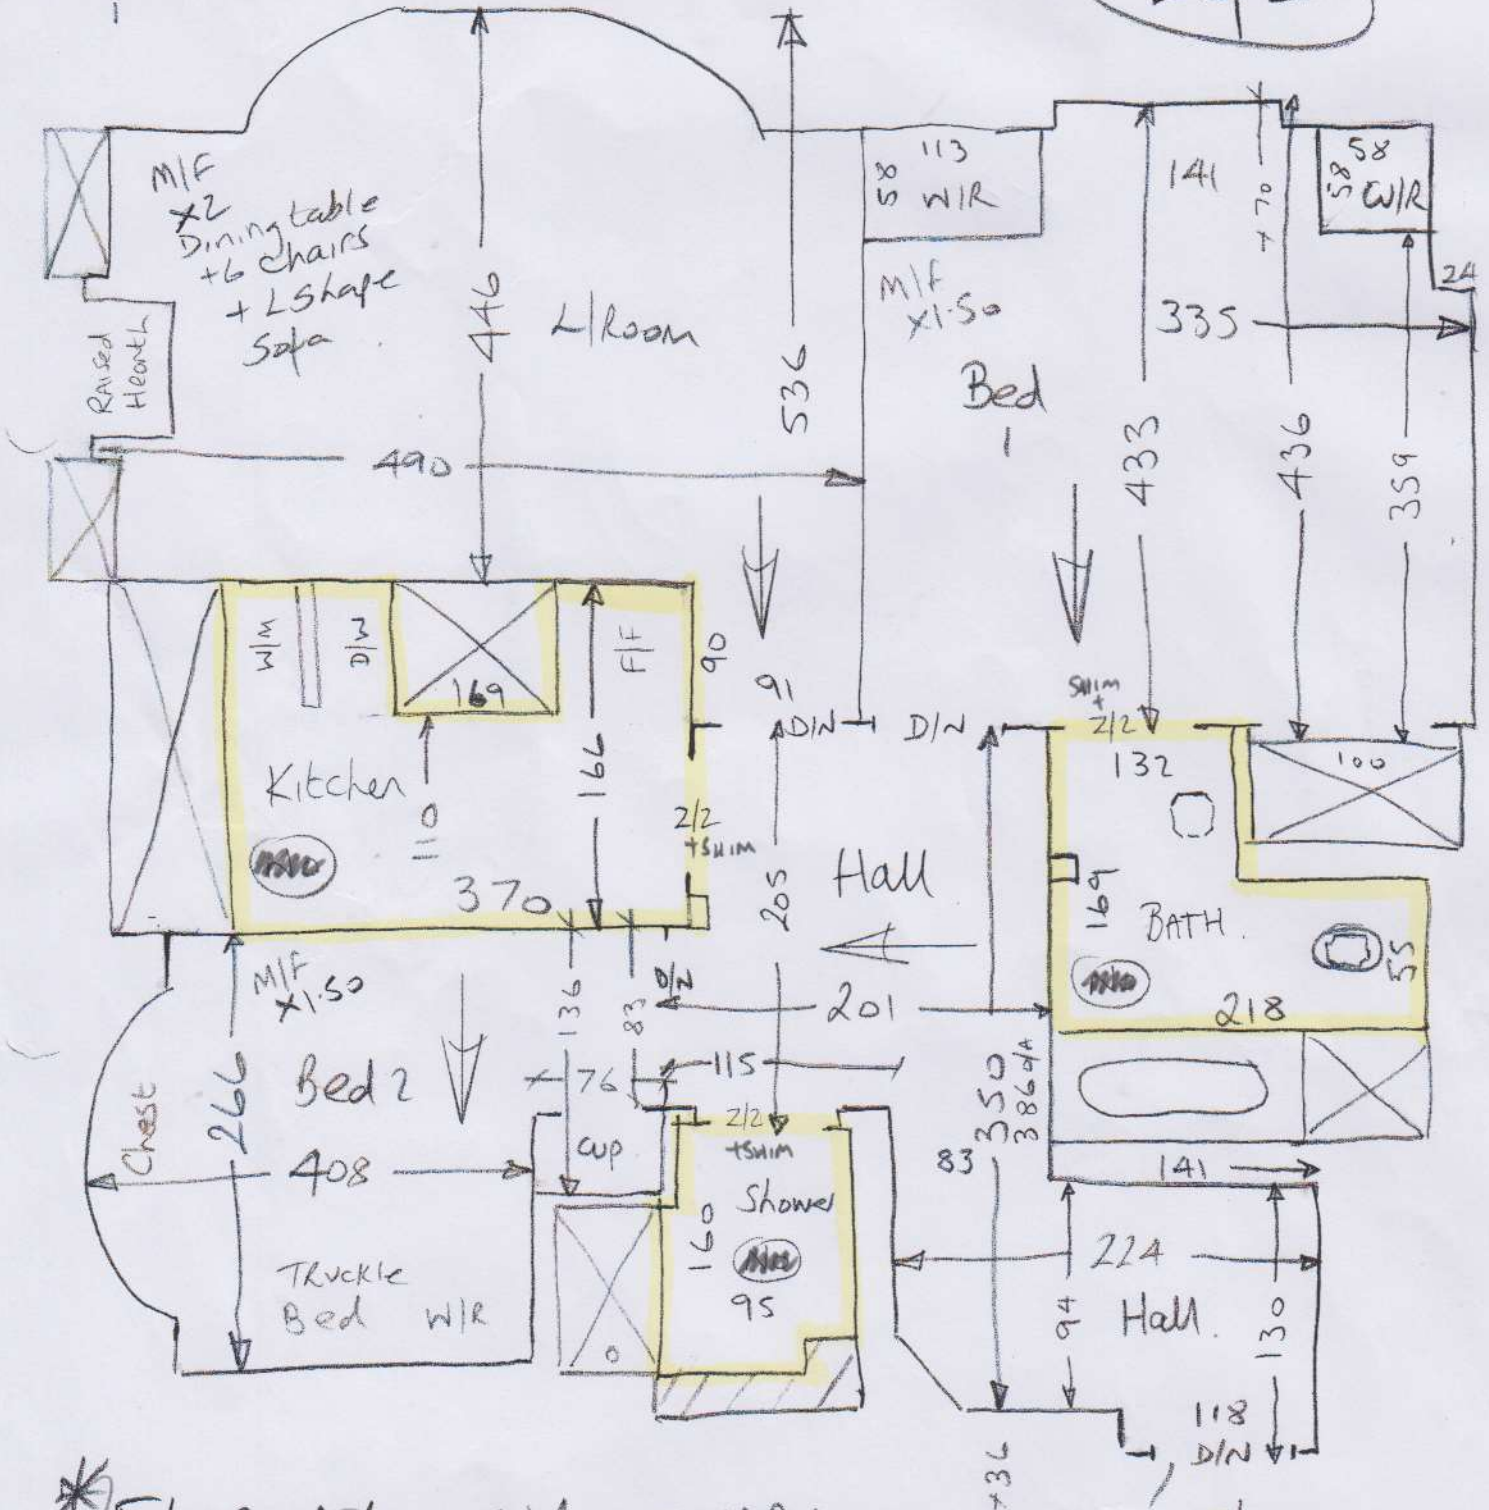

- COLLECT KEYS FROM FORTONS ON CORNER OF PUTNEY HIGH STREET & UPPER RICHMOND ROAD.
- PARK IN BAY 9 @ PROPERTY.
- KEY FOR GARDEN DOOR WILL BE ON THE SIDE IN KITCHEN, USE THIS ROUTE FOR EASIER ACCESS.
- FIT SHIMS & BARS @ JUNCTIONS WITH THIS NEW CLICK FLOORING.
- FIT SELF ADHESIVE COVER STRIPS TO ALL DOORBARS.
- KEEP HOLD OF KEYS AS YOU ARE ON THIS JOB FOR 2 DAYS.
- IF YOU WILL GET TO THE PROPERTY BY 9:30AM CUSTOMER WILL BE IN.

mrcarpets

Job No: P28345
Name: HUGGIN

Address: 1 of 2

Tab: AMTICO CLICK

Sheet: WHITE ASH

7 x 1.77m² PACKS

= 12.39m²

Concrete floors
 Re-use exsle
 Replace All Doorbars

P28345
 Huginn

202

*Fit carpet inside wardrobes
 IN Beds 1+2
 (CARPETS FITTED BY US IN JULY)

or F/D
 existing laminate
 into remain?