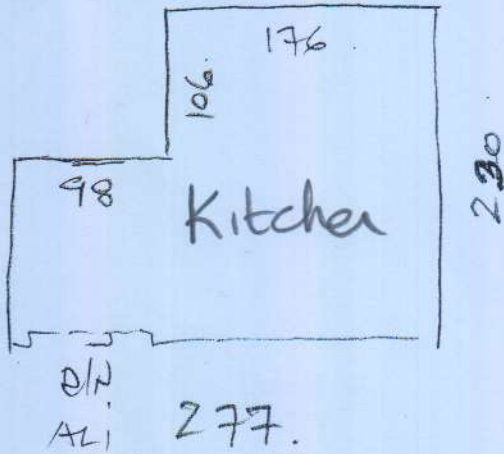

~~10/10/10~~
~~10/10/10~~

P28350

Davey

10/1

CAMPUS 'A COEN'

Gladiator (Gelback)

Cossee

2.40 x 4.00