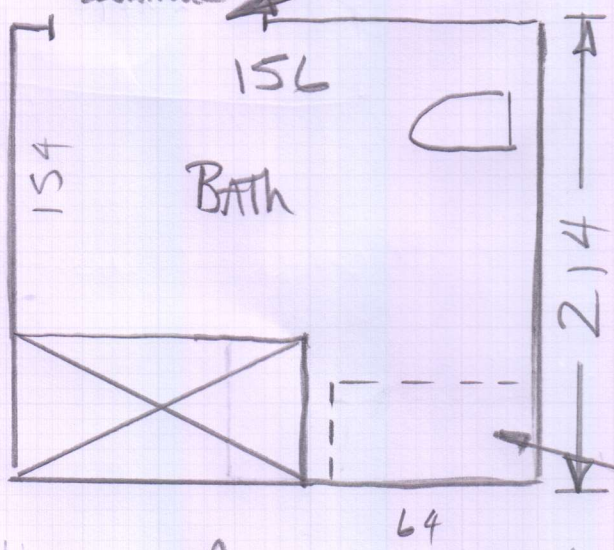

Job No: P28353
Name: Rystead Estates LTD
Address:

Tel:
Sheet: (1 of 1)

Appliances will be out

Designatex 2142
Platinum 2AK

= 295 x 200
= 59.0m²

Fit laminate trim (on site) at this doorway.

Hall
14mm Laminate

Designed Tiles
Col. DT/08

= 225 x 200
= 4.50m²

Lay 4mm ply over ex chipboard in Kitchen & Bath.
Apply white to perimeter & around Sanitaryware in Bathroom

* Call a unit 1 Griffin Gate, 135 LRR, SW15 if no one in the flat.