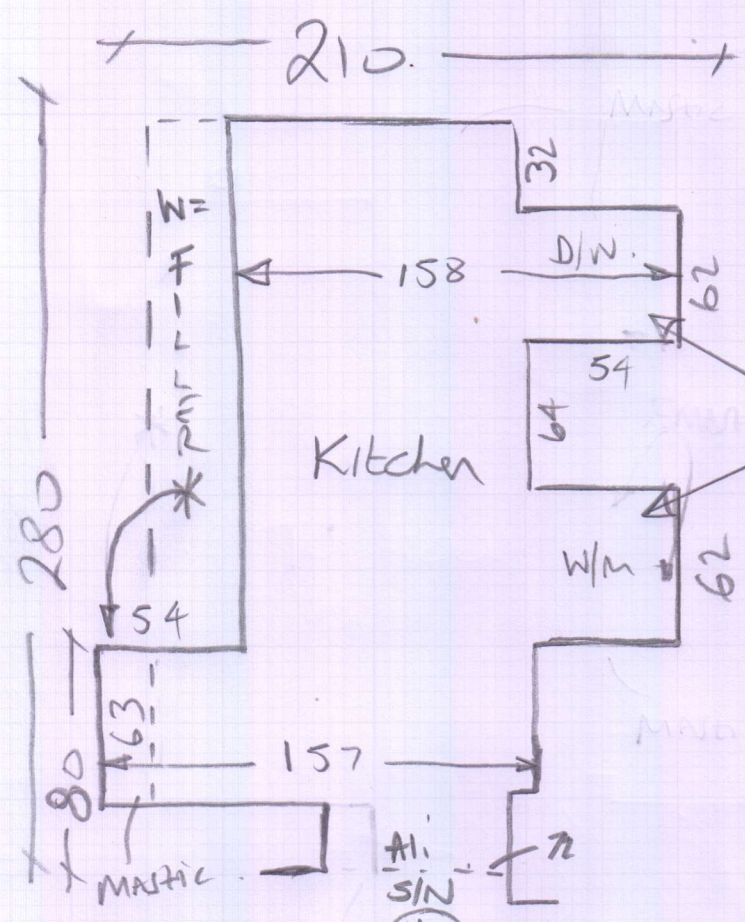

Job No: P28353
Name: Rystead Estates LTD
Address:

Tel:
Sheet: (1 of 1)

Appliances will be out

Designatex 2142
Platinum 2AK

= 295 x 200
= 59.0m²

Fit laminate trim (on site) at this doorway.

Hall
14mm Laminate

Designed Tiles
Col. DT/08

= 225 x 200
= 4.50m²

Lay 4mm ply over ex chipboard in Kitchen & Bath.
Apply white to perimeter & around Sanitaryware in Bathroom

* Call a unit 1 Griffin Gate, 135 LRR, SW15 if no one in the flat.