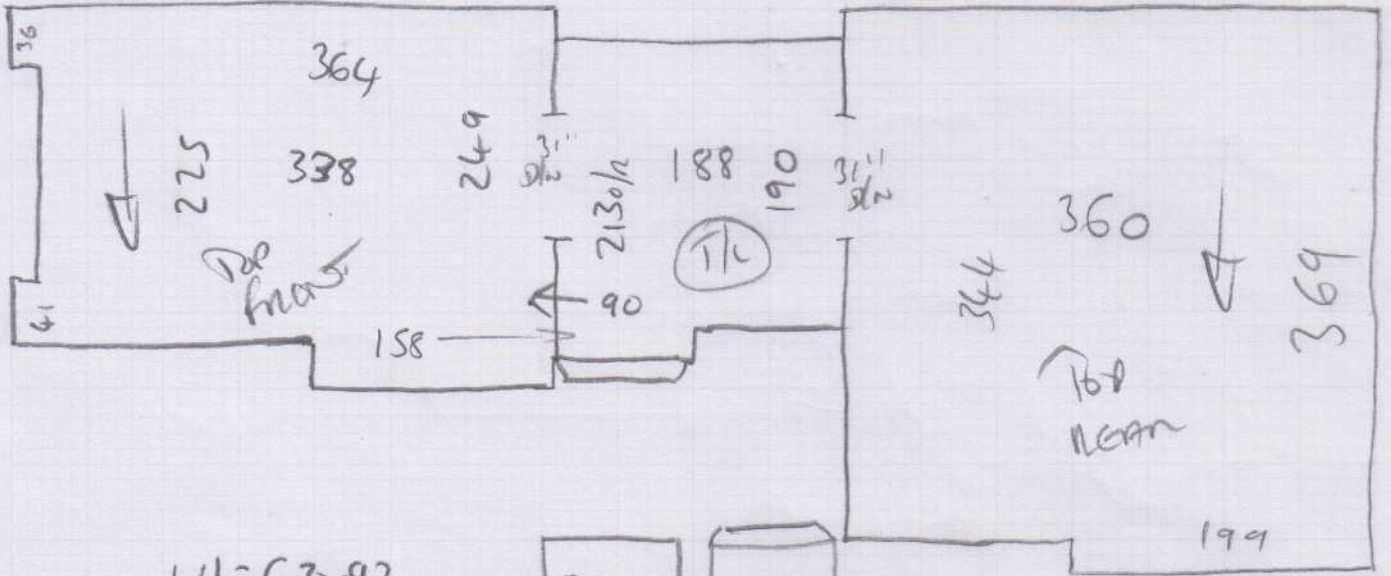

Job No: P28366  
 Name: KINGSMILL

Address:  
 Tel:  
 Sheet:

30FS

- W1 = 63 x 92
- W2 = 71 x 112
- W3 = 71 x 78
- W4 = 63 x 92
- W5 = 74 x 114
- W6 = 69 x 81

- W1 = 62 x 92
  - W2 = 70 x 110
  - W3 = 67 x 77
- (To Top Bathroom)