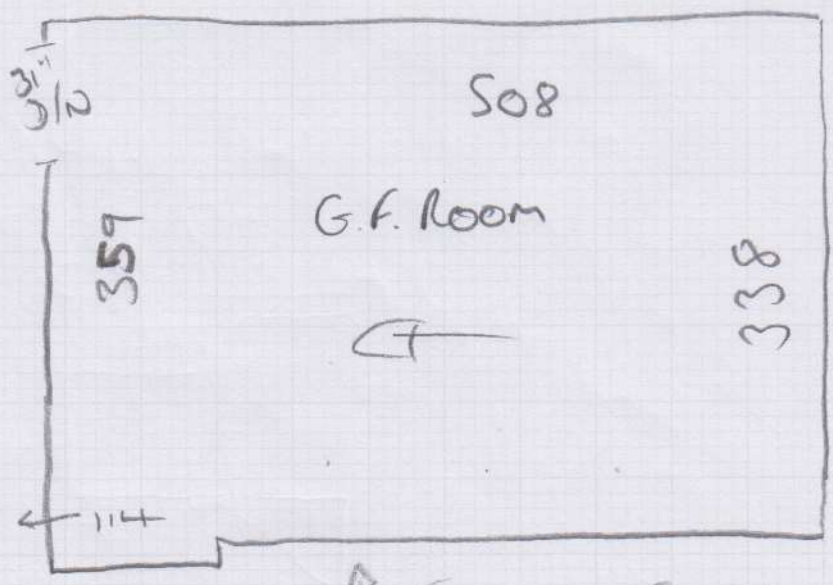

- W7 = 62 x 91
- W8 = 70 x 110
- W9 = 67 x 77
- W10 = 61 x 94
- W11 = 75 x 114
- W12 = 67 x 81

Job No: P28366  
Name: KINGSMILL

4 of 9

To KITCHEN

To G.F. HALL

(Low. Sub-Floor)

(D.G.f. Room)

mrcarpet