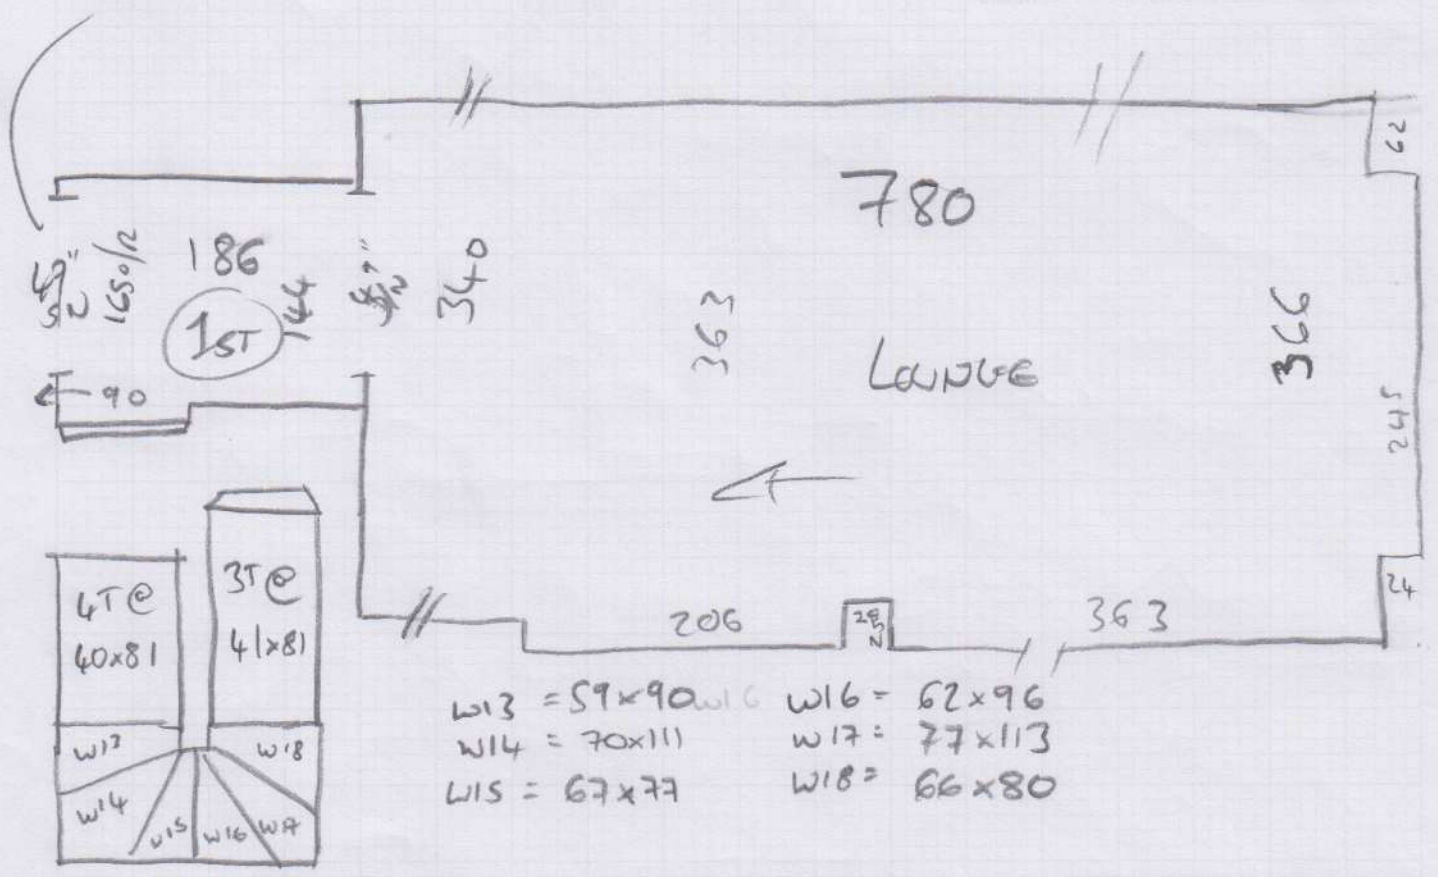

mrcarpets  
 Job No: P28366  
 Name: KINGSMILL  
 Address: (10FS)  
 Tel:  
 Sheet: of

ERISCALE HEARTLAND 50  
- STOUTPORT  
 1005 x 500  
 275 x 500  
 800 x 500  
 520 x 500  
2600 x 500

= 130m<sup>2</sup>

Job No: P28366  
 Name: KINGSMILL

Address:  
 Tel:  
 Sheet:

30FS

- W1 = 63 x 92
- W2 = 71 x 112
- W3 = 71 x 78
- W4 = 63 x 92
- W5 = 74 x 114
- W6 = 69 x 81

- W1 = 62 x 92
  - W2 = 70 x 110
  - W3 = 67 x 77
- (To Top Bathroom)

- W7 = 62 x 91
- W8 = 70 x 110
- W9 = 67 x 77
- W10 = 61 x 94
- W11 = 75 x 114
- W12 = 67 x 81

Job No: P28366  
Name: KINGSMILL

4 of 9

To KITCHEN

To G.F. HALL

(Low. Sub-Floor)

(D.G.f. Room)

mrcarpet