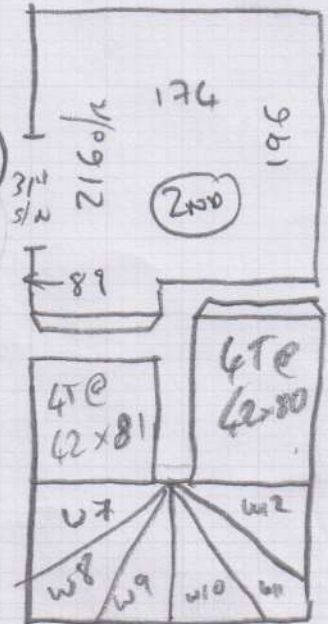

mrcarpets  
 Job No: P28366  
 Name: KINGSMILL  
 Address: (10FS)  
 Tel:  
 Sheet: of

ERISCALE HEARTLAND 50  
- STOUTPORT  
 1005 x 500  
 275 x 500  
 800 x 500  
 520 x 500  
2600 x 500

= 130m<sup>2</sup>

Job No: P28366  
 Name: KINGSMILL

Address:  
 Tel:  
 Sheet:

30FS

- W1 = 63 x 92
- W2 = 71 x 112
- W3 = 71 x 78
- W4 = 63 x 92
- W5 = 74 x 114
- W6 = 69 x 81

- W1 = 62 x 92
  - W2 = 70 x 110
  - W3 = 67 x 77
- (To Top Bathroom)

- W7 = 62 x 91
- W8 = 70 x 110
- W9 = 67 x 77
- W10 = 61 x 94
- W11 = 75 x 114
- W12 = 67 x 81

Job No: P28366  
Name: KINGSMILL

4 of 9

To KITCHEN

To G.F. HALL

(Low. Sub-Floor)

(D.G.f. Room)

mrcarpet