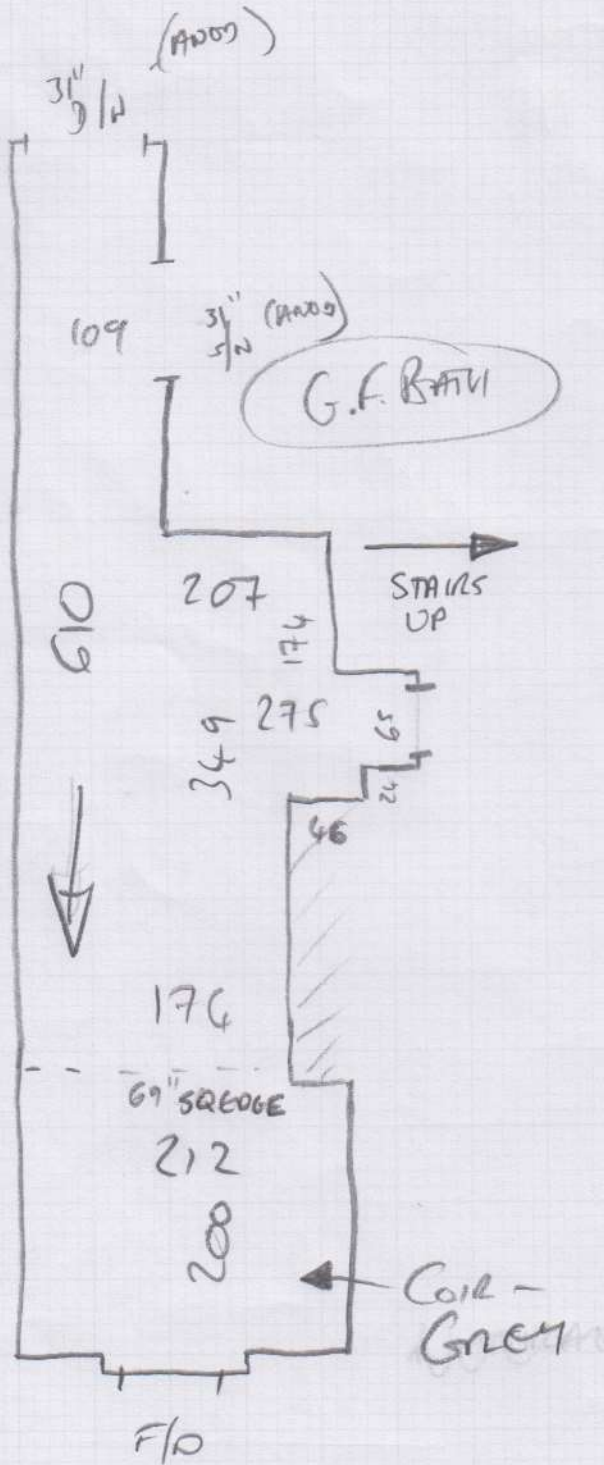

mrcarpets  
 Job No: P28366  
 Name: KINGSMILL  
 Address: (10FS)  
 Tel:  
 Sheet: of

ERISCALE HEARTLAND 50  
- STOUTPORT  
 1005 x 500  
 275 x 500  
 800 x 500  
 520 x 500  
2600 x 500

= 130m<sup>2</sup>

120

W1

80

120

W3

85

120

W4

Job No: P28366  
 Name: KINGSMILL

Address:  
 Tel:  
 Sheet:

30FS

- W1 = 63 x 92
- W2 = 71 x 112
- W3 = 71 x 78
- W4 = 63 x 92
- W5 = 74 x 114
- W6 = 69 x 81

- W1 = 62 x 92
  - W2 = 70 x 110
  - W3 = 67 x 77
- (To Top Bathroom)

- W7 = 62 x 91
- W8 = 70 x 110
- W9 = 67 x 77
- W10 = 61 x 94
- W11 = 75 x 114
- W12 = 67 x 81

Job No: P28366  
Name: KINGSMILL

4 of 9

To KITCHEN

To G.F. HALL

(Low. Sub-Floor)

(D.G.f. Room)

mrcarpet