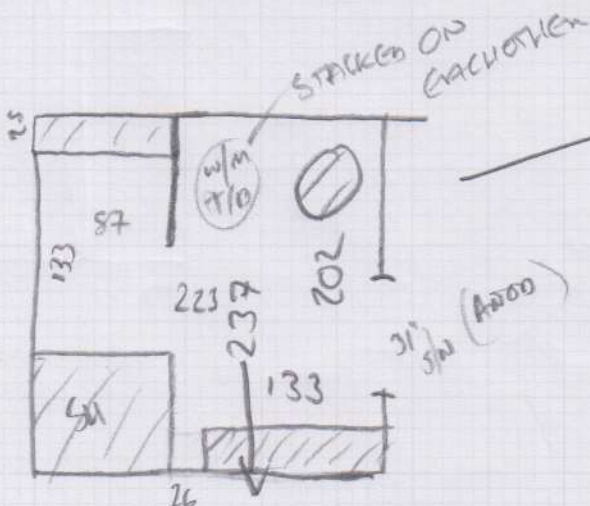

Modern Style

MS/IS Atelier white

Over CONC

31 1/2 SW (A100)