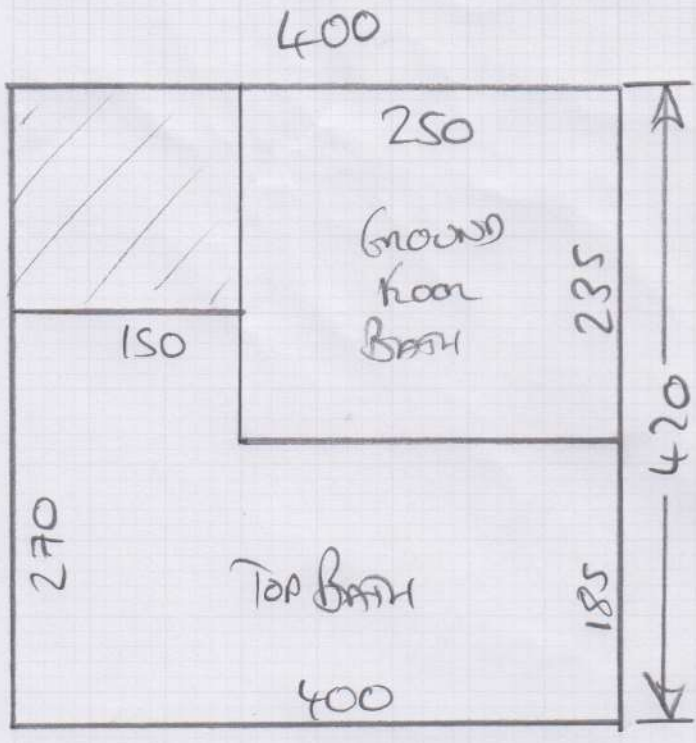

Job No: P28366
Name: KINGSMILL
Address:
Tel: (10F2)
Sheet:

MODERN STYLE
- MC/15 ATELIER WHITE

← Carpet Area = 420×400

$= 16.8m^2$

TITANIUM KT
- ARCADIA 7034

KITCHEN 370×300

$= 11.1m^2$

* COLLECT KEYS FROM MAIN HOUSE (NEXT DOOR).

* OK TO PARK ON DRIVEWAY OF MAIN HOUSE.

Modern Style

MS/IS

Atelier
white

Over CHIPBOARD
WITH SOME LIGES

- LAY HARDBOARD PREP

Job No: P28366
Name: KINGSMILK

Address:

2092

Tel:

Sheet:

Titanium XT

Col. Arcadia 7034

Over TRICKY

Modern Style

MS/IS Atelier white

Over CONC

31 1/2 SW (A100)