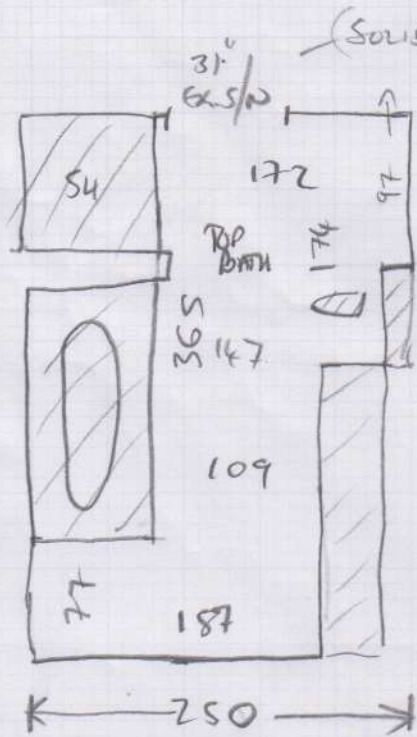

Job No: P28366
Name: KINGSMILL
Address:
Tel: (10F2)
Sheet:

MODERN STYLE
- MC/15 ATELIER WHITE

← Carpet Area = 420×400

$= 16.8m^2$

TITANIUM KT
- ARCADIA 7034

KITCHEN 370×300

$= 11.1m^2$

* COLLECT KEYS FROM MAIN HOUSE (NEXT DOOR).

* OK TO PARK ON DRIVEWAY OF MAIN HOUSE.

Modern Style

MS/IS

Atelier
white

Over CHIPBOARD
WITH SOME LIGES

- LAY HARDBOARD PREP

Job No: P28366
Name: KINGSMILK

Address:

2092

Tel:

Sheet:

Titanium XT

Col. Arcadia 7034

Over TRICKY

Modern Style

MS/IS Atelier white

Over CONC

31 1/2 SW (A100)