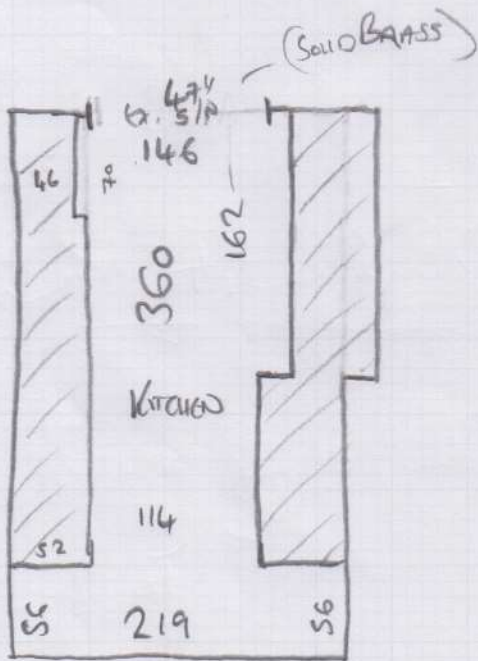

Job No: P28366
Name: KINGSMILL
Address:
Tel: (10F2)
Sheet:

MODERN STYLE
- MC/15 ATELIER WHITE

← Carpet Area = 420×400

$= 16.8m^2$

TITANIUM KT
- ARCADIA 7034

KITCHEN 370×300

$= 11.1m^2$

* COLLECT KEYS FROM MAIN HOUSE (NEXT DOOR).

* OK TO PARK ON DRIVEWAY OF MAIN HOUSE.

Modern Style

MS/IS

Atelier
white

Over CHIPBOARD
WITH SOME LIGES

- LAY HARDBOARD PREP

Job No: P28366
Name: KINGSMILK

Address:

2092

Tel:

Sheet:

Titanium XT

Col. Arcadia 7034

Over TRICKY

Modern Style

MS/IS Atelier white

Over CONC

31 1/2 SW (A100)