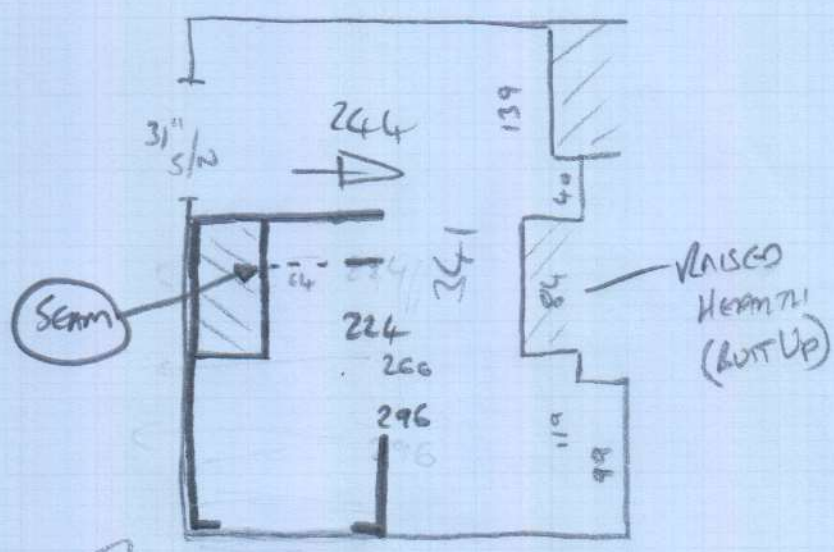

Job No: B8371
 Name: FENNER
 Address: 10x1
 Tel:
 Sheet:

1st floor Middle Bedroom

SOFT VELVET
 - SV-661
 305 x 400
 = 12.2m²

All measurements are 1.5 to door.

CABIN BED - FIT AROUND & UP TO AS BEST POSSIBLE.

- SEAM BETWEEN CABIN BED & WARDROBE

DRAWN ON CONC PIECE - COST TO FIX.