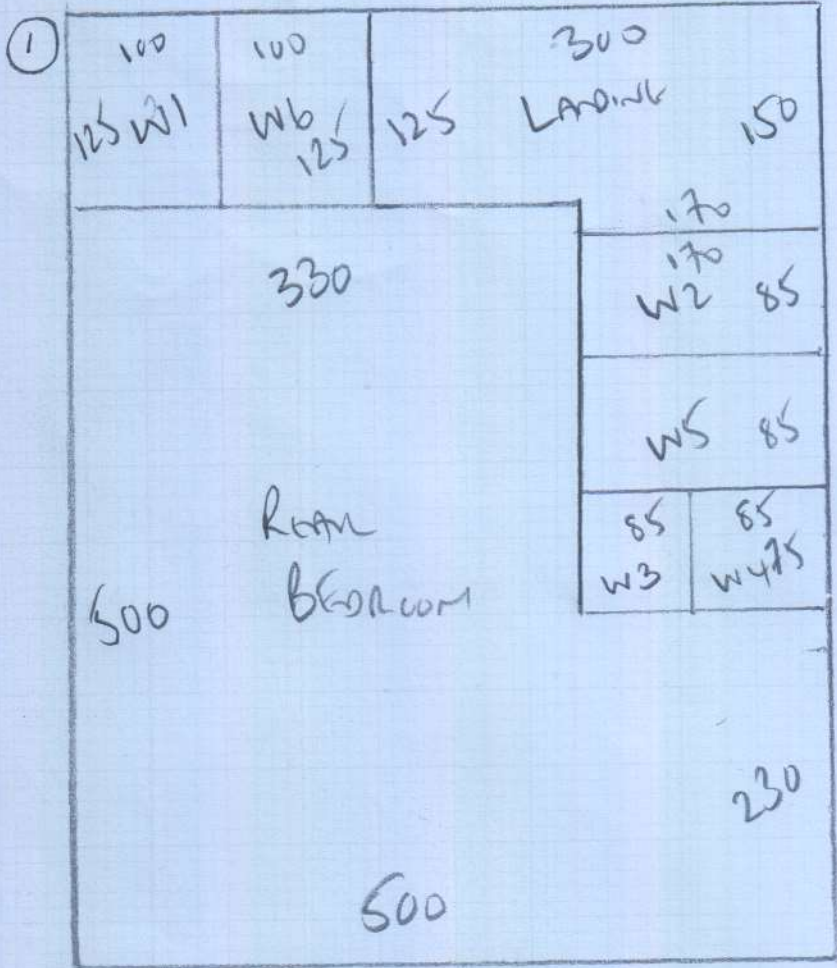

Carpets

Billy 2/7-157 call

P 28372
SHEAR
5 GRADE MANS
DEODAR ROAD
SWIS 2nd

lot 2

WEST END
'PACIFIC'
Color Swam

Ran 1 625 x 500
Ran 2 325 x 500
950 x 500

47.50m²

P28372
 SHOWER
 5 BLADE MOWS
 DEBBAR KAD
 SWIS 2NF

2 of 2

- WOOD FLOOR
 TOILET FLOOR LAMINATE
- w6 72 x 82
 - w5 73 x 112
 - w4 62 x 75
 - 77
 - 45 x 77
 - w3 66 x 78
 - w2 80 x 112
 - w1 67 x 93
 - x