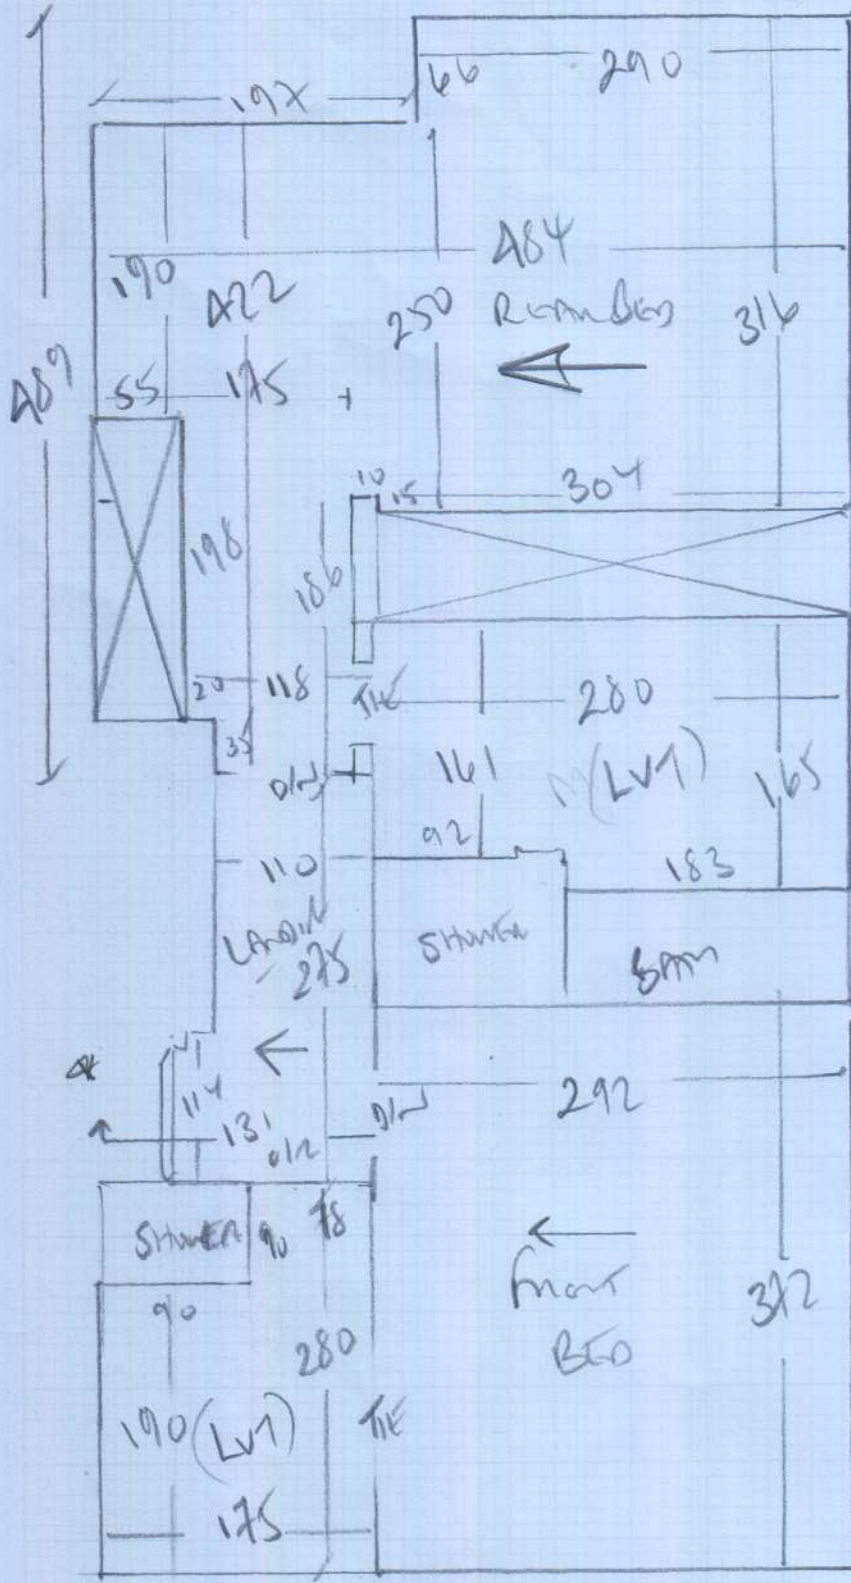

Carpets

Billy 2/7-157 call

P 28372
SHEAR
5 GRADE MANS
DEODAR ROAD
SWIS 2nd

lot 2

WEST END
'PACIFIC'
Color Swam

Ran 1 625 x 500
Ran 2 325 x 500
950 x 500

47.50m²

P28372
 SHOWER
 5 BLADE MOWS
 DEBBAR KAD
 SWIS 2NF

2 of 2

- WOOD FLOOR
 TOILET FLOOR LAMINATE
- w6 72 x 82
 - w5 73 x 112
 - w4 62 x 75
 - 77
 - 45 x 77
 - w3 66 x 78
 - w2 80 x 112
 - w1 67 x 93
 - x