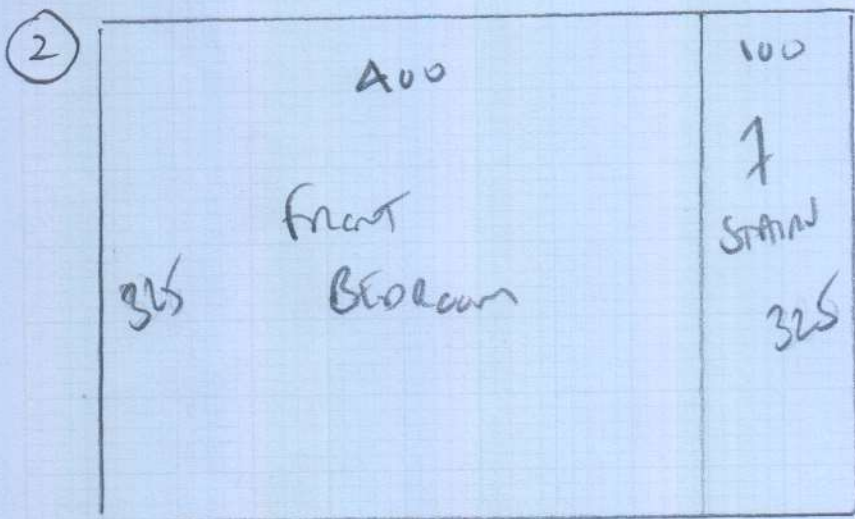

Carpets

Billy 2/7-157 call

P 28372
SHEAR
5 GRADE MANS
DEODAR ROAD
SWIS 2nd

lot 2

WEST END
'PACIFIC'
Color Swam

Ran 1 625 x 500
Ran 2 325 x 500
950 x 500

47.50m²

P28372
 SHOWER
 5 BLADE MOWS
 DEBBAR KAD
 SWIS 2NF

2 of 2

- WOOD FLOOR
 TOILET FLOOR LAMINATE
- w6 72 x 82
 - w5 73 x 112
 - w4 62 x 75
 - 77
 - 45 x 77
 - w3 66 x 78
 - w2 80 x 112
 - w1 67 x 93
 - x