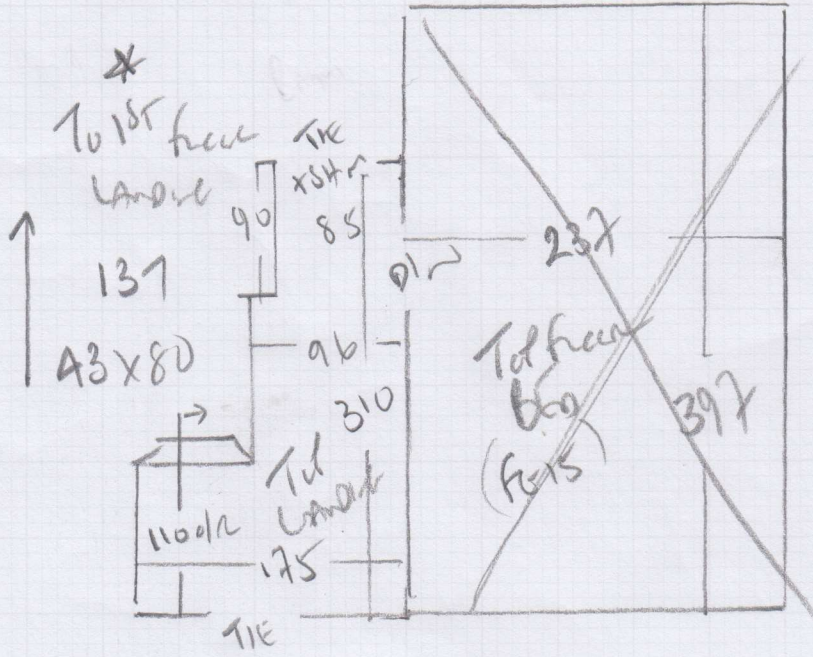

Job No: P28374  
 Name: WALLACE + CO  
 Address: FMS A  
 9 MERRISE ROAD  
 Tel: SW18 1ND  
 Sheet: **1 of 2**

GALA - ASU BROWN

650 x 400  
**26 m<sup>2</sup>**

CAR MAT - NATURAL  
 120 x 200m

\* UPRIFT EX CRT + U/LAN &  
 LEAVE OUTSIDE FOR  
 DISPOSAL BY OTHERS (NOT US!)