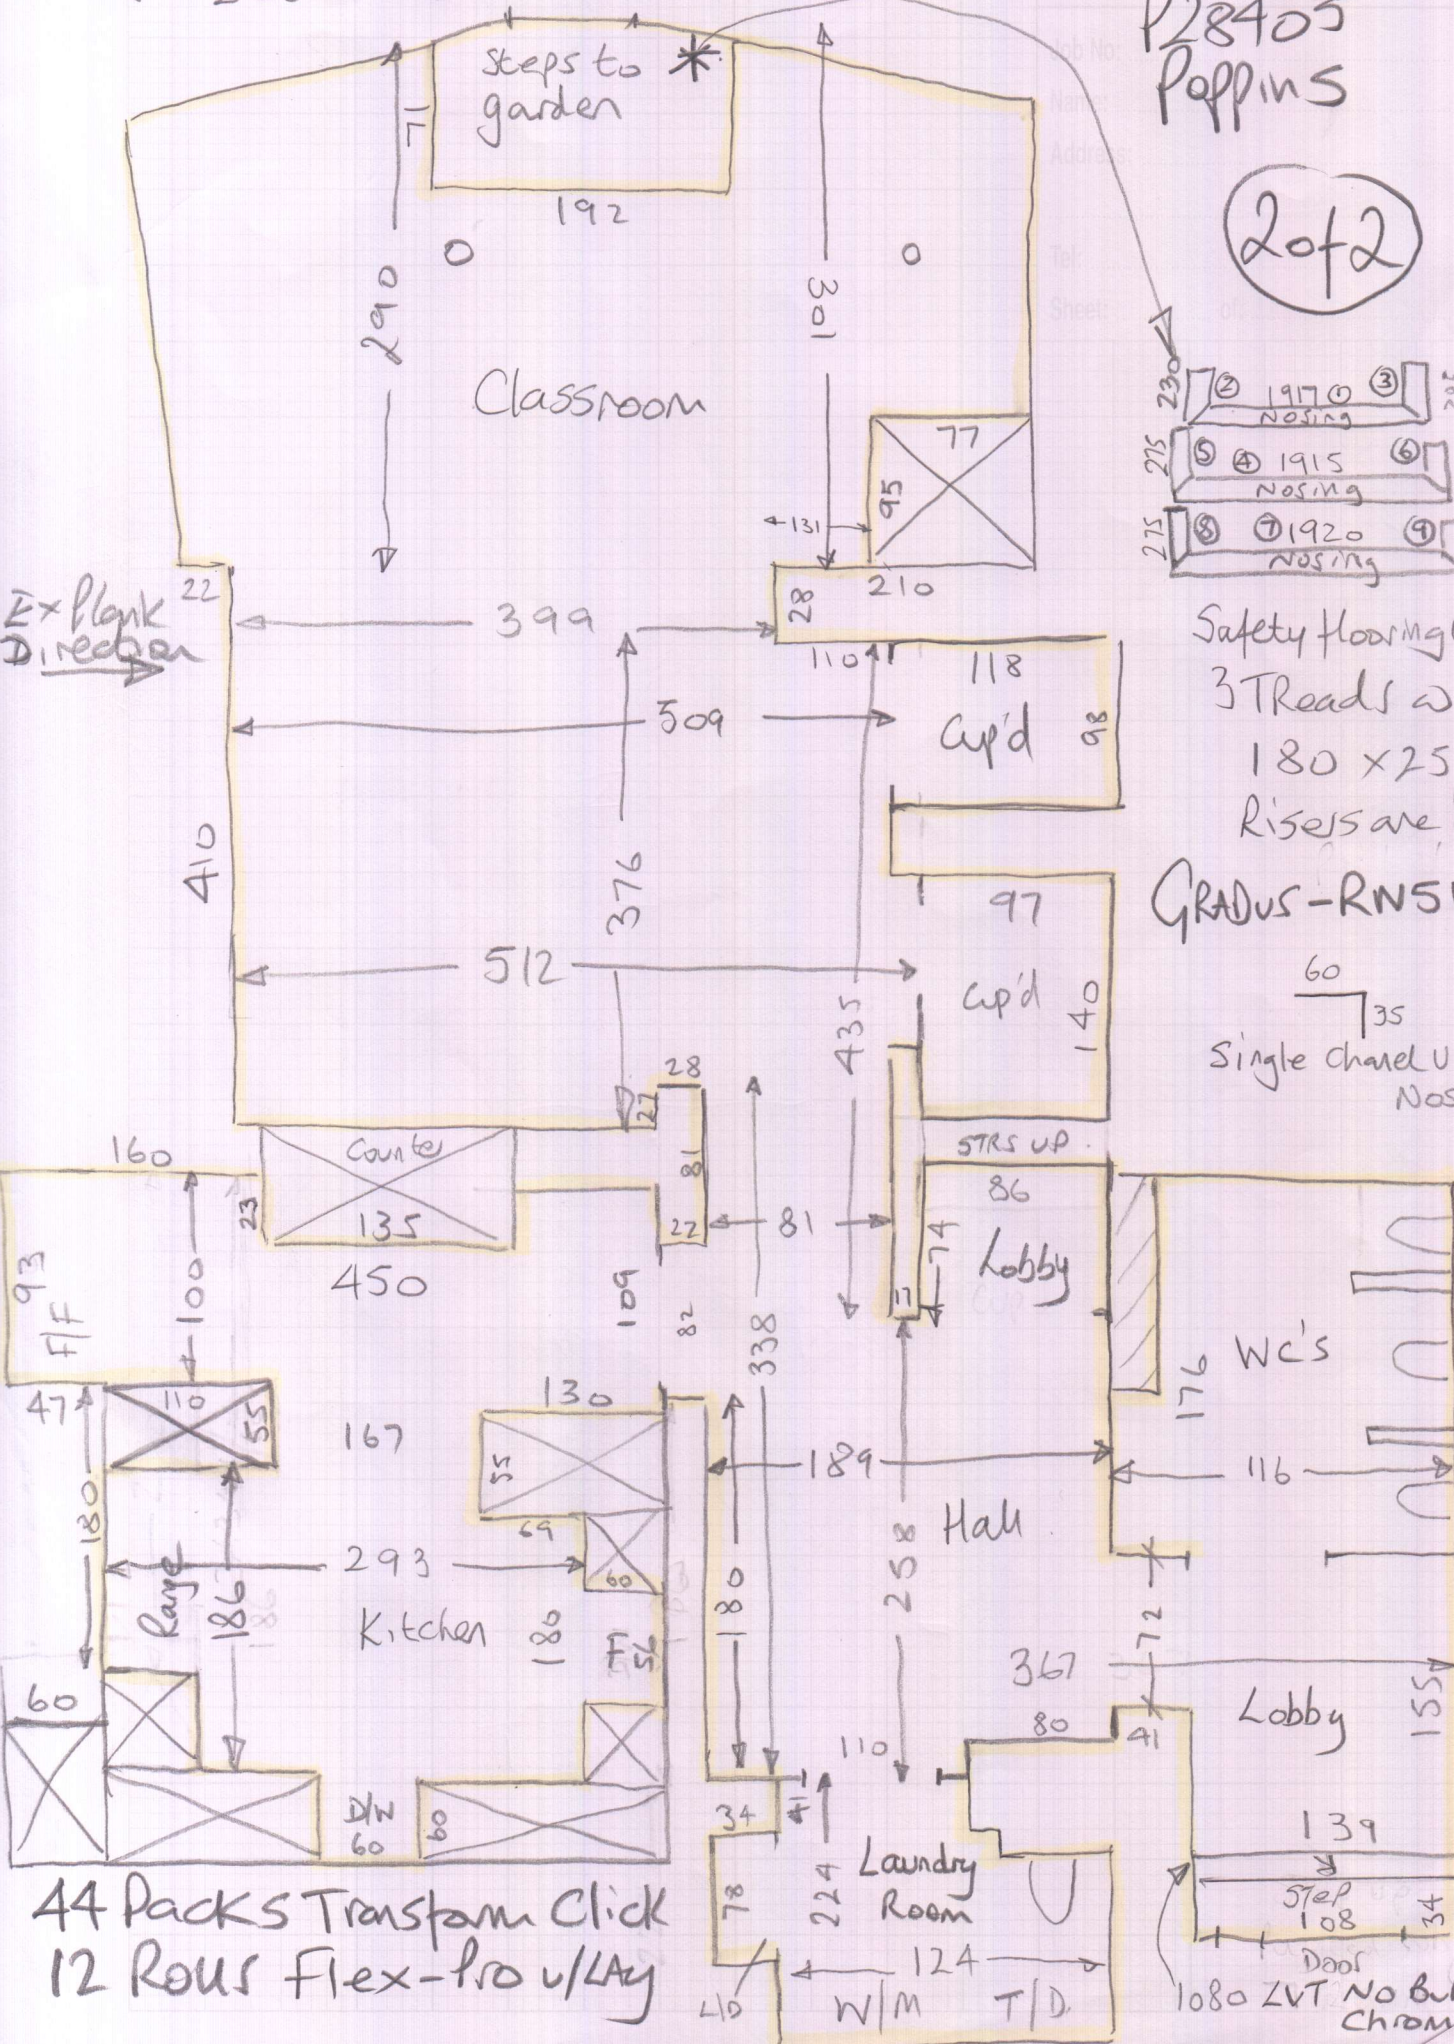

Basement

673  
253

P28405  
Peppins

2 of 2

Safety flooring (MAREL)  
3 Reads w  
180 x 25  
Risers are Painted

GRADUS-RNS11

60  
35  
Single channel UPVC  
Nosings

44 Packs Transfarm Click  
12 Rolls Flex-Pro u/Lay

**Please supply the following GRADUS nosings ASAP.**

Profile: RN511 Canvas  
Insert: Xtra-grip Pumice  
Drill & Plug: Yes  
Supply Screws: Yes  
Needed by: Tuesday 14<sup>th</sup> August latest

Please cut & number as detailed below

1	1937mm		
2	250mm		
3	305mm		
4	1935mm		
5	295mm		
6	295mm		
7	1940mm		
8	295mm		
9	295mm		
<b>Total</b>	7.547 Lin mtrs		

\* Nosings for  
Basement stairs  
to back garden.

**Delivery & Invoice address: -**