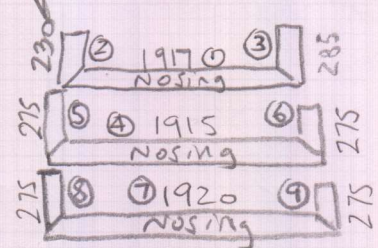

Basement

673  
253

P28405  
Peppins

2 of 2

Safety flooring (MAREL)  
3 Reads w  
180 x 25  
Risers are Painted

GRADUS-RNS11

60  
35  
Single channel UPVC  
Nosings

44 Packs Transfarm Click  
12 Rolls Flex-Pro u/Lay