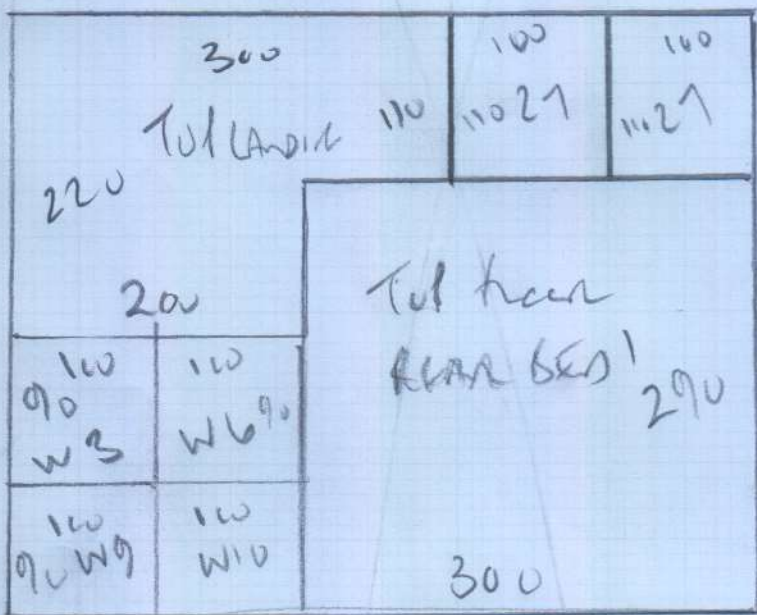

500

P28411  
 BROTHER  
 1 CORNER LIGHT WARM  
 W4 217

1 of 3

CHAGAN

COVER 129

Row 1 470 x 500  
 Row 2 470 x 500  
 Row 3 210 x 500  
 Row 4 360 x 500  
 Row 5 1450 x 500  
 = 72.5m<sup>2</sup>

Rolls Do Column  
 BEST QUALITY  
 151684 and  
 BOTH PICES

\* Row 1, 2 + 3 From Row No. 05038/73  
 Row 4 from Row No. 27068/28

Job No: P28411  
Name: BRADY  
16000000000000000000  
WK 217

20 of 3