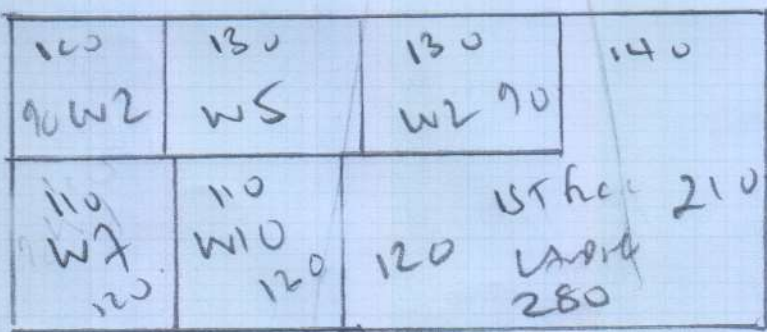

500

P28411  
 BROTHER  
 1 CORNER LIGHT WARM  
 W4 217

1 of 3

CHAGAN

COVER 129

Row 1 470 x 500  
 Row 2 470 x 500  
 Row 3 210 x 500  
 Row 4 360 x 500  
 Row 5 1450 x 500  
 = 72.5m<sup>2</sup>

Rolls Do Column  
 BEST QUALITY  
 151684 and  
 BOTH PICES

\* Row 1, 2 + 3 From Row No. 05038/73  
 Row 4 from Row No. 27068/28

Job No: P28411  
Name: BRADY  
16000000000000000000  
WK 217

20 of 3