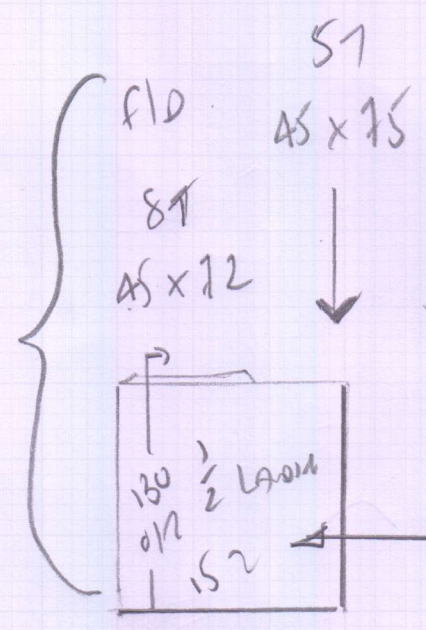

Keystrom: - Rystead estates  
 Unit 1 Griffin Gate  
 135 Lower Richmond Rd  
 SW15

mrcarpets  
 Job No: P28420  
 Name: RYESTEAD LTD  
 Address: First floor flat  
 66 BENDENHOLM RD  
 SW15 1JU  
 Tel:  
 Sheet: of 10/1

Fit new Carpet to 1st flight + 1/2 LAND

BOTTOM STEP of 1st flight DAMAGED BY TENANTS CAT

\* Use existing Carpet from this landing to replace damaged steps on 2nd flight

80	80	80	160
3T	3T	3T	1/2 LAND 0
			152

Easicare TWIST  
Col. EASY-24

= 150 x 400  
 = 60m<sup>2</sup>

Re-use ex u/LAY + 5/1e