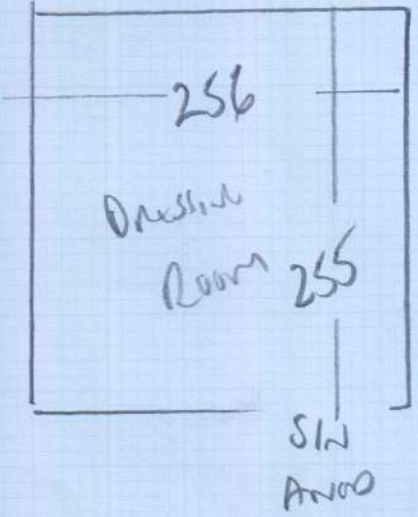

Job No: P25424
 Name: RUDDICK
 Address: 79 KENILWORTH CT
 Lower Richmond Road
 SW15 1HA
 Sheet: 1 of 1

Pompadour
Color Content
 REMNANT SIZE 260x400

Carpet from
 ANCO Strip + upgrade cost to brass
 units + DISINE CARPET on old RUDDICK UNIT