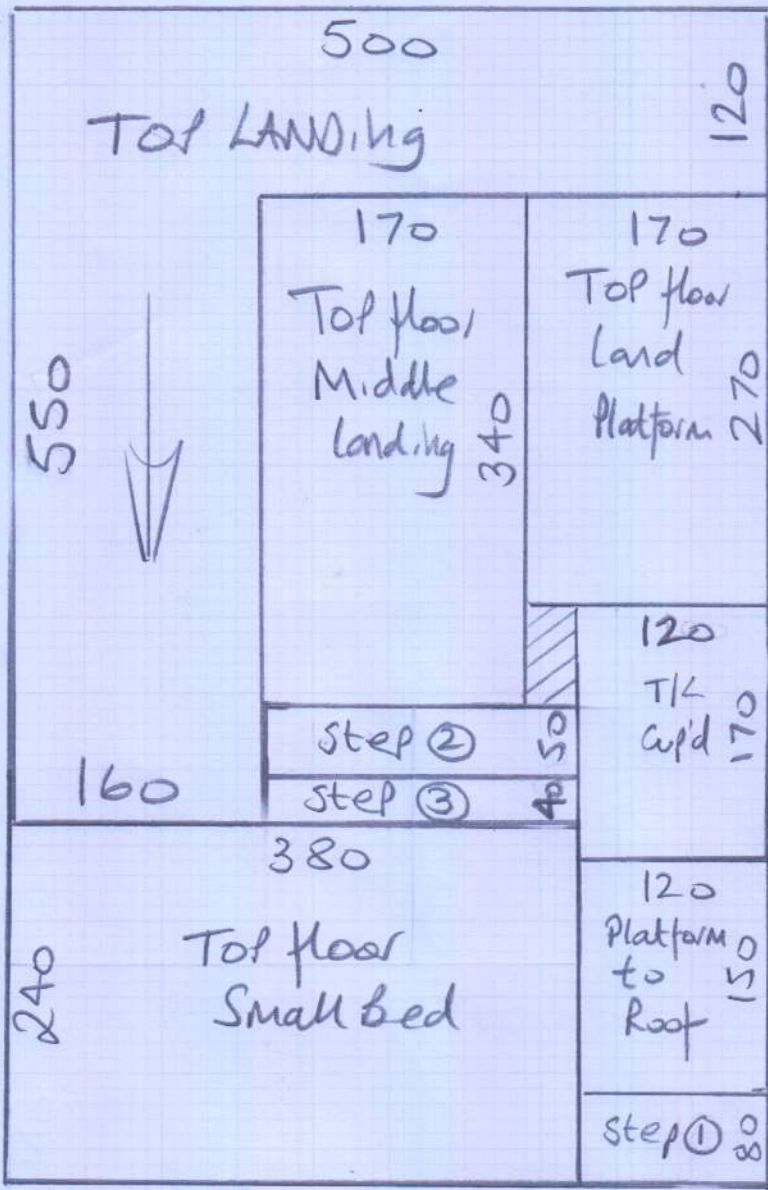

①

Job No: P28431
 Name: Warrlow

① of 6

Chagall 'Clearance'
 Col. 124

TOP front LH Bed 670 x 500
 TOP Back = 595 x 500
 Cut Plan ① 1380 x 500
 Cut Plan ② 790 x 500
 Cut Plan ③ 3435 x 500
 Cut Plan = 171.75m²

210.75m²
 = 210.75m²

300 = 600
 500
 1500
 4000
 2900
 500

②

mrcarpets
 Job No: P28431
 Name: Warrilow
 Address:
 Tel:
 Sheet: 2 of 6

incarpent

P28431
Warrilow

30/6

Tread only
Riser painted

Top floor

RAD on 12mm ply

RAD on 12mm ply (Front)

RAD on 12mm ply

Top floor

P28431
Warrilow

406

P28431
Warrilow

5 of 6

Top floor