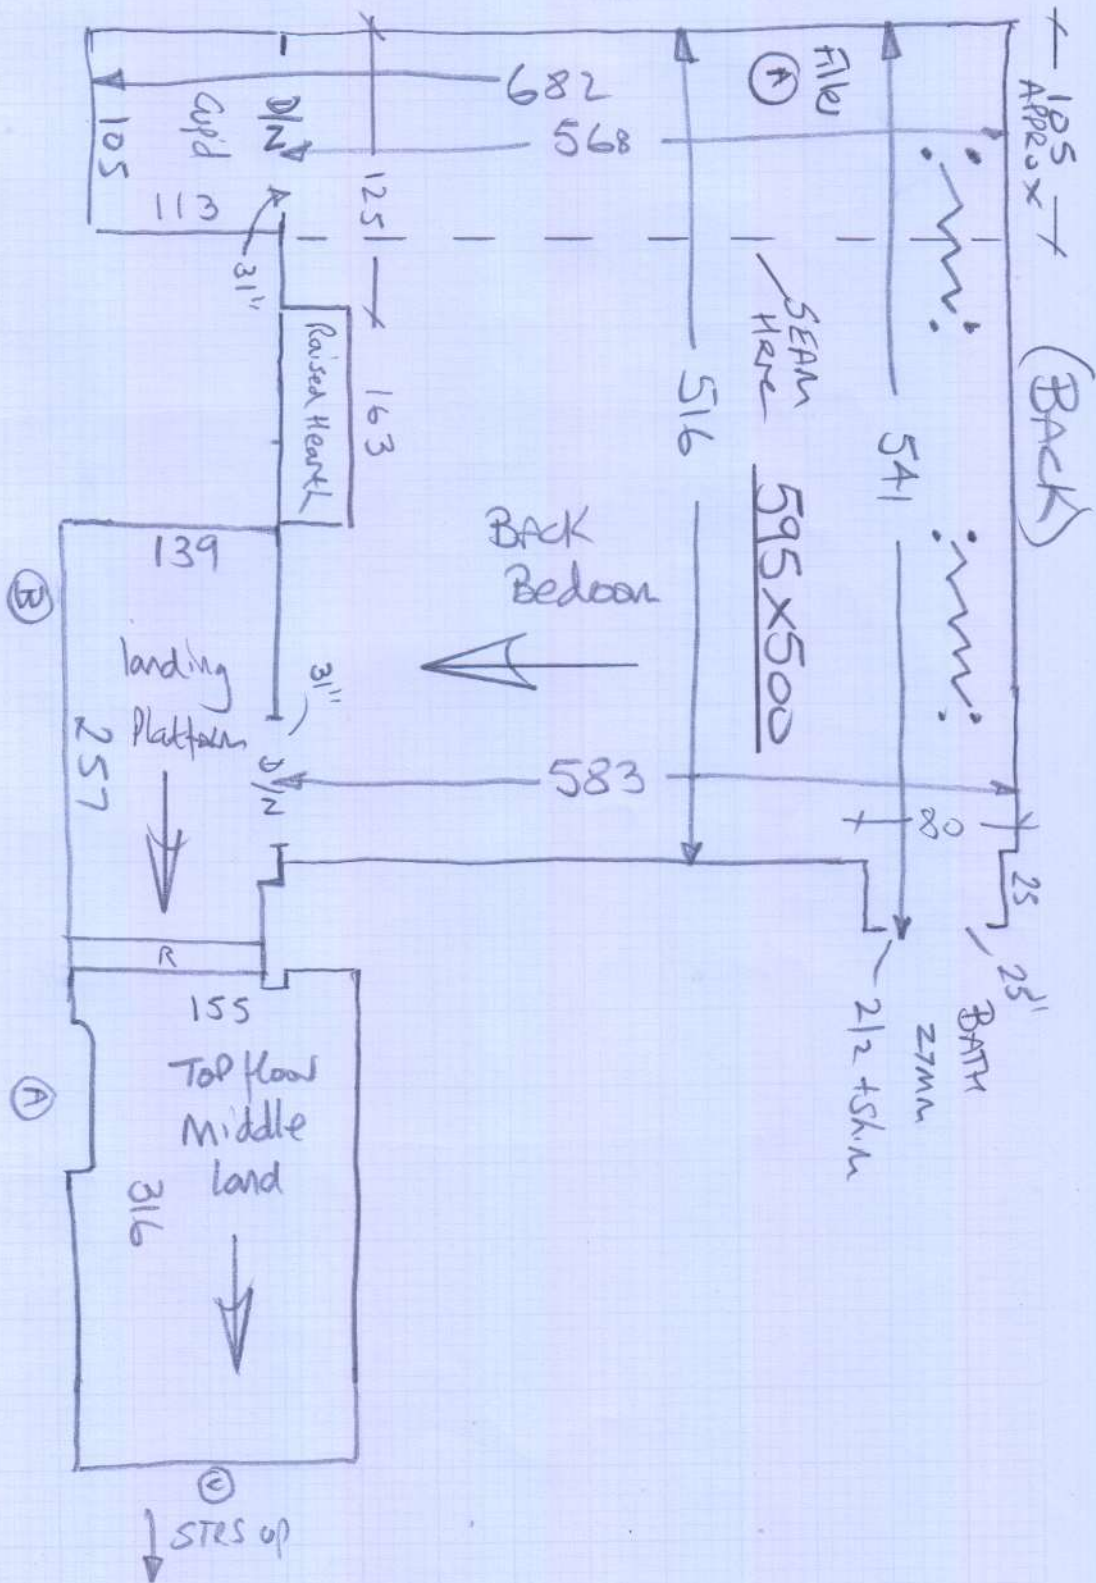

①

Job No: P28431
 Name: Warrlow

① of 6

Chagall 'Clearance'
 Col. 124

TOP front LH Bed 670 x 500
 TOP Back = 595 x 500
 Cut Plan ① 1380 x 500
 Cut Plan ② 790 x 500
 Cut Plan ③ 3435 x 500
 Cut Plan = 171.75m²

210.75m²
 = 210.75m²

300 = 600
 500
 1500
 4000
 2900
 500

②

mrcarpets
 Job No: P28431
 Name: Warrilow
 Address:
 Tel:
 Sheet: 2 of 6

incarpent

P28431
Warrilow

30/6

Tread only
Riser painted

Top floor

RAD on 12mm ply

RAD on 12mm ply (Front)

RAD on 12mm ply

Top floor

P28431
Warrilow

406

P28431
Warrilow