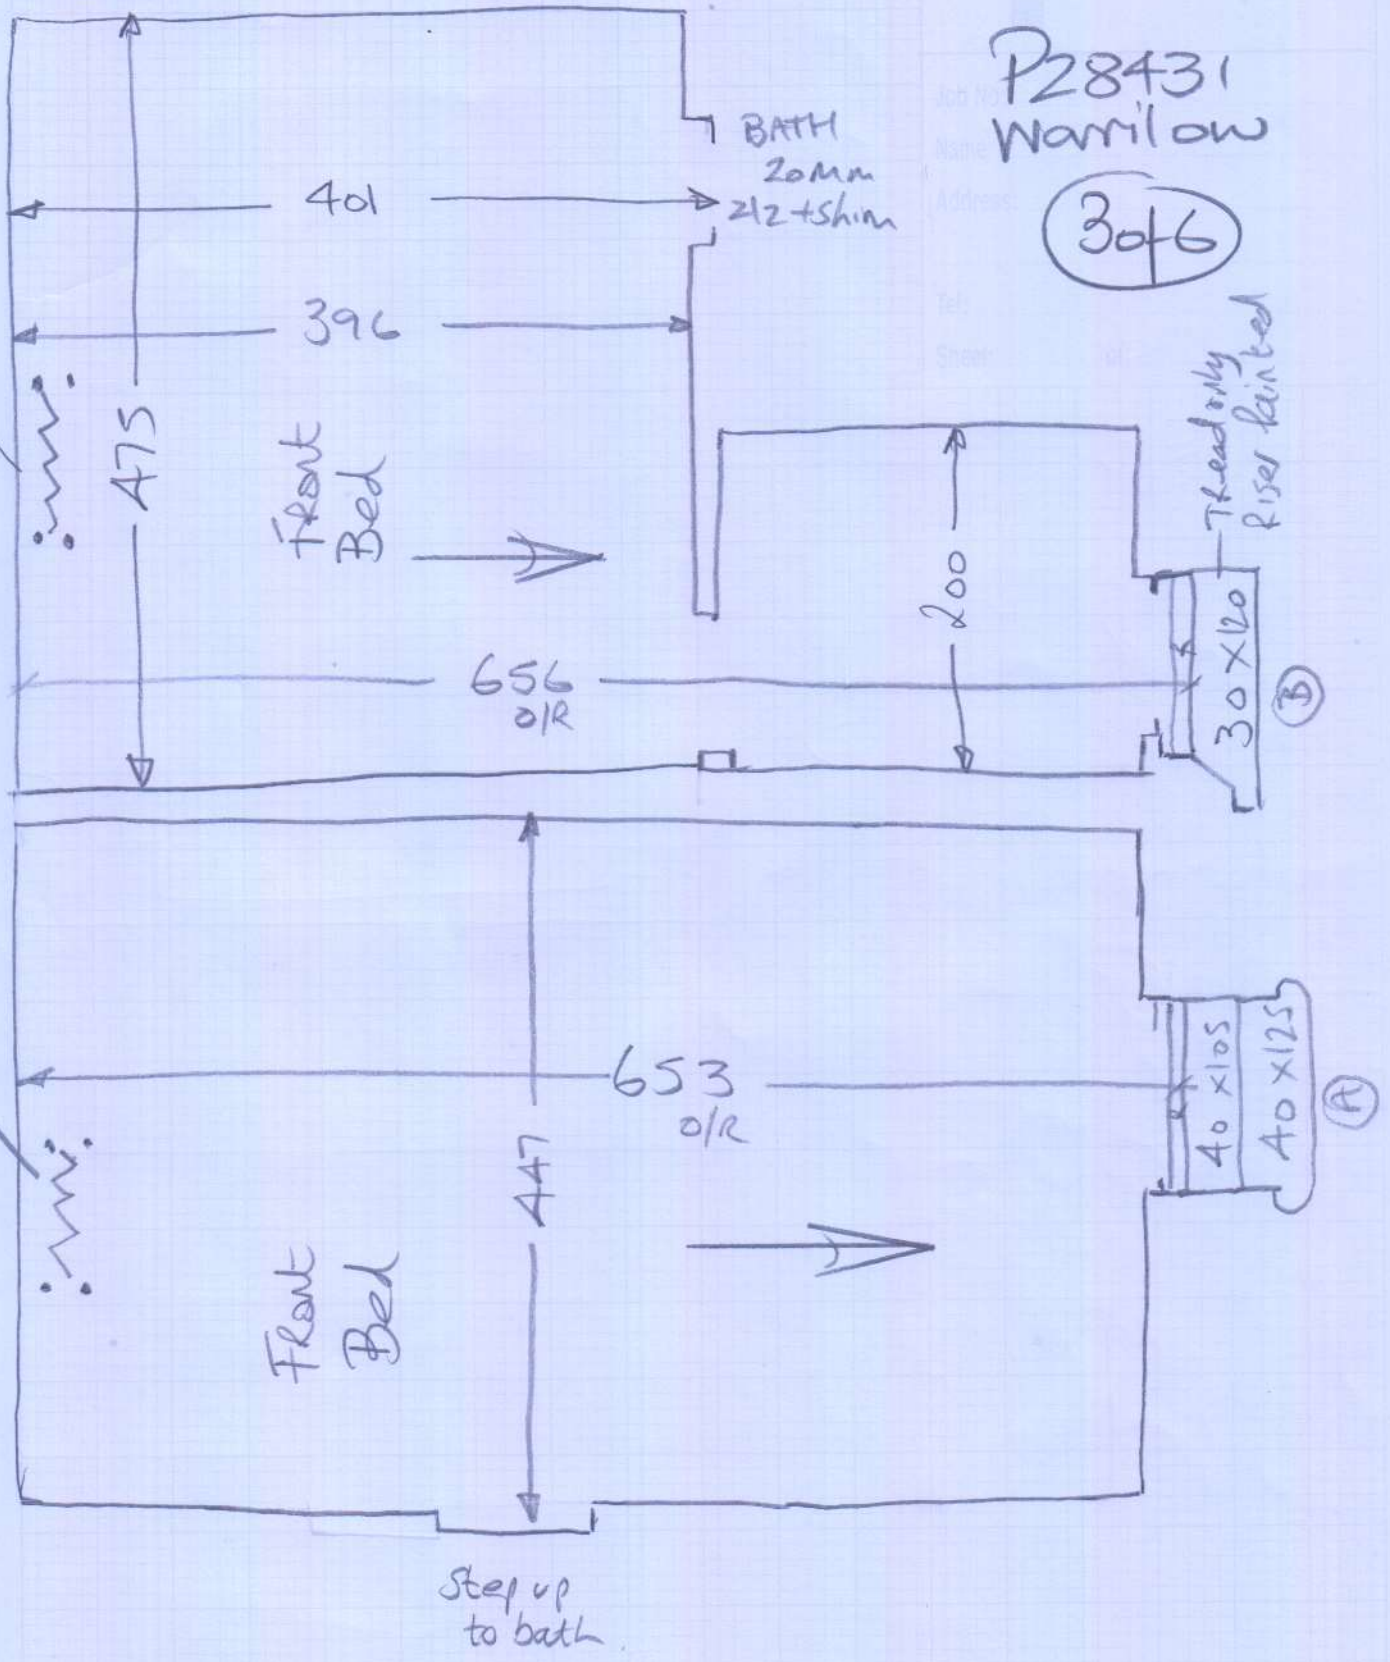

①

Job No: P28431
 Name: Warrlow

① of 6

Chagall 'Clearance'
 Col. 124

TOP front LH Bed 670 x 500
 TOP Back = 595 x 500
 Cut Plan ① 1380 x 500
 Cut Plan ② 790 x 500
 Cut Plan ③ 3435 x 500
 Cut Plan = 171.75m²

210.75m²
 = 210.75m²

300 = 600
 500
 1500
 4000
 2900
 500

②

mrcarpets
 Job No: P28431
 Name: Warrilow
 Address:
 Tel:
 Sheet: 2 of 6

incarpent

P28431
Warrilow

30/6

Tread only
Riser painted

Top floor

RAD on 12mm ply

RAD on 12mm ply (Front)

RAD on 12mm ply

Top floor

P28431
Warrilow

406

P28431
Warrilow