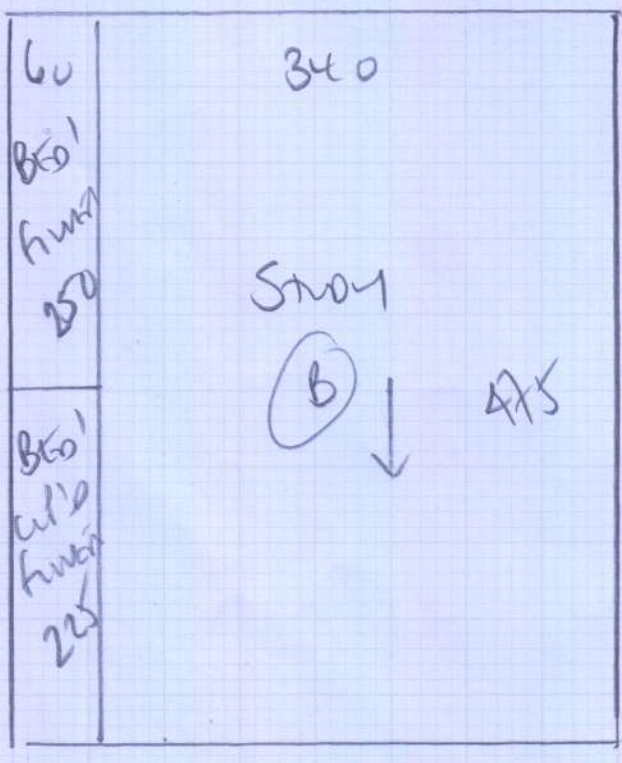

①

mrcarpet
 P28433
 Karen Mareluk
 Address: 14 PARKMEAD
 SW15 5BS
 Tel:
 Sheet of: **lot 3**

Sloane TWIST
Col. SKO-4227

- PLAN 1 770 x 400
- PLAN 2 475 x 400
- PLAN 3 435 x 400
- BED 1 540 x 400
- BED 3 540 x 400
- 2760 x 400

②

110.40m²

ORDERED ROLL 30m x 400

*Seam all doorways

P28433

Karen Maze Int

14 Arkmead

SWIS SBS

Tel:

Sheet

2 of 3