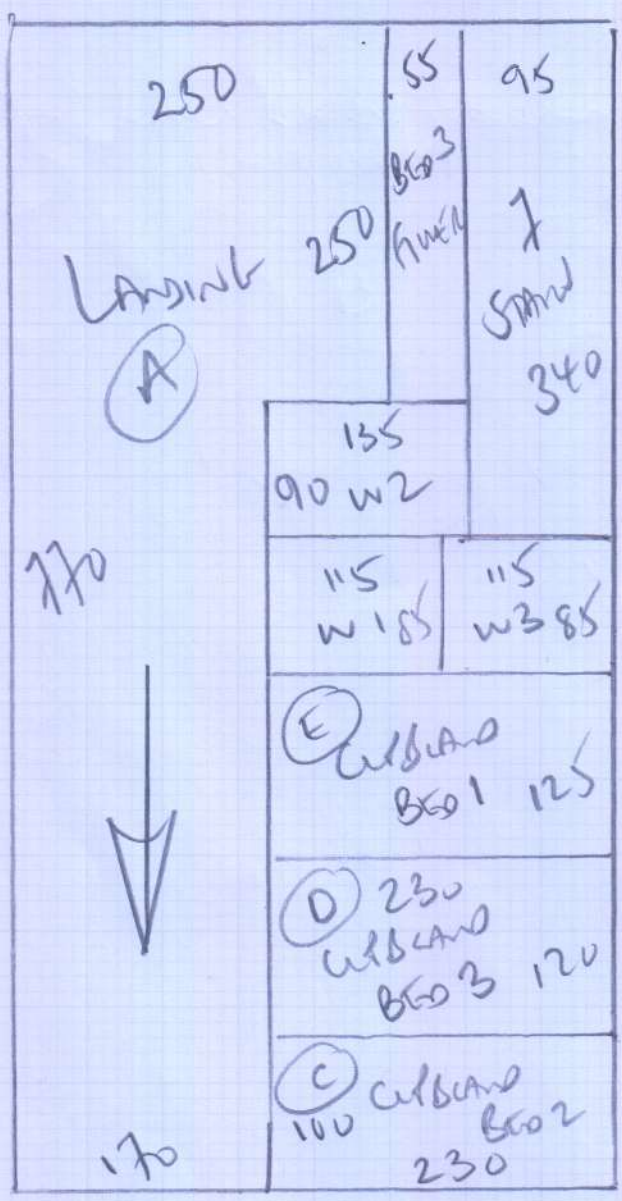

①

mrcarpet
 P28433
 Karen Mareluk
 Address: 14 PARKMEAD
 SW15 5BS
 Tel:
 Sheet of: **lot 3**

Sloane TWIST
Col. SKO-4227

- PLAN 1 770 x 400
- PLAN 2 475 x 400
- PLAN 3 435 x 400
- BED 1 540 x 400
- BED 3 540 x 400
- 2760 x 400

②

110.40m²

ORDERED ROLL 30m x 400

*Seam all doorways

P28433

Karen Maze Int

14 Arkmead

SWIS SBS

Tel:

Sheet

2 of 3