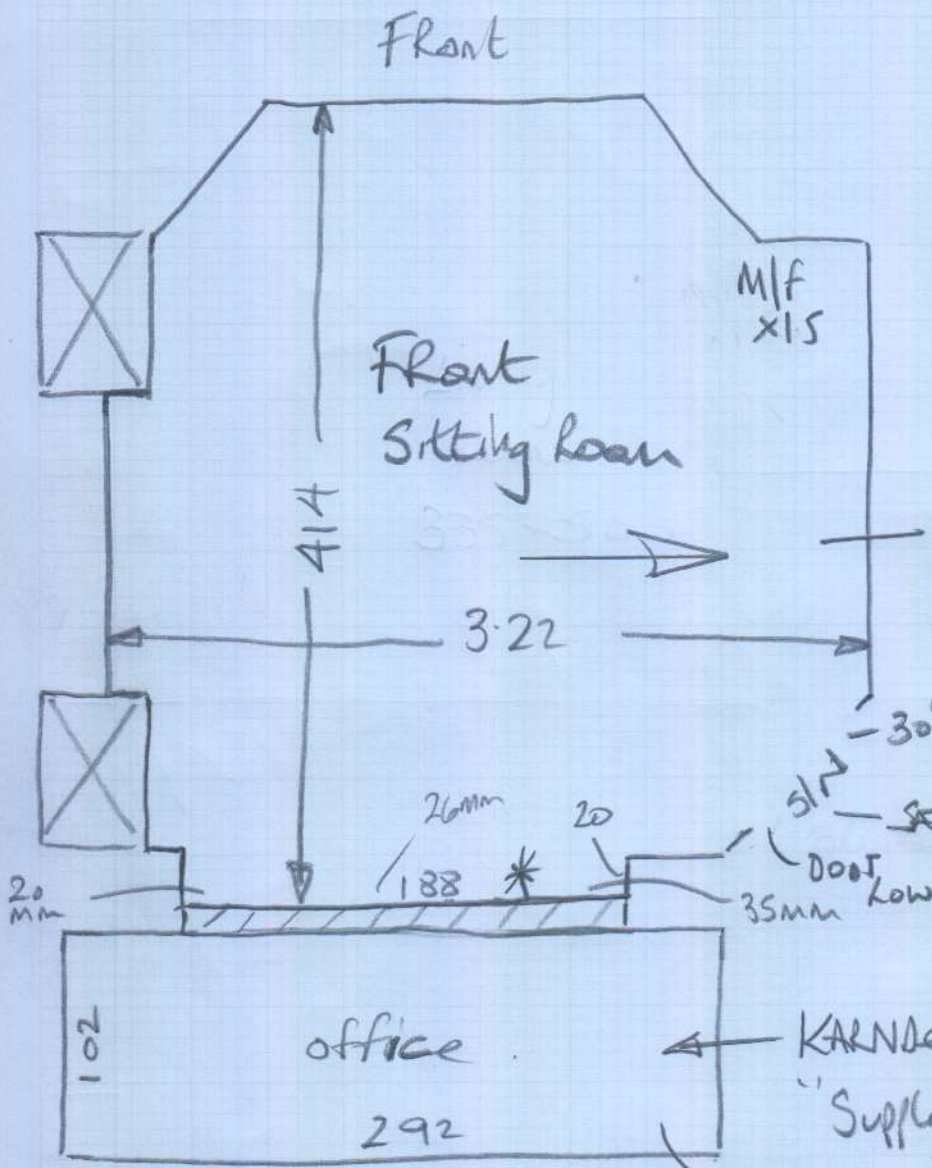

Job No: P28434
Name: Yangman
Address:

Tel:
Sheet: 1 of 1

Frederic Twist
Egyptian Cotton
= 335 x 500
= 16.75M²

KARNDEAN KARLOCK
"Supply only" builder to fit.
Washed Grey Ash RKP8104.

* Pack one side of T/H on carpet side with a shim + 1 side shim to raise height on one side.