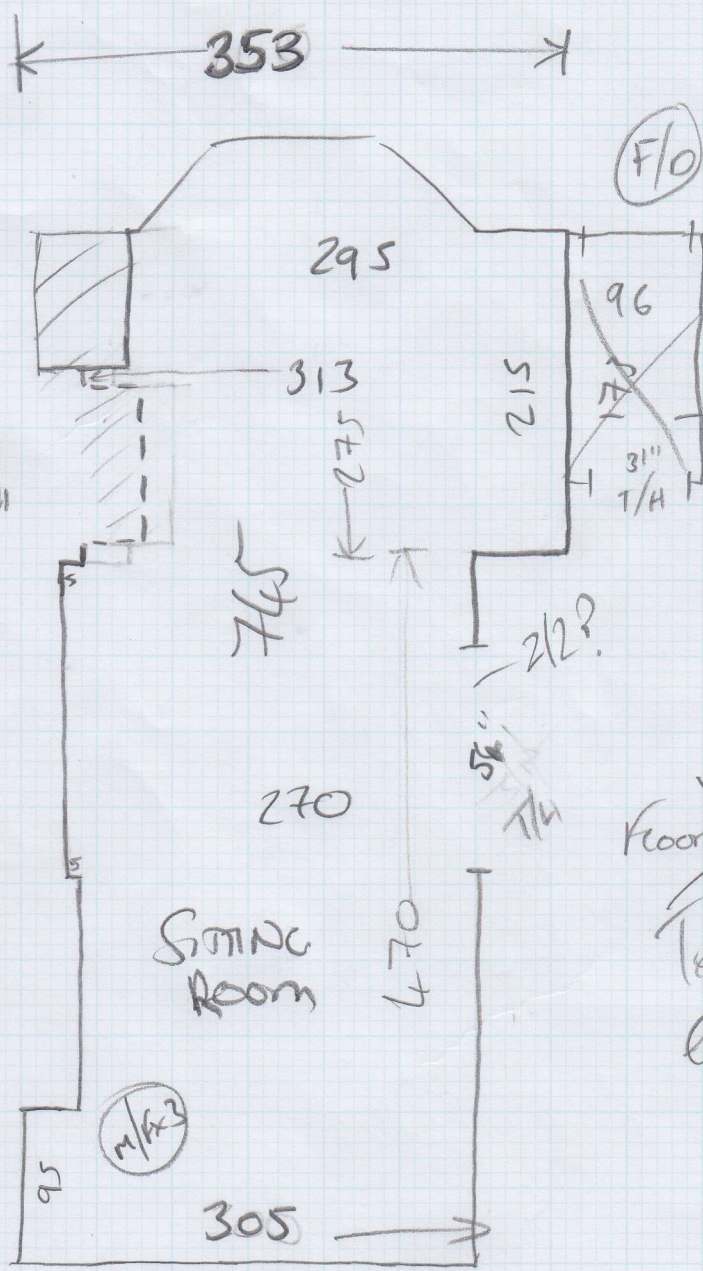

Job No: P28464
Name: HUMPHREY-EANS
Address: (101)
Tel:
Sheet: of:

LONDON TRUST
- AVON
760x600
(=30.4m²)

~~FLOOR IS~~
To be
ENGINEERED
WOOD

Area - 2155
London Trust

140x80 - Rug - ~~BUNG~~
COOL